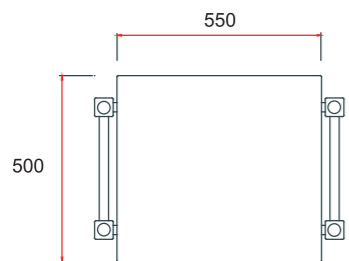

U Stack - U2 Walnut colour

Price. = 7,900.-

Hi Fi Racks / Solid wood
 Tiptoe Stainless 24 mm. x 4 pcs.
 Tiptoe brass shoes x 4 pcs.
 Net Weight (kg) : 18.00

U Stack - U3 Oak colour

U Stack - U3 Walnut colour