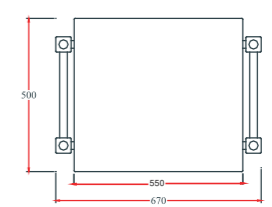

Price. = 5,300.-