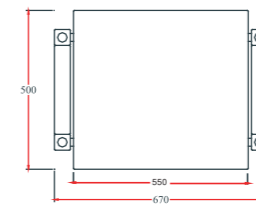

Price. = 4,800.-