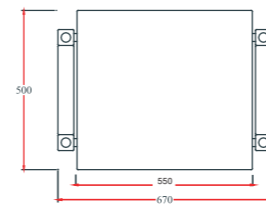

Price. = 4,200.-