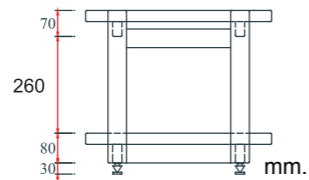

U Stack - U2 Walnut colour

Price. = 7,900.-

Hi Fi Racks / Solid wood
 Tiptoe Stainless 24 mm. x 4 pcs.
 Tiptoe brass shoes x 4 pcs.
 Net Weight (kg) : 18.00

U Stack - U3 Oak colour

U Stack - U3 Walnut colour