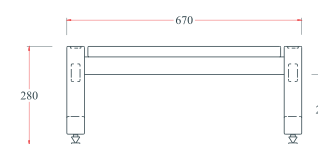

U Stack - 20 Oak colour

U Stack - 30 Oak colour

U Stack - 10 Walnut colour

U Stack - 20 Walnut colour

U Stack - 30 Walnut colour

Price. = 4,200.-

Price. = 4,800.-

Price. = 5,300.-