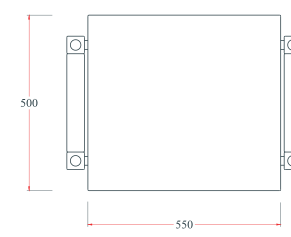

U Stack - 20 Oak colour

U Stack - 30 Oak colour

U Stack - 10 Walnut colour

U Stack - 20 Walnut colour

U Stack - 30 Walnut colour

Price. = 4,200.-

Price. = 4,800.-

Price. = 5,300.-