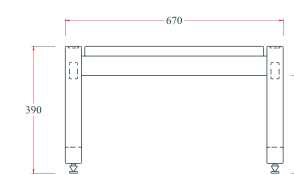

U Stack - 20 Oak colour

U Stack - 30 Oak colour

U Stack - 10 Walnut colour

U Stack - 20 Walnut colour

U Stack - 30 Walnut colour

Price. = 4,200.-

Price. = 4,800.-

Price. = 5,300.-