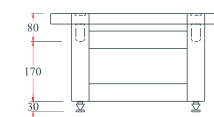

U Stack - 20 Oak colour

U Stack - 30 Oak colour

U Stack - 10 Walnut colour

U Stack - 20 Walnut colour

U Stack - 30 Walnut colour

Price. = 4,200.-

Price. = 4,800.-

Price. = 5,300.-