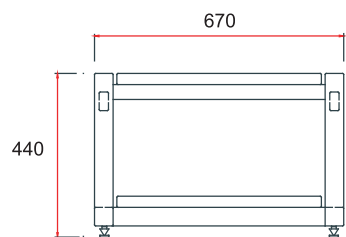

mm.

U Stack Series

U Stack -U2 , -U3

Hi Fi Racks

U Stack - U2 Oak colour

U Stack - U2 Walnut colour

Price. = 7,900.-

Hi Fi Racks / Solid wood
 Tiptoe Stainless 24 mm. x 4 pcs.
 Tiptoe brass shoes x 4 pcs.
 Net Weight (kg) : 18.00