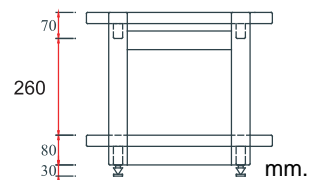

mm.

U Stack Series

U Stack -U2 , -U3

Hi Fi Racks

U Stack - U2 Oak colour

U Stack - U2 Walnut colour

Price. = 7,900.-

Hi Fi Racks / Solid wood
 Tiptoe Stainless 24 mm. x 4 pcs.
 Tiptoe brass shoes x 4 pcs.
 Net Weight (kg) : 18.00