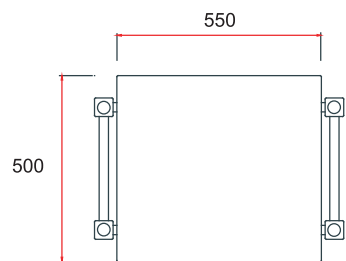

mm.

U Stack Series

U Stack -U2 , -U3

Hi Fi Racks

U Stack - U2 Oak colour

U Stack - U2 Walnut colour

Price. = 7,900.-

Hi Fi Racks / Solid wood
 Tiptoe Stainless 24 mm. x 4 pcs.
 Tiptoe brass shoes x 4 pcs.
 Net Weight (kg) : 18.00