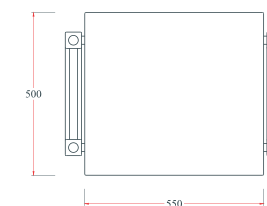

U Stack - 20 Oak colour

U Stack - 30 Oak colour

U Stack - 10 Walnut colour

U Stack - 20 Walnut colour

U Stack - 30 Walnut colour

Price. = 4,200.-

Price. = 4,800.-

Price. = 5,300.-