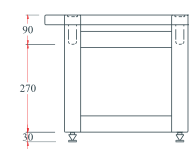

mm.

U Stack Series

U Stack -U2 , -U3

Hi Fi Racks

U Stack - U2 Oak colour

U Stack - U2 Walnut colour

Price. = 7,900.-

Hi Fi Racks / Solid wood
 Tiptoe Stainless 24 mm. x 4 pcs.
 Tiptoe brass shoes x 4 pcs.
 Net Weight (kg) : 18.00