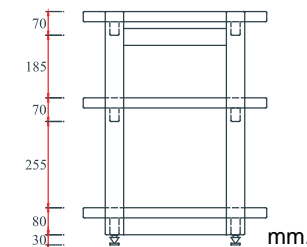

U Stack Series

U Stack -U2 , -U3

Hi Fi Racks

Price. = 7,900.-

Hi Fi Racks / Solid wood
Tiptoe Stainless 24 mm. x 4 pcs.
Tiptoe brass shoes x 4 pcs.
Net Weight (kg) : 18.00

Price. = 10,400.-

Hi Fi Racks / Solid wood
Tiptoe Stainless 24 mm. x 4 pcs.
Tiptoe brass shoes x 4 pcs.
Net Weight (kg) : 27.00