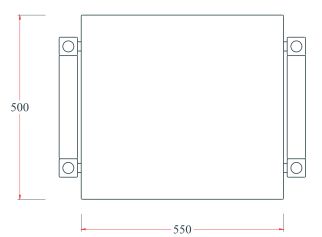

U Stack - 20 Oak colour

U Stack - 30 Oak colour

U Stack - 10 Walnut colour

U Stack - 20 Walnut colour

U Stack - 30 Walnut colour

Price. = 4,200.-

Price. = 4,800.-

Price. = 5,300.-