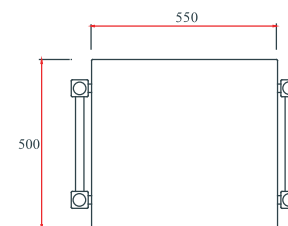

U Stack Series

U Stack -U2 , -U3

Hi Fi Racks

Price. = 7,900.-

Hi Fi Racks / Solid wood
Tiptoe Stainless 24 mm. x 4 pcs.
Tiptoe brass shoes x 4 pcs.
Net Weight (kg) : 18.00

Price. = 10,400.-

Hi Fi Racks / Solid wood
Tiptoe Stainless 24 mm. x 4 pcs.
Tiptoe brass shoes x 4 pcs.
Net Weight (kg) : 27.00