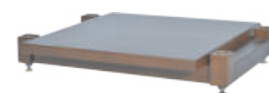

U Stack - 20
U Stack - U2

Set Price. = 12,700.-

U Stack - 20
U Stack - U3

Set Price. = 15,200.-

U Stack Series

U Stack -10, -20, -30

Hi Fi Racks

U Stack - 10 Oak colour

U Stack - 20 Oak colour

U Stack - 30 Oak colour

U Stack - 10 Walnut colour

U Stack - 20 Walnut colour

U Stack - 30 Walnut colour

Price. = 4,200.-

Price. = 4,800.-

Price. = 5,300.-