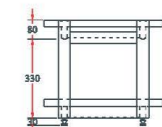

**UL Stack - 30** Walnut colour

**UL Stack - L2** Walnut colour

Price. = 6,200.-

Price. = 6,800.-

Price. = 7,500.-

Price. = 11,800.-

mm.