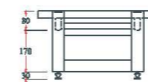

**UL Stack - 30** Walnut colour

**UL Stack - L2** Walnut colour

Price. = 6,200.-

Price. = 6,800.-

Price. = 7,500.-

Price. = 11,800.-

mm.