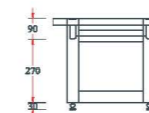

**UL Stack - 30** Walnut colour

**UL Stack - L2** Walnut colour

Price. = 6,200.-

Price. = 6,800.-

Price. = 7,500.-

Price. = 11,800.-

mm.