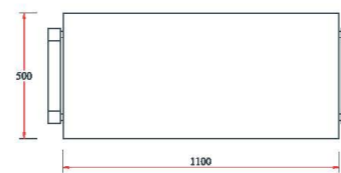

**UL Stack - 30** Walnut colour

**UL Stack - L2** Walnut colour

Price. = 6,200.-

Price. = 6,800.-

Price. = 7,500.-

Price. = 11,800.-

mm.