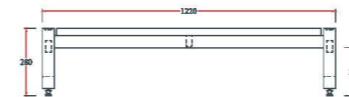

**UL Stack - 30** Walnut colour

**UL Stack - L2** Walnut colour

Price. = 6,200.-

Price. = 6,800.-

Price. = 7,500.-

Price. = 11,800.-

mm.