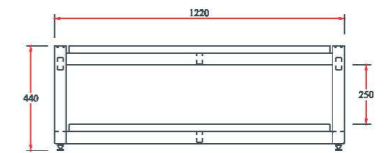

**UL Stack - 30** Walnut colour

**UL Stack - L2** Walnut colour

Price. = 6,200.-

Price. = 6,800.-

Price. = 7,500.-

Price. = 11,800.-

mm.