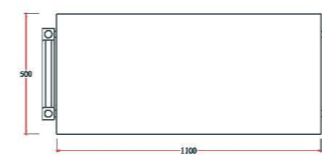

**UL Stack - 30** Walnut colour

**UL Stack - L2** Walnut colour

Price. = 6,200.-

Price. = 6,800.-

Price. = 7,500.-

Price. = 11,800.-

mm.