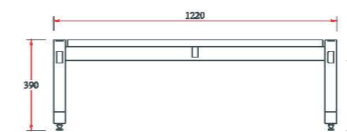

**UL Stack - 30** Walnut colour

**UL Stack - L2** Walnut colour

Price. = 6,200.-

Price. = 6,800.-

Price. = 7,500.-

Price. = 11,800.-

mm.