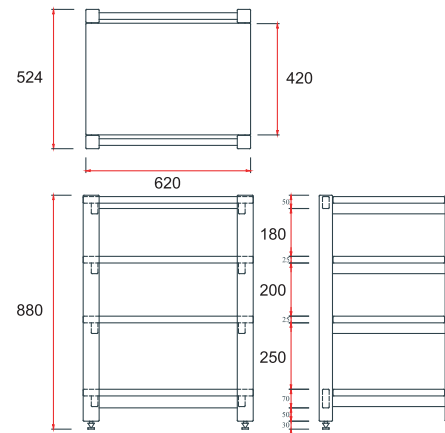

R 60.M

Hi Fi Racks

Oak colour

Walnut colour

Price. = 11,400.-

Hi Fi Racks / Solid wood
 Tiptoe Stainless 24 mm. x 4 pcs.
 Tiptoe brass shoes x 4 pcs.
 Net Weight (kg) : 29.00
 Oak colour / Walnut colour

R 60.K2