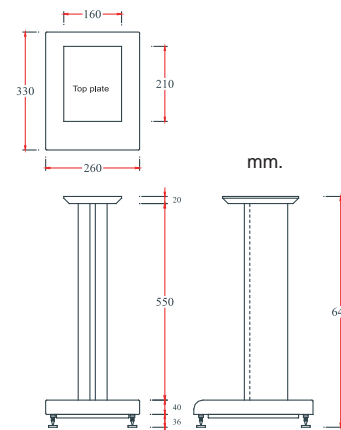

Price. = 6,400.- /pair.

Speaker Stands / Solid wood
Spikes Stainless 8 mm. x 8 pcs.
Spikes brass shoes x 8 pcs.
Net Weight (kg) 20.00 / pair
Oak colour / Walnut colour