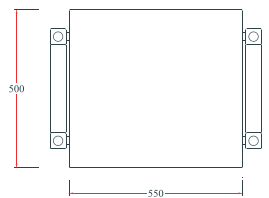

Price. = 4,200.-