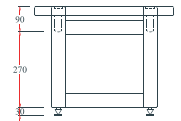

Price. = 5,300.-