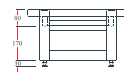

UL Stack Series.

Hi Fi Racks

Price. = 6,200.-

Price. = 6,800.-

Price. = 7,500.-

Price. = 11,800.-

mm.