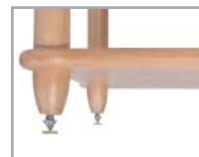

Price. = 8,400.-

Hi Fi Racks / Solid wood
Tiptoe Stainless 24 mm. x 4 pcs.
Tiptoe brass shoes x 4 pcs.
Net Weight (kg) : 15.00
Oak colour / Walnut colour