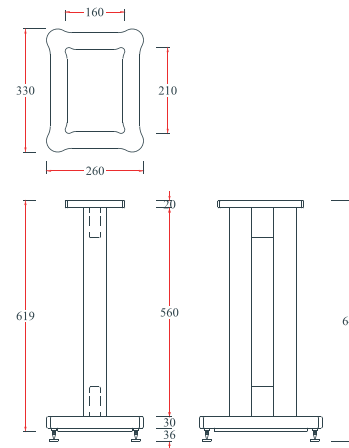

Price. = 5,900.- /pair.

Speaker Stands / Solid wood
Spikes Stainless 8 mm. x 8 pcs.
Spikes brass shoes x 8 pcs.
Net Weight (kg) 17.00 / pair
Oak colour / Walnut colour