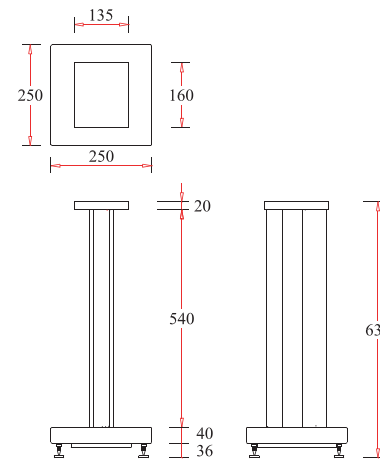

OLIVE

Speaker Stands

Oak colour

Black colour

Price. = 5,400.- /pair.

Speaker Stands / Solid wood
 Spikes Stainless 8 mm. x 8 pcs.
 Spikes brass shoes x 8 pcs.
 Net Weight (kg) 14.00 / pair
 Oak colour / Black colour