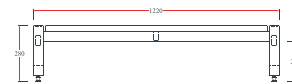

UL Stack Series.

Hi Fi Racks

Price. = 6,200.-

Price. = 6,800.-

Price. = 7,500.-

Price. = 11,800.-

mm.