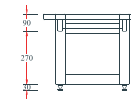

UL Stack Series.

Hi Fi Racks

Price. = 6,200.-

Price. = 6,800.-

Price. = 7,500.-

Price. = 11,800.-

mm.