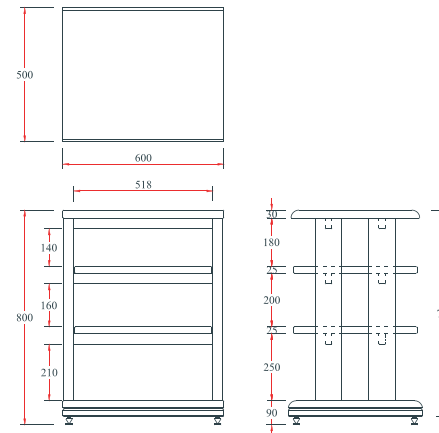

Hi Fi Racks / Solid wood
 Tiptoe Stainless 24 mm. x 4 pcs.
 Tiptoe brass shoes x 4 pcs.
 Net Weight (kg) : 30.00
 Oak colour / Walnut colour

RAINY

Hi Fi Racks

Oak colour

Walnut colour

Price. = 13,200.-

Hi Fi Racks / Solid wood
Tiptoe Stainless 24 mm. x 4 pcs.
Tiptoe brass shoes x 4 pcs.
Net Weight (kg) : 34.00
Oak colour / Walnut colour