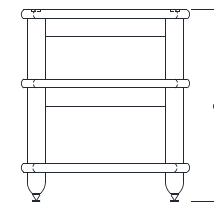

Price. = **8,900.-**

Hi Fi Racks / Solid wood
 Tiptoe Stainless 24 mm. x 4 pcs.
 Tiptoe brass shoes x 4 pcs.
 Net Weight (kg) : 17.00

Price. = **11,600.-**

Hi Fi Racks / Solid wood
 Tiptoe Stainless 24 mm. x 4 pcs.
 Tiptoe brass shoes x 4 pcs.
 Net Weight (kg) : 26.00