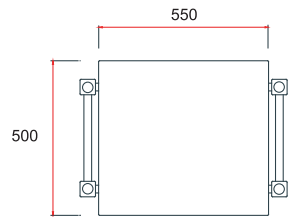

Price. = 10,400.-

Hi Fi Racks / Solid wood
 Tiptoe Stainless 24 mm. x 4 pcs.
 Tiptoe brass shoes x 4 pcs.
 Net Weight (kg) : 27.00

UL Stack Series.

Hi Fi Racks

UL Stack - 10 Oak colour

UL Stack - 20 Oak colour