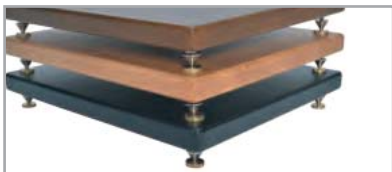

P - 43

Isolation Plinths

Black colour

Oak colour

Walnut colour

Price. = 2,900.-

Isolation Plinths / Solid wood
 Tiptoe Stainless 24 mm. x 4 pcs.
 Tiptoe brass shoes x 4 pcs.
 Net Weight (kg) : 4.00
 Oak colour / Walnut colour /
 Black colour