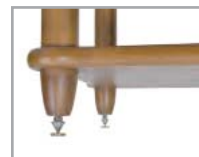

Price. = 10,800.-

Hi Fi Racks / Solid wood
Tiptoe Stainless 24 mm. x 4 pcs.
Tiptoe brass shoes x 4 pcs.
Net Weight (kg) : 24.00
Oak colour / Walnut colour