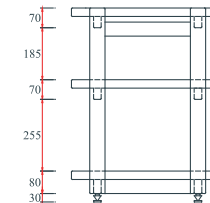

Price. = 10,400.-

Hi Fi Racks / Solid wood
 Tiptoe Stainless 24 mm. x 4 pcs.
 Tiptoe brass shoes x 4 pcs.
 Net Weight (kg) : 27.00

UL Stack Series.

Hi Fi Racks

UL Stack - 10 Oak colour

UL Stack - 20 Oak colour