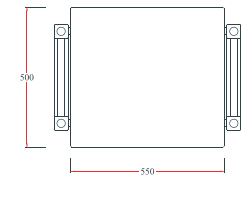

Price. = 5,300.-