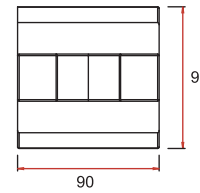

Price. = 500.- / 4 pcs.

Cable Lifter / Solid wood
Net Weight (kg) : 1.00
Oak colour / Walnut colour