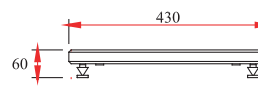

P - 43

Isolation Plinths

Black colour

Oak colour

Walnut colour

Price. = 2,900.-

Isolation Plinths / Solid wood
 Tiptoe Stainless 24 mm. x 4 pcs.
 Tiptoe brass shoes x 4 pcs.
 Net Weight (kg) : 4.00
 Oak colour / Walnut colour /
 Black colour