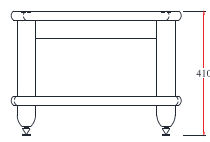

Price. = **8,900.-**

Hi Fi Racks / Solid wood
 Tiptoe Stainless 24 mm. x 4 pcs.
 Tiptoe brass shoes x 4 pcs.
 Net Weight (kg) : 17.00

Price. = **11,600.-**

Hi Fi Racks / Solid wood
 Tiptoe Stainless 24 mm. x 4 pcs.
 Tiptoe brass shoes x 4 pcs.
 Net Weight (kg) : 26.00