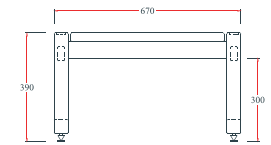

Price. = 5,300.-