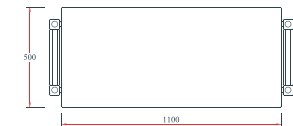

UL Stack Series.

Hi Fi Racks

Price. = 6,200.-

Price. = 6,800.-

Price. = 7,500.-

Price. = 11,800.-

mm.