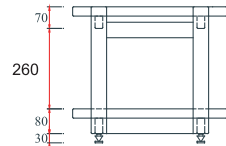

Price. = 10,400.-

Hi Fi Racks / Solid wood
 Tiptoe Stainless 24 mm. x 4 pcs.
 Tiptoe brass shoes x 4 pcs.
 Net Weight (kg) : 27.00

UL Stack Series.

Hi Fi Racks

UL Stack - 10 Oak colour

UL Stack - 20 Oak colour