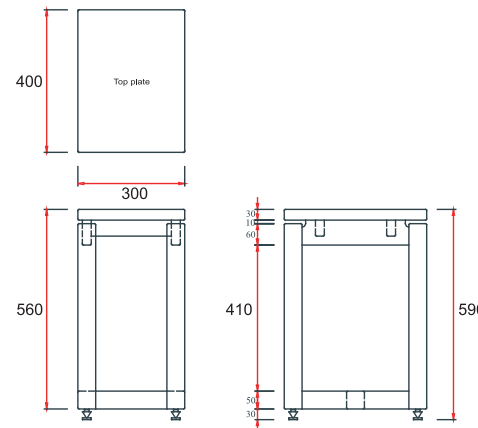

S 60.6

Speaker Stands

Oak colour

Walnut colour

Price. = 6,900.- /pair.

Speaker Stands / Solid wood
Spikes Stainless 8 mm. x 8 pcs.
Spikes brass shoes x 8 pcs.
Net Weight (kg) 18.00 / pair
Oak colour / Walnut colour