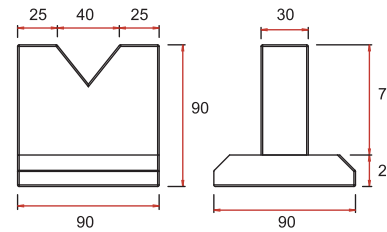

Price. = 500.- / 4 pcs.

Cable Lifter / Solid wood
Net Weight (kg) : 1.00
Oak colour / Walnut colour