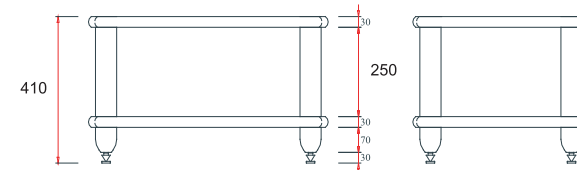

Price. = 8,400.-

Hi Fi Racks / Solid wood
Tiptoe Stainless 24 mm. x 4 pcs.
Tiptoe brass shoes x 4 pcs.
Net Weight (kg) : 15.00
Oak colour / Walnut colour