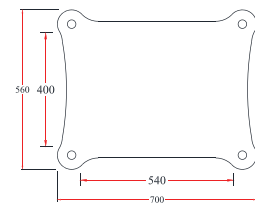

G Stack - 20 Oak colour

G Stack - 30 Oak colour

G Stack - 10 Walnut colour

G Stack - 20 Walnut colour

G Stack - 30 Walnut colour

Price. = 4,600.-

Price. = 5,400.-

Price. = 6,300.-