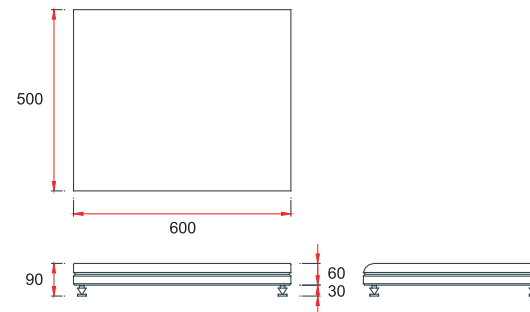

P 60.8

Isolation Plinths

Oak colour

Walnut colour

Price. = 3,900.-

Isolation Plinths / Solid wood
Tiptoe Stainless 24 mm. x 4 pcs.
Tiptoe brass shoes x 4 pcs.
Net Weight (kg) : 11.00
Oak colour / Walnut colour