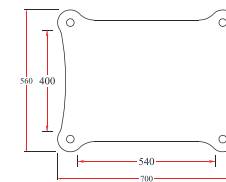

G Stack - 20 Oak colour

G Stack - 30 Oak colour

G Stack - 10 Walnut colour

G Stack - 20 Walnut colour

G Stack - 30 Walnut colour

Price. = 4,600.-

Price. = 5,400.-

Price. = 6,300.-