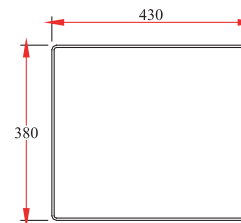

P - 43

Isolation Plinths

Black colour

Oak colour

Walnut colour

Price. = 2,900.-

Isolation Plinths / Solid wood
 Tiptoe Stainless 24 mm. x 4 pcs.
 Tiptoe brass shoes x 4 pcs.
 Net Weight (kg) : 4.00
 Oak colour / Walnut colour /
 Black colour