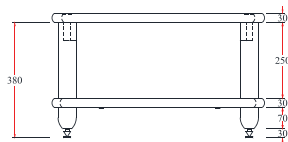

Price. = **8,900.-**

Hi Fi Racks / Solid wood
 Tiptoe Stainless 24 mm. x 4 pcs.
 Tiptoe brass shoes x 4 pcs.
 Net Weight (kg) : 17.00

Price. = **11,600.-**

Hi Fi Racks / Solid wood
 Tiptoe Stainless 24 mm. x 4 pcs.
 Tiptoe brass shoes x 4 pcs.
 Net Weight (kg) : 26.00