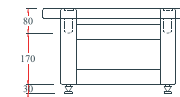

Price. = 4,800.-