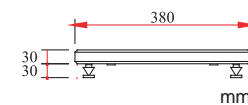

P - 43

Isolation Plinths

Black colour

Oak colour

Walnut colour

Price. = 2,900.-

Isolation Plinths / Solid wood
 Tiptoe Stainless 24 mm. x 4 pcs.
 Tiptoe brass shoes x 4 pcs.
 Net Weight (kg) : 4.00
 Oak colour / Walnut colour /
 Black colour