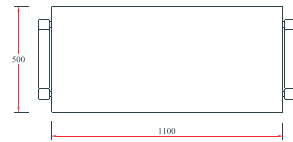

UL Stack Series.

Hi Fi Racks

Price. = 6,200.-

Price. = 6,800.-

Price. = 7,500.-

Price. = 11,800.-

mm.