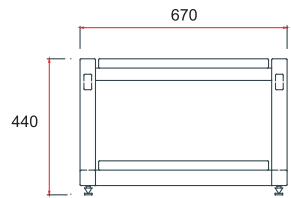

Price. = 10,400.-

Hi Fi Racks / Solid wood
 Tiptoe Stainless 24 mm. x 4 pcs.
 Tiptoe brass shoes x 4 pcs.
 Net Weight (kg) : 27.00

UL Stack Series.

Hi Fi Racks

UL Stack - 10 Oak colour

UL Stack - 20 Oak colour