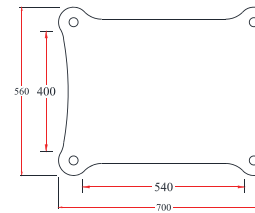

Price. = **8,900.-**

Hi Fi Racks / Solid wood
 Tiptoe Stainless 24 mm. x 4 pcs.
 Tiptoe brass shoes x 4 pcs.
 Net Weight (kg) : 17.00

Price. = **11,600.-**

Hi Fi Racks / Solid wood
 Tiptoe Stainless 24 mm. x 4 pcs.
 Tiptoe brass shoes x 4 pcs.
 Net Weight (kg) : 26.00