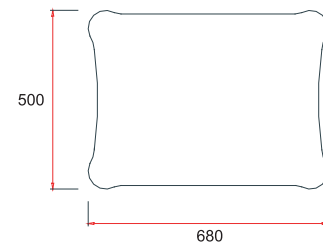

Price. = 8,400.-

Hi Fi Racks / Solid wood
Tiptoe Stainless 24 mm. x 4 pcs.
Tiptoe brass shoes x 4 pcs.
Net Weight (kg) : 15.00
Oak colour / Walnut colour