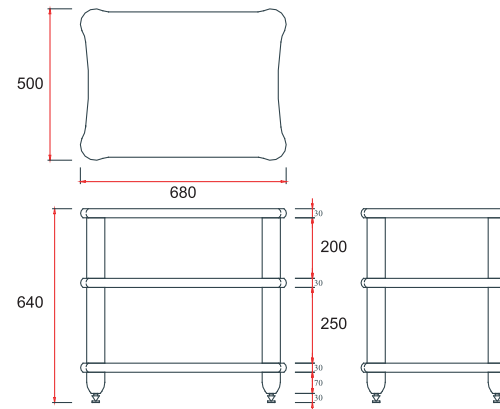

Price. = 10,800.-

Hi Fi Racks / Solid wood
Tiptoe Stainless 24 mm. x 4 pcs.
Tiptoe brass shoes x 4 pcs.
Net Weight (kg) : 24.00
Oak colour / Walnut colour