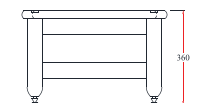

G Stack - 20 Oak colour

G Stack - 30 Oak colour

G Stack - 10 Walnut colour

G Stack - 20 Walnut colour

G Stack - 30 Walnut colour

Price. = 4,600.-

Price. = 5,400.-

Price. = 6,300.-