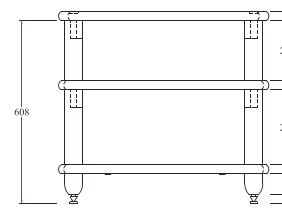

Price. = **8,900.-**

Hi Fi Racks / Solid wood
 Tiptoe Stainless 24 mm. x 4 pcs.
 Tiptoe brass shoes x 4 pcs.
 Net Weight (kg) : 17.00

Price. = **11,600.-**

Hi Fi Racks / Solid wood
 Tiptoe Stainless 24 mm. x 4 pcs.
 Tiptoe brass shoes x 4 pcs.
 Net Weight (kg) : 26.00