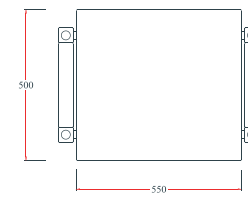

Price. = 4,800.-