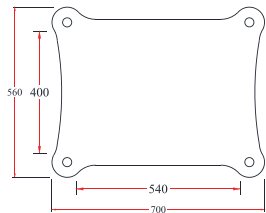

Price. = **8,900.-**

Hi Fi Racks / Solid wood
 Tiptoe Stainless 24 mm. x 4 pcs.
 Tiptoe brass shoes x 4 pcs.
 Net Weight (kg) : 17.00

Price. = **11,600.-**

Hi Fi Racks / Solid wood
 Tiptoe Stainless 24 mm. x 4 pcs.
 Tiptoe brass shoes x 4 pcs.
 Net Weight (kg) : 26.00