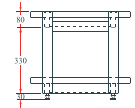

UL Stack Series.

Hi Fi Racks

Price. = 6,200.-

Price. = 6,800.-

Price. = 7,500.-

Price. = 11,800.-

mm.