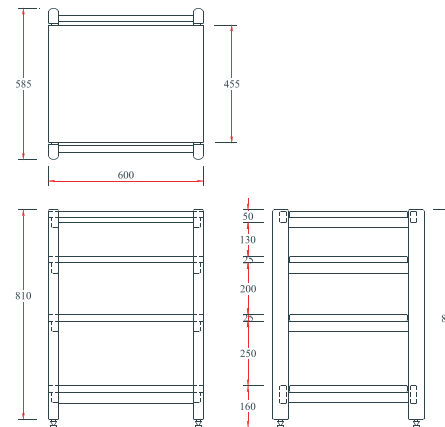

Prices. = 11,800.-

Hi Fi Racks / Solid wood
Tiptoe Stainless 24 mm. x 4 pcs.
Tiptoe brass shoes x 4 pcs.
Net Weight (kg) : 30.00
Oak colour / Walnut colour