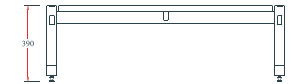

UL Stack Series.

Hi Fi Racks

Price. = 6,200.-

Price. = 6,800.-

Price. = 7,500.-

Price. = 11,800.-

mm.