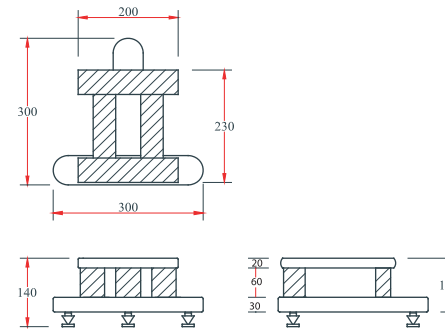

Price. = **4,400.-/ pair.**