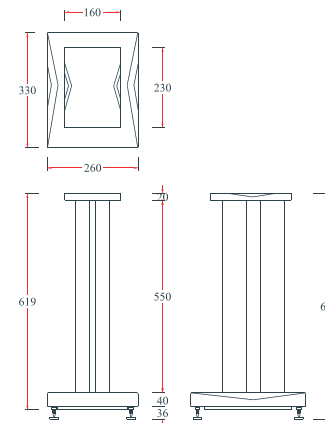

Price. = 7,400.- /pair.

Speaker Stands / Solid wood

Spikes Stainless 8 mm. x 8 pcs.

Spikes brass shoes x 8 pcs.

Net Weight (kg) 21.00 / pair

Oak colour / Walnut colour