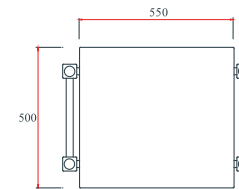

Price. = 10,400.-

Hi Fi Racks / Solid wood
 Tiptoe Stainless 24 mm. x 4 pcs.
 Tiptoe brass shoes x 4 pcs.
 Net Weight (kg) : 27.00

UL Stack Series.

Hi Fi Racks

UL Stack - 10 Oak colour

UL Stack - 20 Oak colour