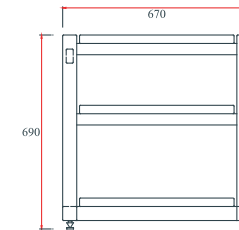

Price. = 10,400.-

Hi Fi Racks / Solid wood
 Tiptoe Stainless 24 mm. x 4 pcs.
 Tiptoe brass shoes x 4 pcs.
 Net Weight (kg) : 27.00

UL Stack Series.

Hi Fi Racks

UL Stack - 10 Oak colour

UL Stack - 20 Oak colour