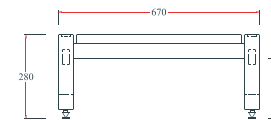

Price. = 4,800.-