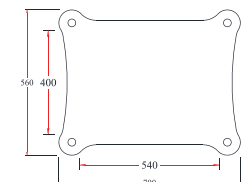

G Stack - 20 Oak colour

G Stack - 30 Oak colour

G Stack - 10 Walnut colour

G Stack - 20 Walnut colour

G Stack - 30 Walnut colour

Price. = 4,600.-

Price. = 5,400.-

Price. = 6,300.-