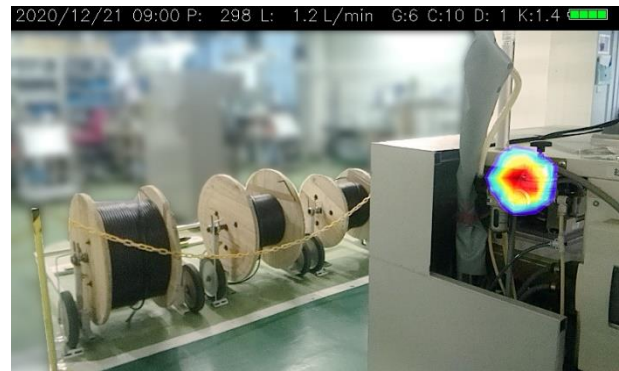

Cases

MK-750ST allows you to see the air leaks that is visualized as the sound pressure map overlaid visual image. It detects ultrasonic waves from compressed air leaks with array sensors so that it may provide you the certain result even in the noisy and cacophonous place.

- Noise from the machine in operation does not affect.

↓スペースがある？

- MK-750 ST ensures clear visibility in display even outside during daytime.