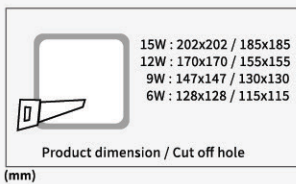

LED Downlight Modern Slim Square type

Elegant with compact design, fully brightness 100% front lighting performance, good quality material, advantage cooling system, more safety with driver connected with wire, friendly eyes care and efficiency brightness for you.

DIMENSION

EQUIVALENT

ENERGY SAVING

Non-Dimmable

NBN 1955-2551
TTLCC

Surge Protection
0.5KV

Product code	Voltage (Vac)	Rated Wattage (W)	Luminous Flux (lm)	Efficacy (lm/W)	Color Temperature	Color Rendering Index (Ra)	Power Factor	Beam Angle	Lifespan (Hrs.)
LCDSL3SQ06W30	220-240	6	400	66	3000K	80	0.5	120°	20,000
LCDSL3SQ06W65	220-240	6	400	66	6500K	80	0.5	120°	20,000
LCDSL3SQ09W30	220-240	9	600	66	3000K	80	0.5	120°	20,000
LCDSL3SQ09W65	220-240	9	630	70	6500K	80	0.5	120°	20,000
LCDSL3SQ12W30	220-240	12	830	69	3000K	80	0.5	120°	20,000
LCDSL3SQ12W65	220-240	12	880	73	6500K	80	0.5	120°	20,000
LCDSL3SQ15W30	220-240	15	1100	73	3000K	80	0.5	120°	20,000
LCDSL3SQ15W65	220-240	15	1150	76	6500K	80	0.5	120°	20,000

Operation temperature : -20°C to 40°C