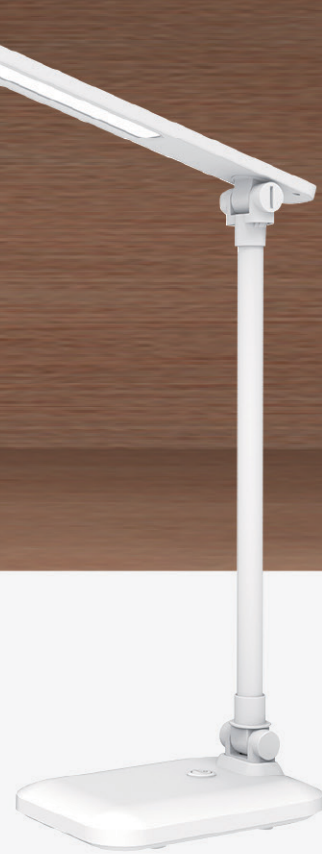

## LED Table Lamp

LED Table lamp with modern design. Create a warm and comfortable home environment. Button switch on cable line, convenient and practical. Strong metal lamp holder and flexible to adjust light angle 180 degree. Eye protection light, durable, comfortable and suitable for eyes comes with pastel colors "Pastely" and "Misty" model. Widely use area such as living room, bedroom, office and study room.

\*Free LED Bulb 4W Daylight

### DIMENSION

(mm)

E27 base

Flexibility

Non-Dimmable

Product code	Colour	Voltage (V)	Rated Wattage (W)	Base cap	Dimmable
SF-TL1E27-1(GY)	Light Gray ●	220-240	Max 25W	E27	No
SF-TL1E27-1(GN)	Light Green ●	220-240	Max 25W	E27	No

## LED Flexi Table Lamp

Shining Flexi table lamp modern shape reading lamp. Simple to use in every room. Can adjust the level of the luminaire independently. Comes with a built-in LED light. Daylight, 6500K light at 500 LUX brightness provides comfortable light.