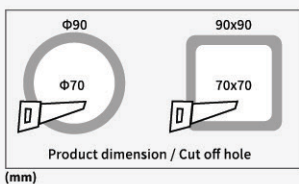

LED Spotlight

LED Spotlight provide artificial light with beam angle of 38 degrees. The innovative design allows the outer ring to be fitted and attached to the ceiling. It can be easily adjusted to illuminate any area or object with excellent efficiency.

DIMENSION

EQUIVALENT

ENERGY SAVING

Product code	Voltage (Vac)	Rated Wattage (W)	Luminous Flux (lm)	Efficacy (lm/W)	Color Temperature	Color Rendering Index (Ra)	Power Factor	Beam Angle	Lifespan (Hrs.)
LCSC00727WTH1RO	220-240	7	560	80	2700K	80	0.5	38°	20,000
LCSC00740WTH1RO	220-240	7	560	80	4000K	80	0.5	38°	20,000
LCSC00765WTH1RO	220-240	7	560	80	6500K	80	0.5	38°	20,000
LCSC00727WTH1SQ	220-240	7	560	80	2700K	80	0.5	38°	20,000
LCSC00740WTH1SQ	220-240	7	560	80	4000K	80	0.5	38°	20,000
LCSC00765WTH1SQ	220-240	7	560	80	6500K	80	0.5	38°	20,000

Operation temperature : -15°C to 45°C