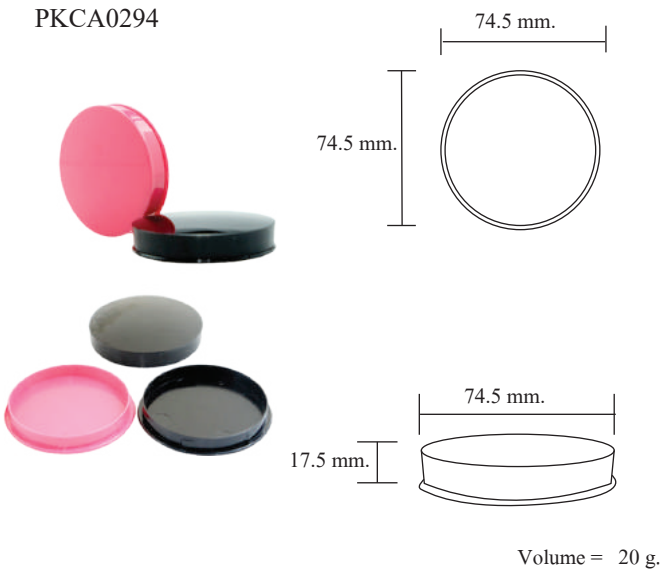

Blush on

THE PACKING ROOM

PKCA0294