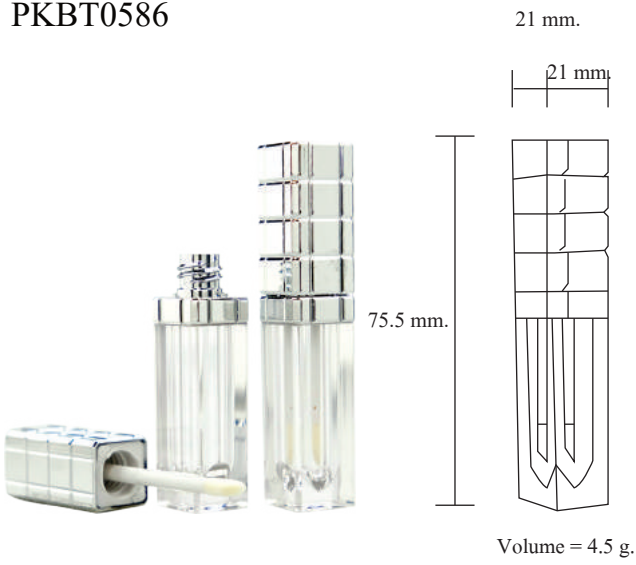

THE PACKING ROOM

Lip liquid

PKBT0586