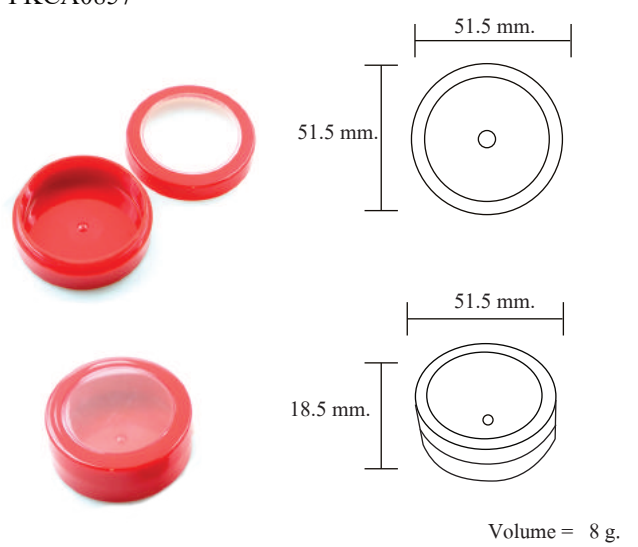

Catagories

Name	page
Blush on	1 ●
Eye liner	2 ●
Eye brow	3 ●
Eye shadow	4 ●
Lip liquid	6 ●
Lip stick	8 ●
Mascara	12 ●
Cushion	15 ●
Compact powder	17 ●

Blush on

THE PACKING ROOM

PKCA0292

PKCA0295

PKCA0294

PKCA0297

PKCA0363

PKCA0857

Eye liner

THE PACKING ROOM

PKSP0307

Volume = 1 g.

PKSP0309

Volume = 1 g.