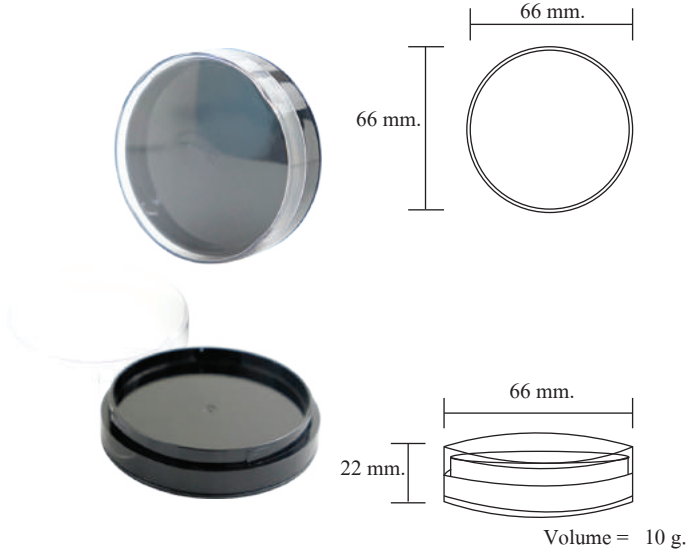

Blush on

THE PACKING ROOM

PKCA0292