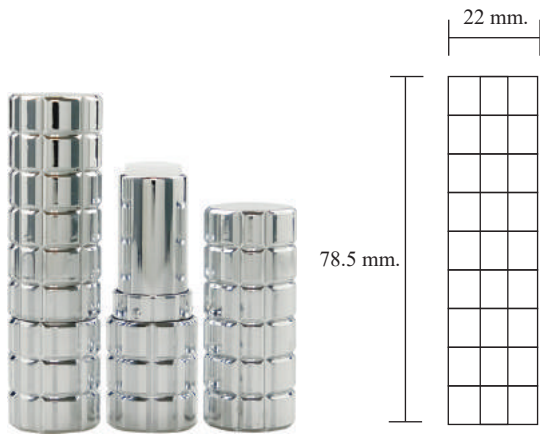

THE PACKING ROOM

Lip stick

PKSP0582