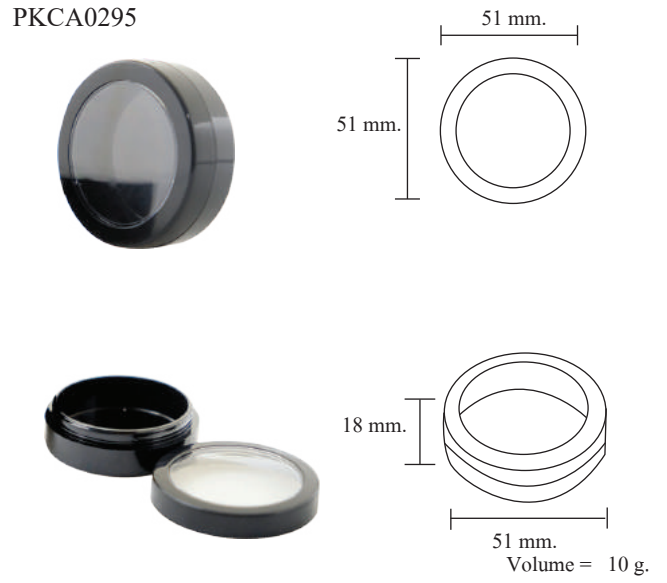

Blush on

THE PACKING ROOM

PKCA0295