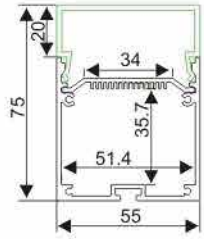

ALP056

Aluminum profile

PC Frosted cover

End cap without hole

Steel wire

LED Strip: 2835LED
140LEDs/M, 28W/M

LED Driver

ALP056-D