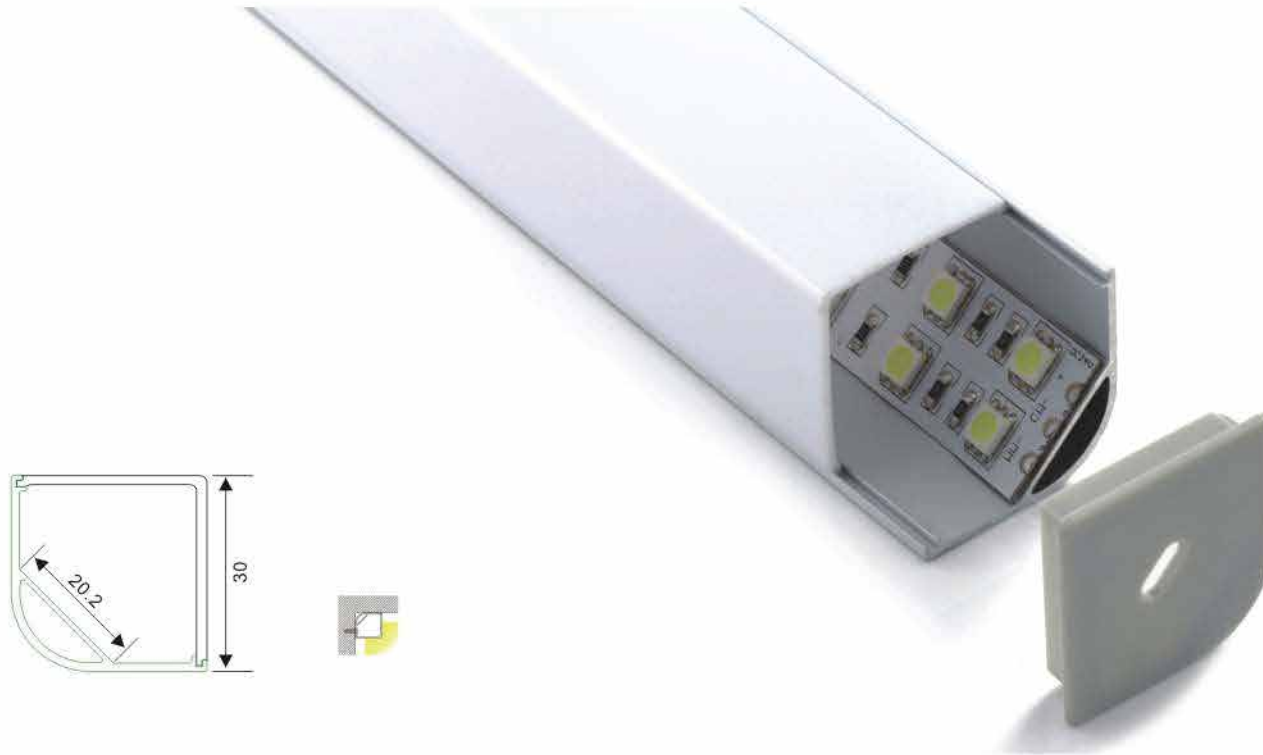

End cap with hole
End cap without hole

Adjustable bracket

Mounting clip(PC)

Mounting clip(metal)

LED Strip:3528 LED
120 LEDs/M, 9.6W/M

LED Driver

ALP015-R

Aluminum profile