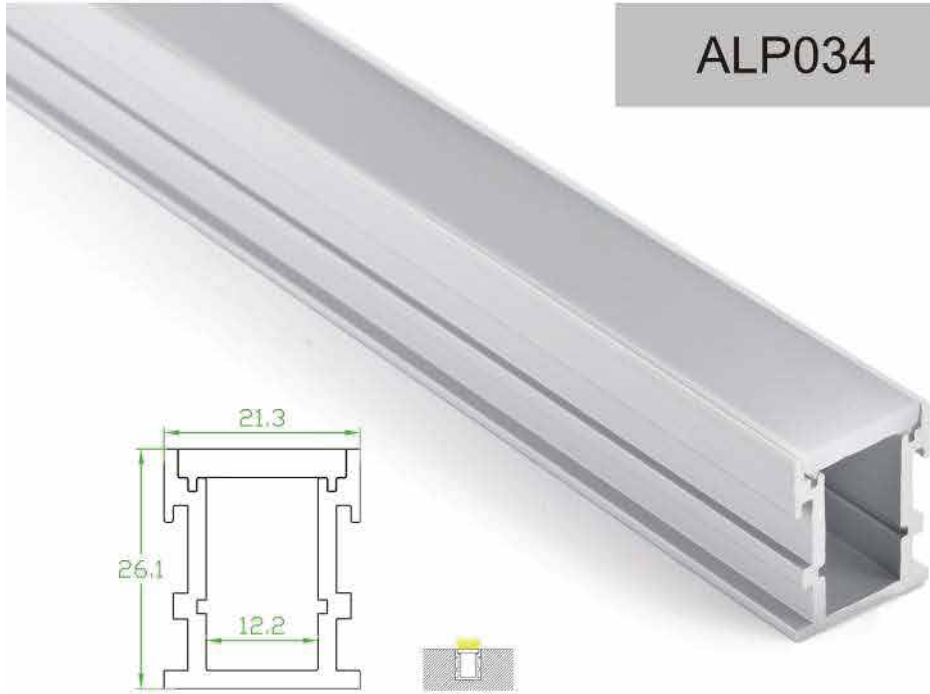

End cap with hole
End cap without hole

LED Strip: 2835LED
70LEDs/M, 14W/M

LED Driver

ALP034

Aluminum profile

PC diffused cover

End cap with hole
End cap without hole

LED Strip: 2835LED
70LEDs/M, 14W/M