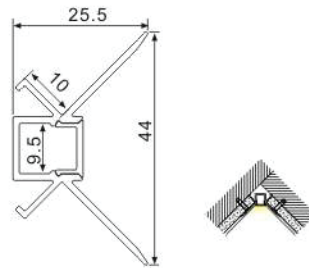

PC diffused cover

End cap with hole
End cap without hole

LED Strip: 3528LED
120LEDs/M, 9.6W/M

LED Driver

ALP069

Step 1

Step 2

Step 3