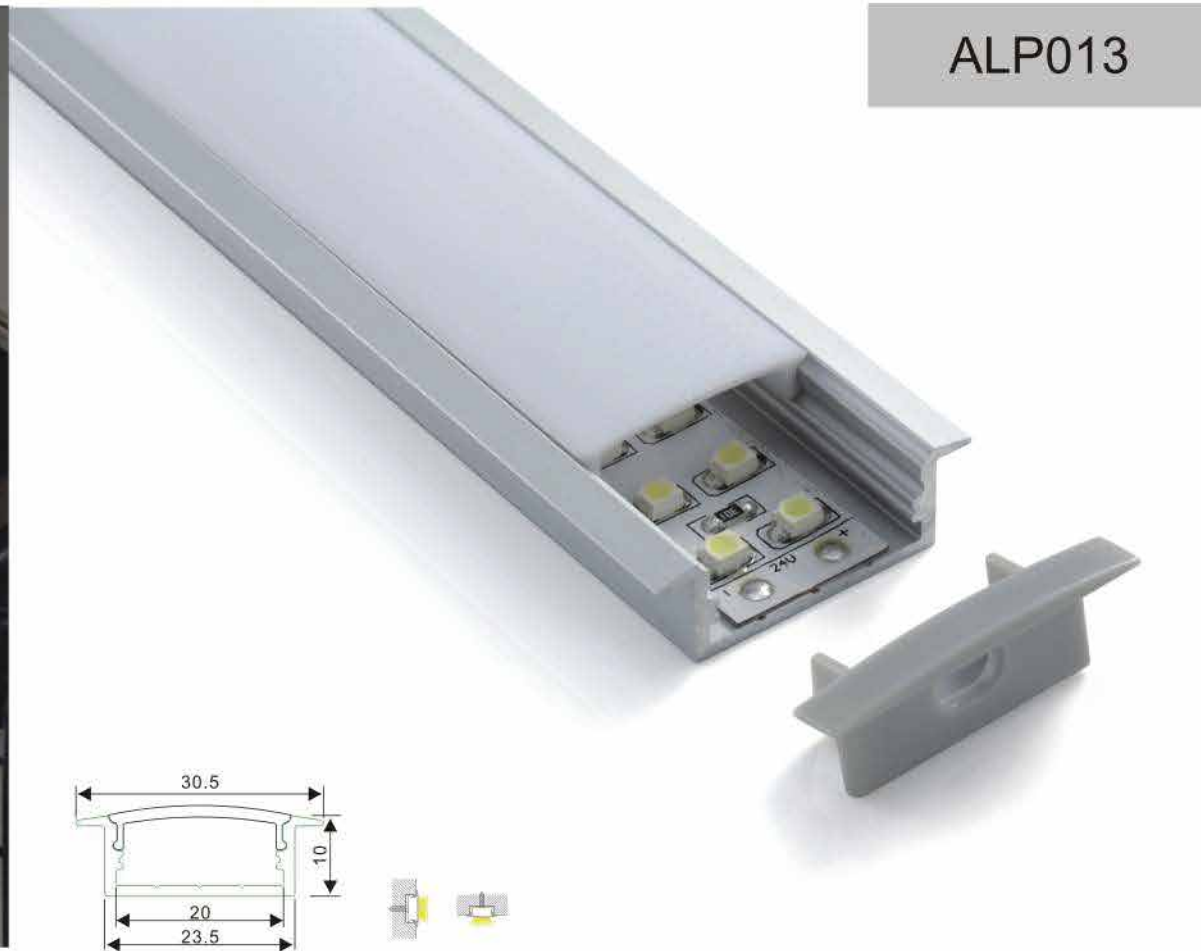

PMMA clear cover
(lens, 45 degrees)

End cap with hole
End cap without hole

Aluminum profile

Aluminum profile (for strips)

Mounting profile

LED Strip: 2835LED
120LEDs/M. 24W/M

LED Driver

ALP013