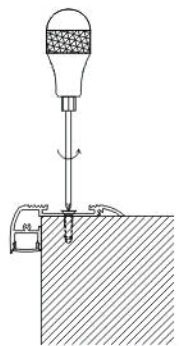

ALP024-R

Step 1