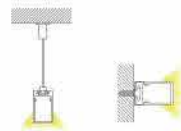

PMMA opal matte cover
PMMA semi-clear cover
PC diffused cover

End cap with hole
End cap without hole

Steel wire

Metal clip

LED Strip, 2835 LED
140LEDs/M, 28W/M

LED Driver

ALP029

Aluminum profile