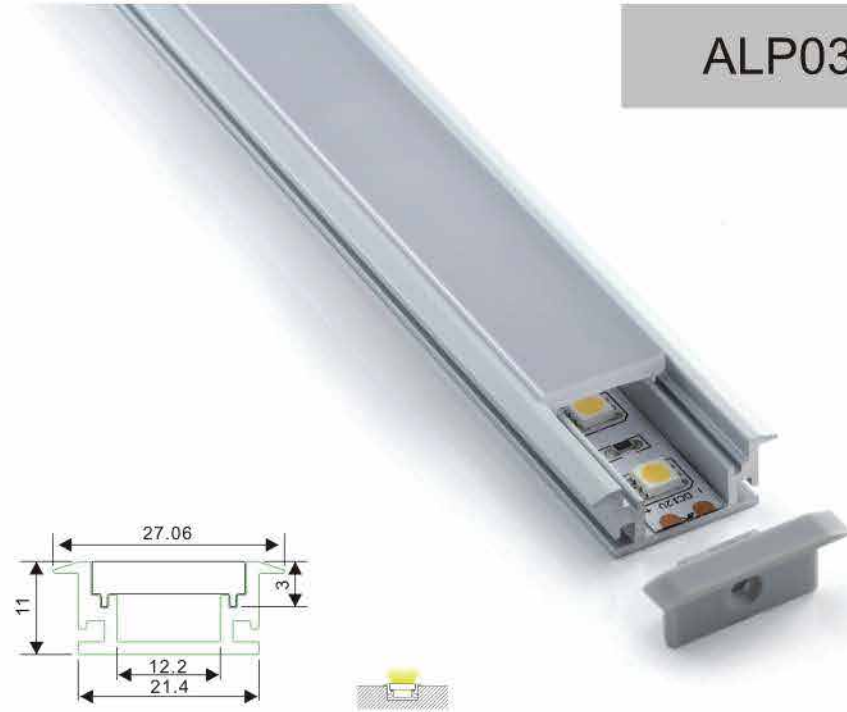

End cap without hole

Steel wire

Mounting clip(metal)

LED Strip, 2835 LED
140LEDs/M, 28W/M

LED Driver

ALP033

Aluminum profile

PC diffused cover