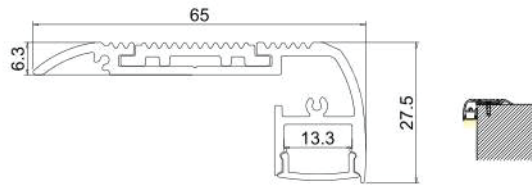

ALP024-R

Step 1