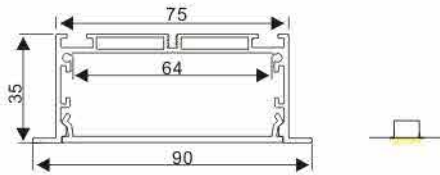

ALP047-R1

Aluminum profile