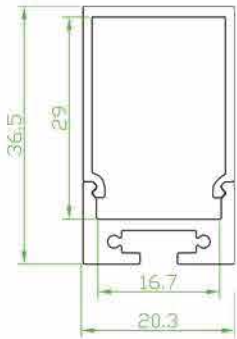

PMMA opal matte cover
PMMA semi-clear cover
PC diffused cover

End cap with hole
End cap without hole

Steel wire

Metal clip

LED Strip, 2835 LED
140LEDs/M, 28W/M

LED Driver

ALP029

Aluminum profile