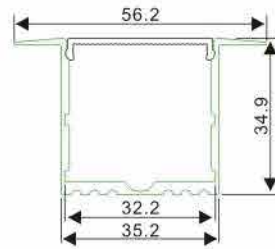

ALP017-R

Step 1