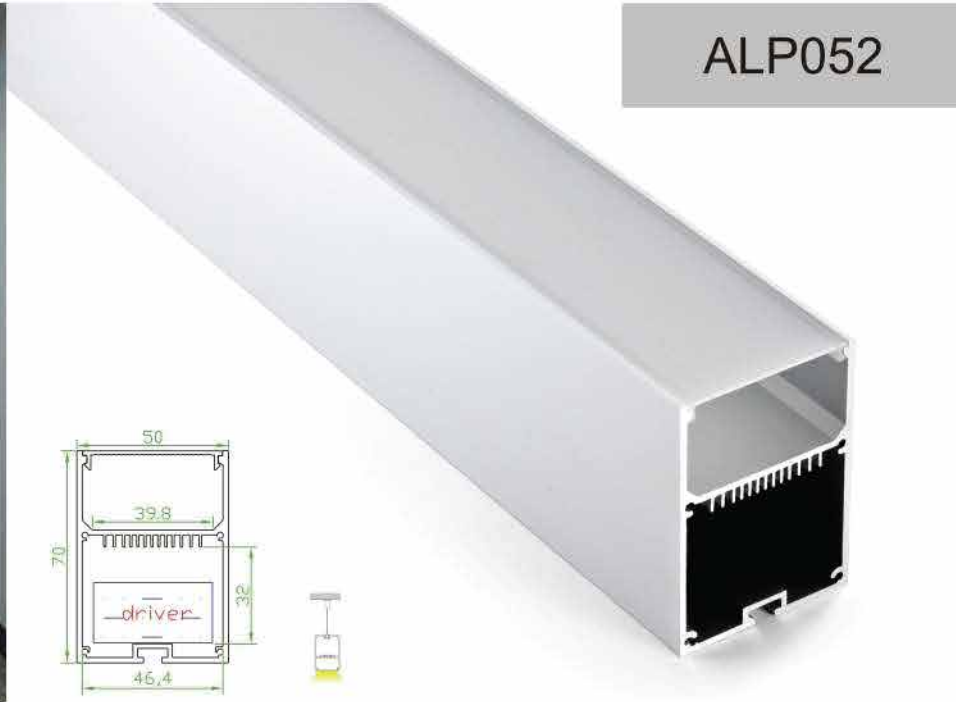

Steel wire

ALP6060-R

Aluminum profile

PC diffused cover
PC semi-clear cover

End cap without hole

Steel wire

LED Strip: 2835LED
140LEDs/M, 28W/M

LED Driver

ALP052

Aluminum profile

PC diffused cover(milky)
PC semi-clear cover

End cap without hole

Steel wire

180 degrees connector

90 degrees connector

LED Strip: 2835LED
140LEDs/M, 28W/M