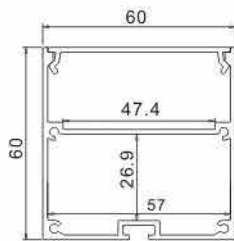

ALP6060-R

Aluminum profile