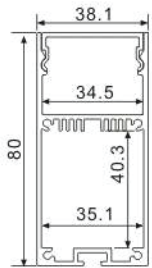

Aluminum profile

PC Frosted cover

End cap without hole

Steel wire

LED Strip: 2835LED
140LEDs/M, 28W/M

LED Driver

ALP3880

Aluminum profile