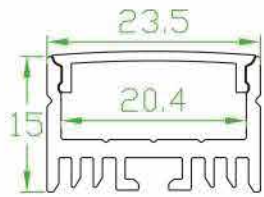

Mounting clip(metal)

LED Strip: 2835LED
120LEDs/M, 24W/M

LED Driver

ALP044

Aluminum profile

PMMA opal matte cover
PMMA semi-clear cover
PC diffused cover

End cap with hole
End cap without hole

Mounting clip(metal)