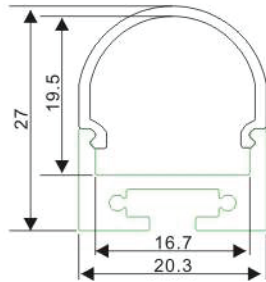

LED Driver

End cap with hole
End cap without hole

Mounting clip(metal)

Rigid LED light bar

PMMA frosted+lightdense
white

LED Driver

ALP027

Aluminum profile