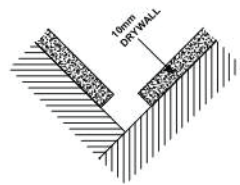

PC diffused cover

End cap with hole
End cap without hole

LED Strip: 3528LED
120LEDs/M, 9.6W/M

LED Driver

ALP069

Step 1

Step 2

Step 3