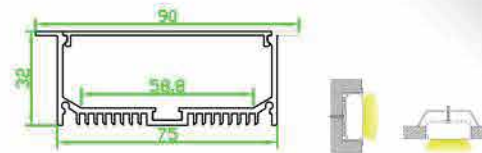

Aluminum profile

PC diffused cover(milky)
PC semi-clear cover

End cap without hole

90 degrees connecting

Steel wire

LED Strip, 2835 LED
140LEDs/M, 28W/M

LED Driver

ALP047