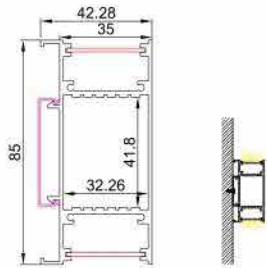

Straight connector

LED Strip: 2835LED
120LEDs/M, 24W/M

LED Driver

ALP049-R

Aluminum profile

PC semi-clear cover
PC diffused cover

End cap without hole

Mounting clip(metal)