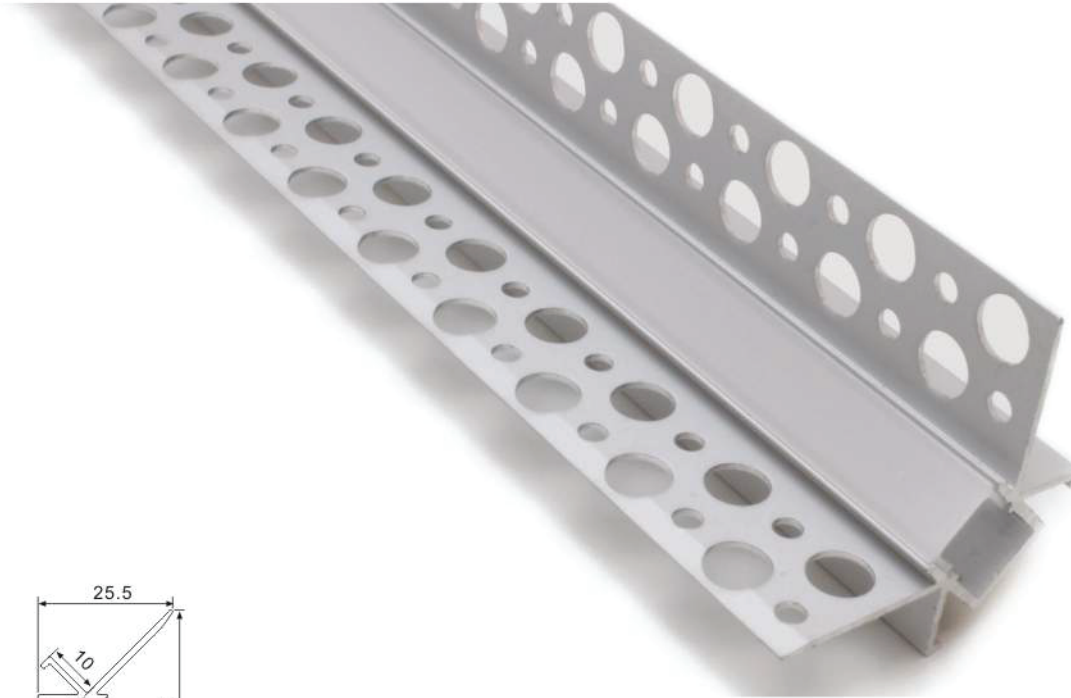

PC diffused cover

End cap with hole
End cap without hole

LED Strip: 3528LED
120LEDs/M, 9.6W/M

LED Driver

ALP069

Step 1

Step 2

Step 3