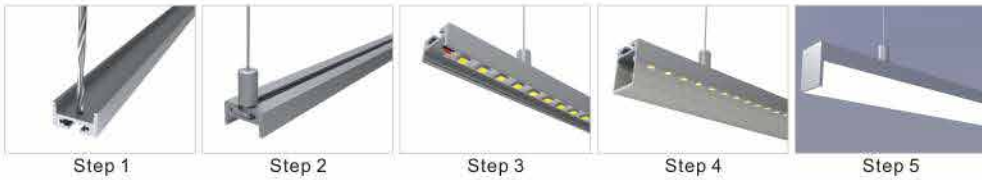

PMMA opal matte cover
PMMA semi-clear cover
PC diffused cover

End cap with hole
End cap without hole

Steel wire

Metal clip

LED Strip, 2835 LED
140LEDs/M, 28W/M

LED Driver

ALP028

Aluminum profile