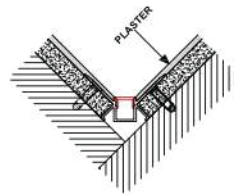

PC diffused cover

End cap with hole
End cap without hole

LED Strip: 3528LED
120LEDs/M, 9.6W/M

LED Driver

ALP069

Step 1

Step 2

Step 3