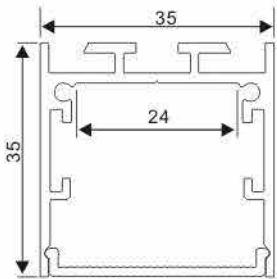

Connector T

Connector L

Connector X

Connector IL

LED Strip, 2835 LED
140LEDs/M, 28W/M

LED Driver

ALP018-R3

Aluminum profile