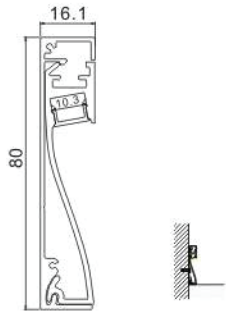

PC diffused cover

End cap with hole
End cap without hole

LED Strip: 2835LED
120LEDs/M, 24W/M

LED Driver

ALP076

Aluminum profile 1

Aluminum profile 2

PC Frosted cover