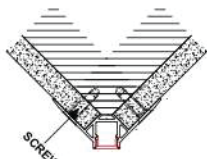

Aluminum profile

PC diffused cover

End cap with hole
End cap without hole

LED Strip: 3528LED
120LEDs/M, 9.6W/M

LED Driver

ALP070

Step 1

Step 2