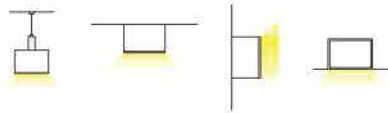

Connector T

Connector L

Connector X

Connector IL

LED Strip, 2835 LED
140LEDs/M, 28W/M

LED Driver

ALP018-R3

Aluminum profile