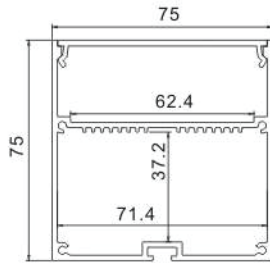

ALP057

Aluminum profile