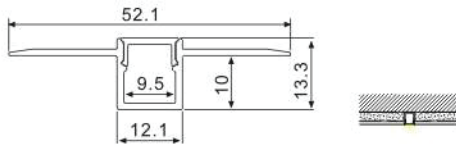

PMMA opal matte cover
PMMA semi-clear cover
PC diffused cover

End cap without hole

LED Strip: 2835LED
140LEDs/M, 28W/M

LED Driver

Steel wire

Metal clip

ALP068

Aluminum profile