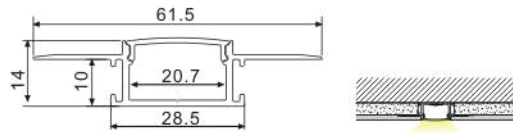

Step 3

Aluminum profile

PC diffused cover

End cap with hole
End cap without hole

LED Strip: 3528LED
120LEDs/M, 9.6W/M

LED Driver

ALP071

Aluminum profile