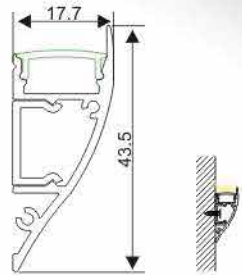

ALP062

Aluminum profile