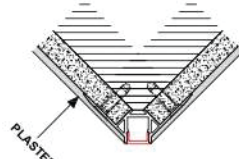

Aluminum profile

PC diffused cover

End cap with hole
End cap without hole

LED Strip: 3528LED
120LEDs/M, 9.6W/M

LED Driver

ALP070

Step 1

Step 2