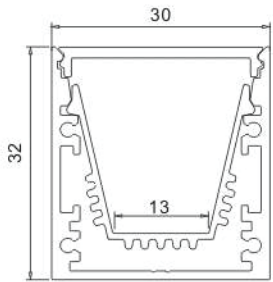

ALP3030

Aluminum profile 1