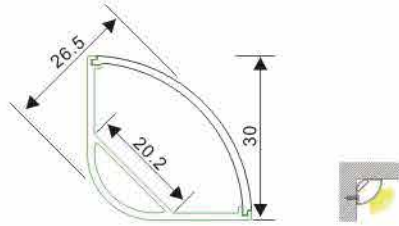

ALP016-R

Aluminum profile