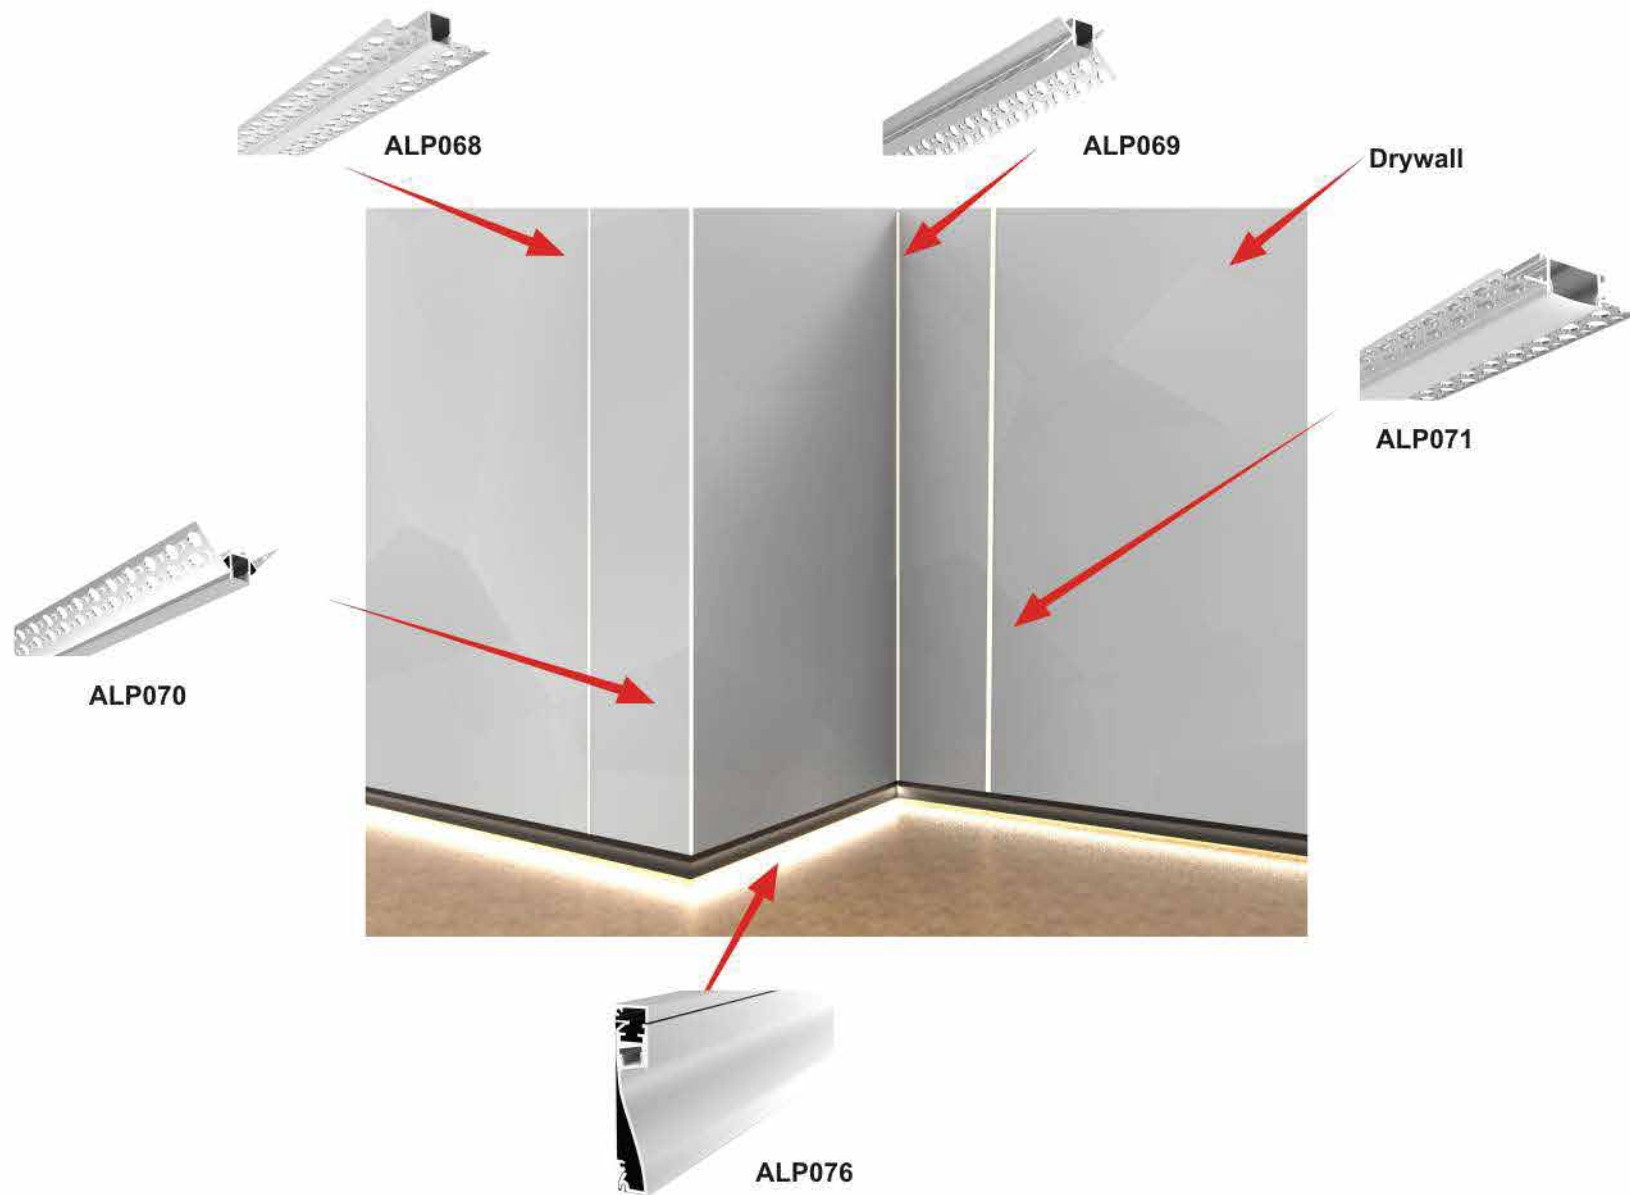

PC diffused cover

End cap with hole
End cap without hole

LED Strip: 2835LED
120LEDs/M, 24W/M

LED Driver

ALP076

Aluminum profile 1

Aluminum profile 2

PC Frosted cover

End cap with hole
End cap without hole

LED Strip: 3528LED
120LEDs/M, 9.6W/M

LED Driver

90 degrees inside
connector

90 degrees outside
connector

KOMLIGHT

KOMLIGHT

NONGLAK JANTHONG (KWAN)
Marketing & Sales Director