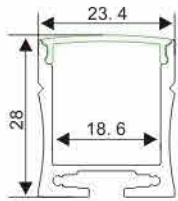

PMMA opal matte cover
PMMA semi-clear cover
PC diffused cover

End cap with hole
End cap without hole

Spring clip

LED Strip, 2835 LED
140LEDs/M, 28W/M

LED Driver

ALP032

Aluminum profile

PMMA opal matte cover
PMMA semi-clear cover
PC diffused cover