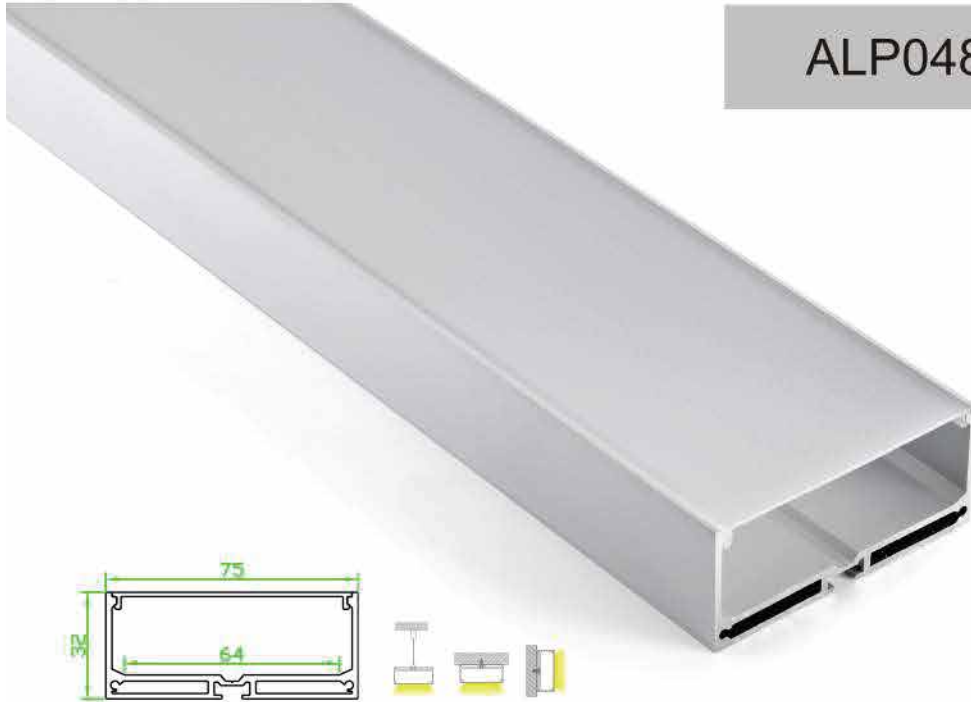

Aluminum profile

PC diffused cover(milky)
PC semi-clear cover

End cap with hole
End cap without hole

Mounting clip

LED Strip: 2835LED
210LEDs/M, 42W/M

LED Driver

ALP048

Aluminum profile