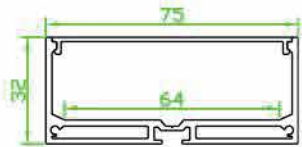

Aluminum profile

PC diffused cover(milky)
PC semi-clear cover

End cap with hole
End cap without hole

Mounting clip

LED Strip: 2835LED
210LEDs/M, 42W/M

LED Driver

ALP048

Aluminum profile