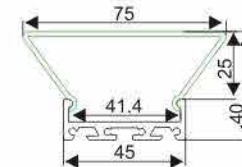

End cap without hole

LED Strip: 2835LED
140LEDs/M, 28W/M

LED Driver

Steel wire

ALP065

ALP065-T

Aluminum profile

PMMA opal matte cover
PMMA semi-clear cover
PC diffused cover