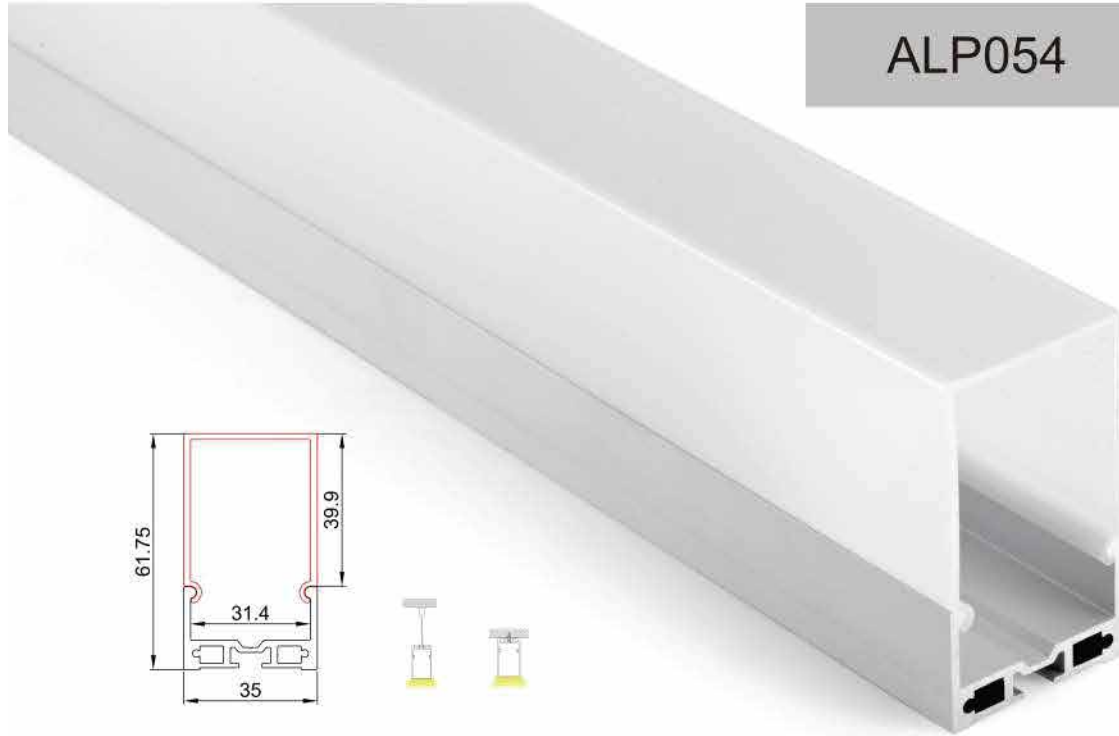

PC Frosted cover

End cap without hole

LED Strip: 2835LED
140LEDs/M, 28W/M

LED Driver

Steel wire

ALP054

Aluminum profile

PMMA opal matte cover