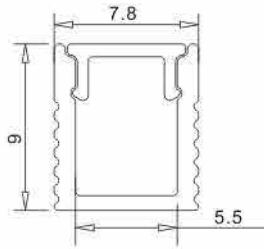

Mounting clip(metal)

LED Strip: 3528LED
120LEDs/M, 9.6W/M

LED Driver

ALP073

Aluminum profile

PC diffused cover

End cap with hole
End cap without hole

Mounting clip(metal)