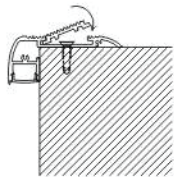

LED Strip: 2835LED
70LEDs/M, 14W/M

LED Driver

ALP024-R

Step 1

Step 2

Step 3

Aluminum profile

PMMA opal matte cover
PMMA semi-clear cover
PMMA clear cover
PC diffused cover