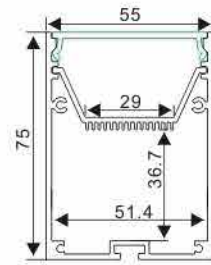

ALP056

Aluminum profile