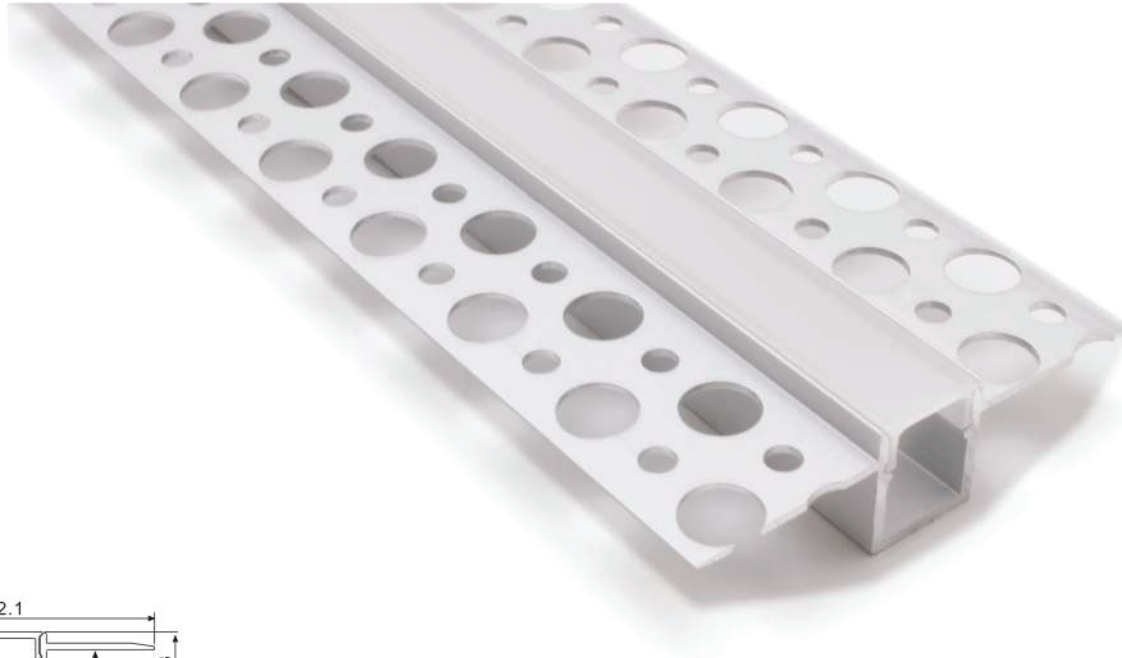

PMMA opal matte cover
PMMA semi-clear cover
PC diffused cover

End cap without hole

LED Strip: 2835LED
140LEDs/M, 28W/M

LED Driver

Steel wire

Metal clip

ALP068

Aluminum profile