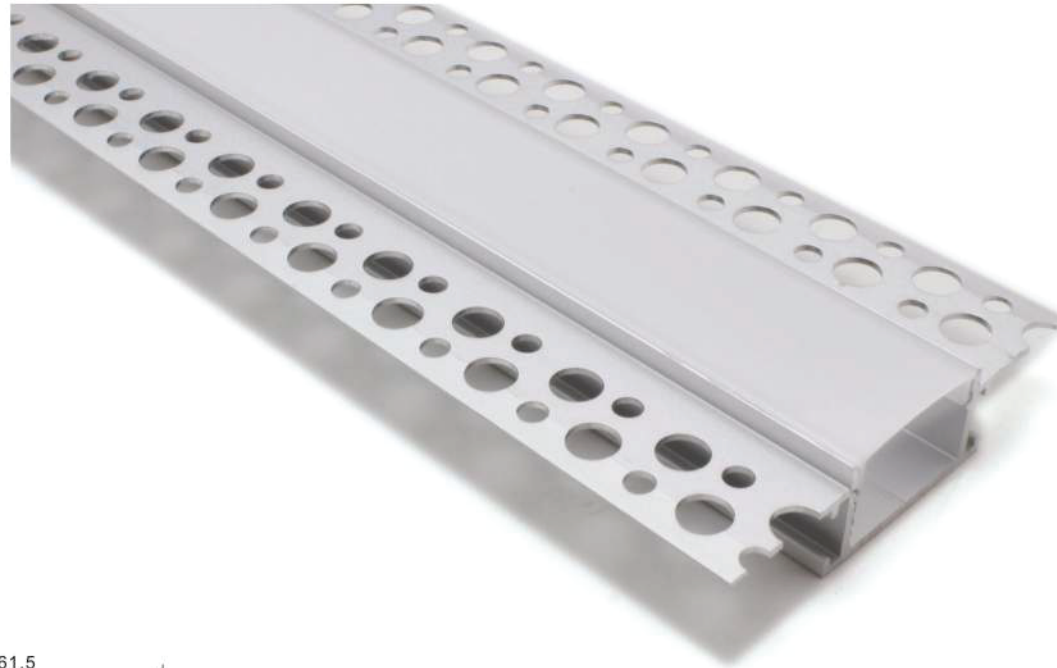

Step 3

Aluminum profile

PC diffused cover

End cap with hole
End cap without hole

LED Strip: 3528LED
120LEDs/M, 9.6W/M

LED Driver

ALP071

Aluminum profile