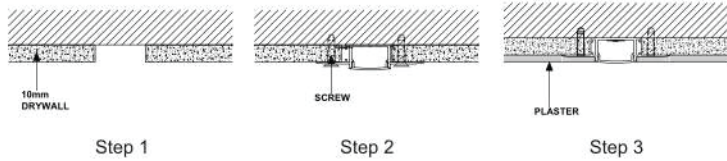

PMMA opal matte cover
PMMA semi-clear cover
PC diffused cover

End cap without hole

LED Strip: 2835LED
140LEDs/M, 28W/M

LED Driver

Steel wire

Metal clip

ALP068

Aluminum profile