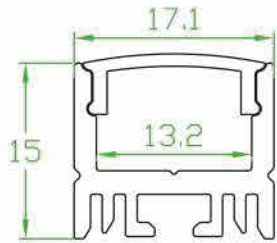

LED Driver

Step 1

Step 2

Step 3

ALP043

Aluminum profile

PMMA opal matte cover
PMMA semi-clear cover
PMMA clear cover
PC diffused cover

End cap with hole
End cap without hole