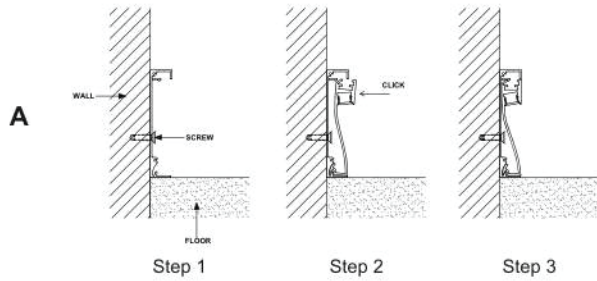

PC diffused cover

End cap with hole
End cap without hole

LED Strip: 2835LED
120LEDs/M, 24W/M

LED Driver

ALP076

Aluminum profile 1

Aluminum profile 2

PC Frosted cover