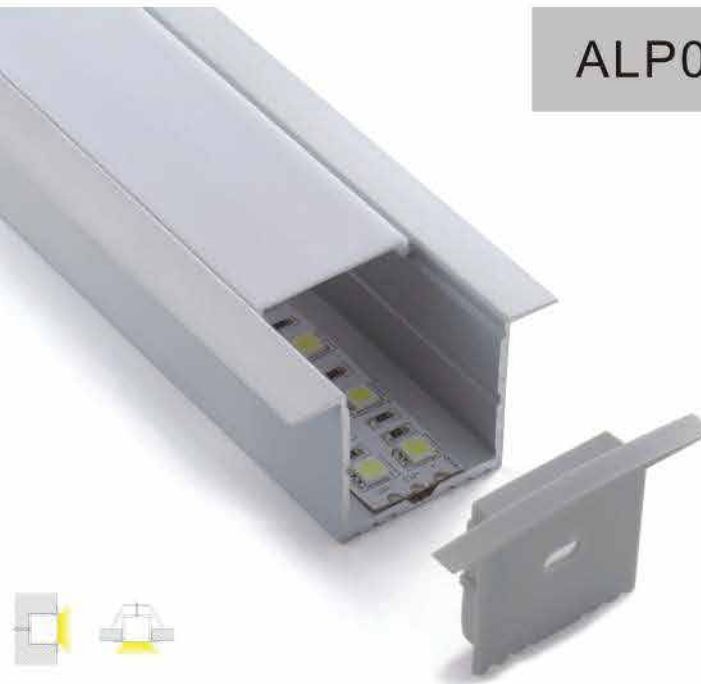

End cap with hole
End cap without hole

90 degrees joining connector

180 degrees joining connector

Step 1

Step 2

90 degrees inside connector

157 degrees outside connector

Mounting clip(metal)

LED Strip, 2835 LED
140LEDs/M, 28W/M

LED Driver

Step 3

Step 4

ALP017-R

Step 1

Step 2

Step 3