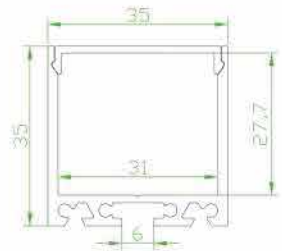

90 degrees coupler