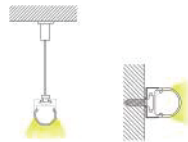

LED Driver

End cap with hole
End cap without hole

Mounting clip(metal)

Rigid LED light bar

PMMA frosted+lightdense
white

LED Driver

ALP027

Aluminum profile