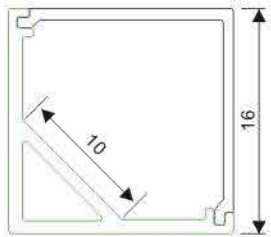

LED Strip: 2835LED
70LEDs/M, 14W/M

LED Driver

180 degrees connector

90 degrees connector

Mounting clip(PC)

Mounting clip(metal)

ALP005

Aluminum profile