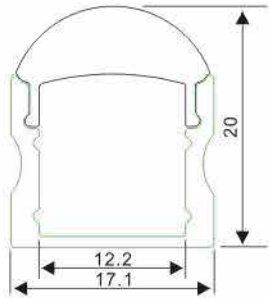

Mounting clip(PC)

LED Strip: 2835LED
70LEDs/M, 14W/M

LED Driver

180 degrees connector

90 degrees connector

ALP004-RL

Aluminum profile

PMMA opal matte cover
PMMA semi-clear cover
PMMA clear cover
30 degrees