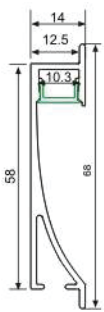

Aluminum profile

PMMA opal matte cover
PMMA semi-clear cover
PMMA clear cover
PC diffused cover

End cap with hole
End cap without hole

LED Strip: 2835LED
120LEDs/M, 24W/M

LED Driver

ALP023-R2

Aluminum profile