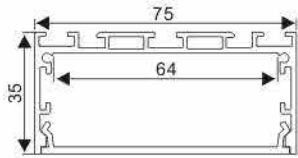

Connector T

Connector L

Connector X

Connector IL

ALP048-R1

Aluminum profile

PC diffused cover

Aluminium End Cap without hole