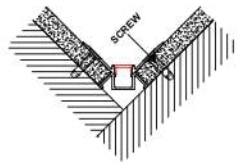

PC diffused cover

End cap with hole
End cap without hole

LED Strip: 3528LED
120LEDs/M, 9.6W/M

LED Driver

ALP069

Step 1

Step 2

Step 3