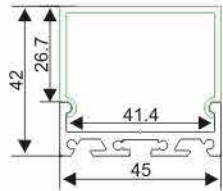

End cap without hole

LED Strip: 2835LED
140LEDs/M, 28W/M

LED Driver

Steel wire

ALP065

ALP065-T

Aluminum profile

PMMA opal matte cover
PMMA semi-clear cover
PC diffused cover