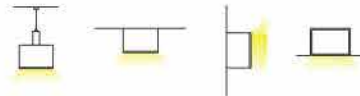

Connector T

Connector L

Connector X

Connector IL

ALP048-R1

Aluminum profile

PC diffused cover

Aluminium End Cap without hole