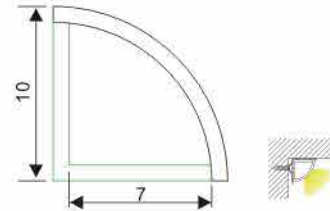

LED Strip: 3528LED
120LEDs/M, 9.6W/M

LED Driver

ALP025

ALP026

End cap with hole
End cap without hole

Mounting clip(metal)

Rigid LED light bar

PMMA frosted+lightdense
white