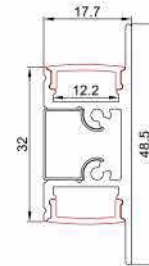

ALP050

Aluminum profile