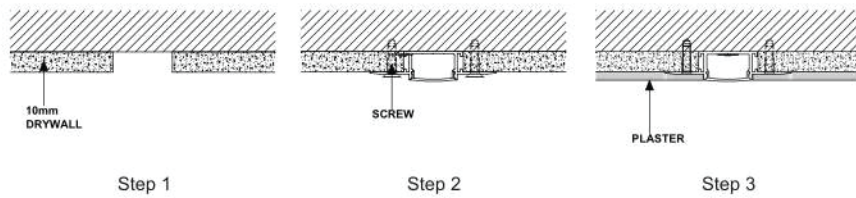

Step 3

Aluminum profile

PC diffused cover

End cap with hole
End cap without hole

LED Strip: 3528LED
120LEDs/M, 9.6W/M

LED Driver

ALP071

Aluminum profile