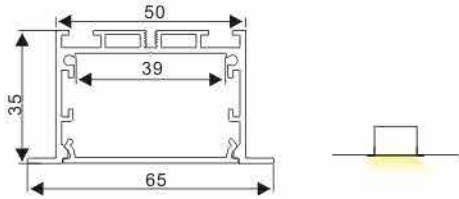

ALP045-R

Aluminum profile