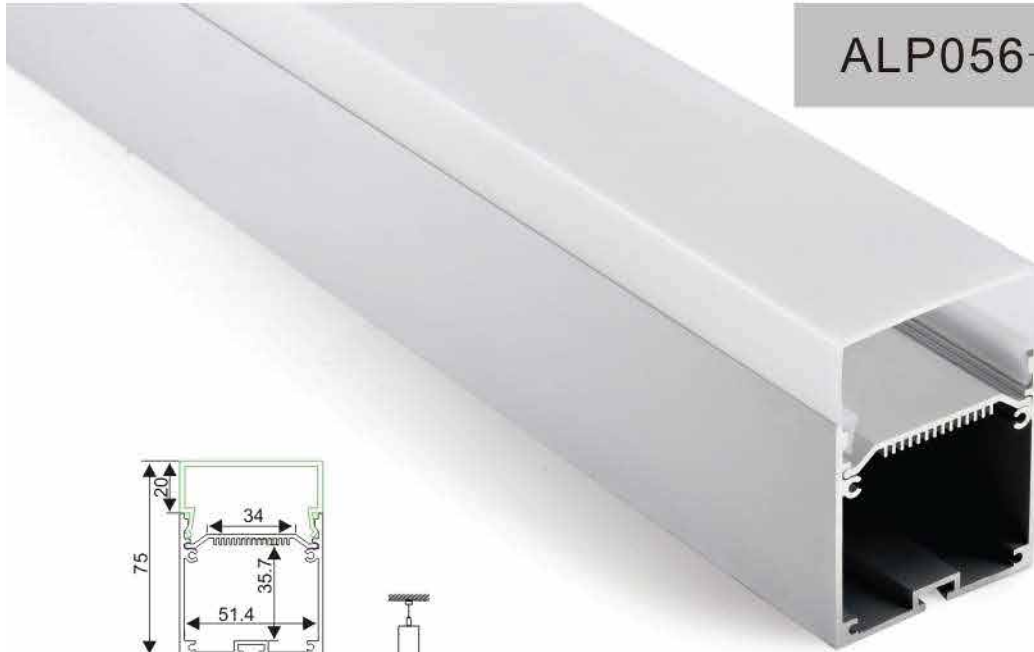

ALP056

Aluminum profile

PC Frosted cover

End cap without hole

Steel wire

LED Strip: 2835LED
140LEDs/M, 28W/M

LED Driver

ALP056-D