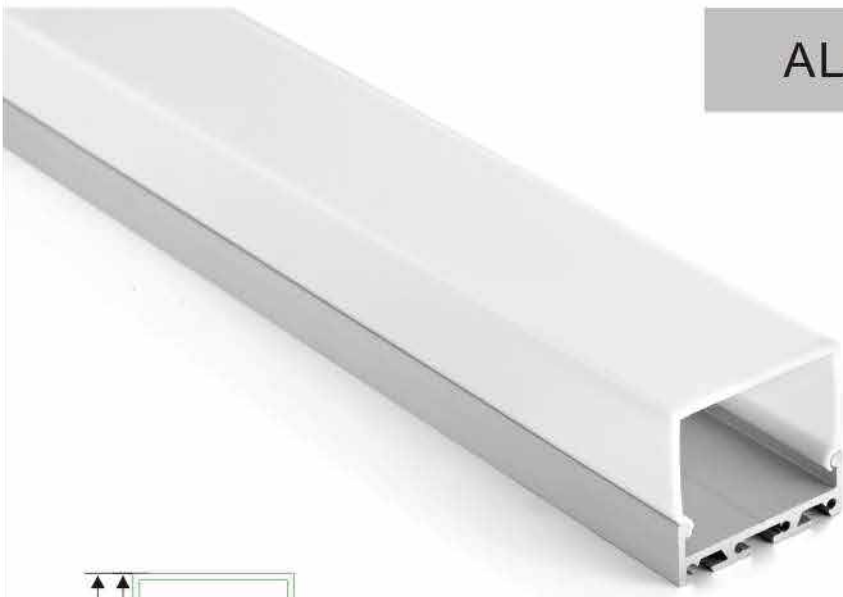

End cap without hole

LED Strip: 2835LED
140LEDs/M, 28W/M

LED Driver

Steel wire

ALP065

ALP065-T

Aluminum profile

PMMA opal matte cover
PMMA semi-clear cover
PC diffused cover