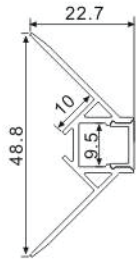

Aluminum profile

PC diffused cover

End cap with hole
End cap without hole

LED Strip: 3528LED
120LEDs/M, 9.6W/M

LED Driver

ALP070

Step 1

Step 2