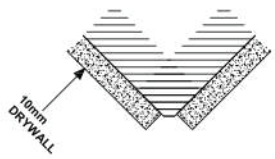

Aluminum profile

PC diffused cover

End cap with hole
End cap without hole

LED Strip: 3528LED
120LEDs/M, 9.6W/M

LED Driver

ALP070

Step 1

Step 2