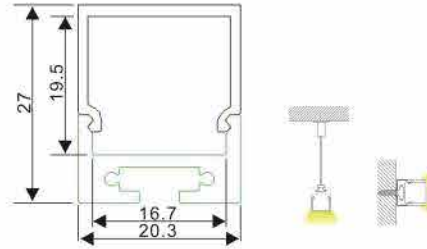

PMMA opal matte cover
PMMA semi-clear cover
PC diffused cover

End cap with hole
End cap without hole

Steel wire

Metal clip

LED Strip, 2835 LED
140LEDs/M, 28W/M

LED Driver

ALP028

Aluminum profile