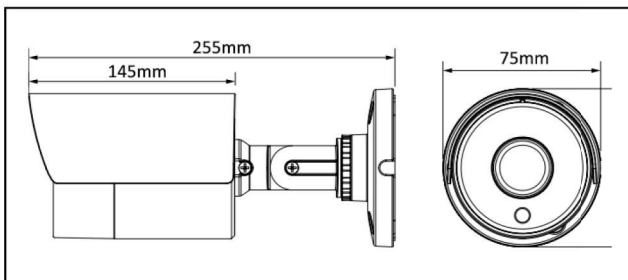

SC-H9204-4S

2.4MP Metal outdoor IR Bullet Camera

Key features:

- 1/2.9" Sensor
- 2.4MP Sensor: 1984(H) x 1225(V) Pixels
- 1080P Horizontal Resolution
- True Day/Night
- Support DWDR
- 3.6mm/6mm Fixed Lens, 0.01 lux /F2.0
- 40m IR Distance
- Smart IR, high dynamic range
- Superior video image output and ultra low light illumination
- Wide operating temperature range

Dimensions:

Model	SC-H9204-4S
Camera	
Pick-up Element	1/2.9' Sony Sensor
Image Resolution	2.4MP
Mega Pixels	1984(V)x1225(V)
Video Output Mode	4 in 1
Usable Illumination	0.01Lux
TV System	PAL/NTSC
Electronic Shutter	1/25s~1/50,000s , 1/30s~1/60,000s
Sync System	Internal
S/N Ratio	≥50dB
Scanning System	Progressive Scan
Camera Features	
Day/Night	Auto / Color / B&W
OSD/UTC Menu Language	EN, CN, DE, FRA, IT, ES, PL, RU, PT, NL, TR
White Balance	Auto/ Manual
Gain Control	Auto
Noise Reduction	3D NR
Picture Adjustment	Yes
OSD Support	Yes
Lens	
Focus Length	3MP 3.6mm/6mm optional
Focus Control	Fixed
Lens Type	Fixed
Auto Iris Support	NO
Night Vision	
Infrared LED	LED Array 8PCS
Infrared Distance	40M
IR Status	Under 10 Lux by CDS
IR Power On	CDS Auto Control
General	
Weatherproof Housing	Metal IP66
Anti-cut Bracket	YES
Dual Voltage	NO
IR Cut Filter	YES
Heater	NO
Operation Temperature	-10°C ~ +50°C RH95% Max
Storage Temperature	-20°C ~ +60°C RH95% Max
Power Source	DC12V±10%, 500mA
Dimension	255(W) x 75(H) x 68(D)mm
Weight	1kg