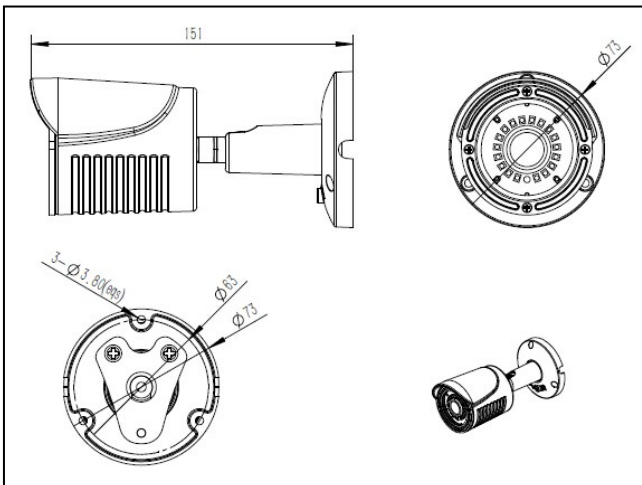

SC-H9202-4

2.1MP Metal outdoor IR Bullet Camera

Key features:

- 1/2.7" Sensor
- 2.1MP Sensor: 1928(H)x1088(V) Pixels
- 1080P Horizontal Resolution
- True Day/Night
- 3.6mm Fixed Lens, 0.01 lux /F2.0
- 30m IR Distance
- Smart IR, high dynamic range
- Superior video image output and ultra low light illumination
- Wide operating temperature range
- OSD Menu

Dimensions:

CE FC RoHS

Model	SC-H9202-4
Camera	
Pick-up Element	1/2.7" CMOS Sensor
Image Resolution	2.1MP
Mega Pixels	1928 (H)x1088(V)
Video Output Mode	4 in 1
Usable Illumination	0.01Lux
TV System	PAL/NTSC
Electronic Shutter	1/25s~1/50,000s , 1/30s~1/60,000s
Sync System	Internal
S/N Ratio	≥50dB
Scanning System	Progressive Scan
Camera Features	
Day/Night	Auto / Color / B&W
OSD/UTC Menu Language	EN, CN, DE, FRA, IT, ES, PL, RU, PT, NL, TR
White Balance	Auto/ Manual
Gain Control	Auto
Noise Reduction	3D NR
Picture Adjustment	Yes
OSD Support	Yes
Lens	
Focus Length	3MP 3.6mm/3.6mm optional
Focus Control	Fixed
Lens Type	Fixed
Auto Iris Support	NO
Night Vision	
Infrared LED	IR LED 14μ*18PCS
Infrared Distance	30M
IR Status	Under 10 Lux by CDS
IR Power On	CDS Auto Control
General	
Weatherproof Housing	Metal IP66
Anti-cut Bracket	YES
Dual Voltage	NO
IR Cut Filter	YES
Heater	NO
Operation Temperature	-10℃ ~ +50℃ RH95% Max
Storage Temperature	-20℃ ~ +60℃ RH95% Max
Power Source	DC12V±10%, 500mA
Dimension	151(W) x 64(H) x 65.5(D)mm
Weight	0.7kg