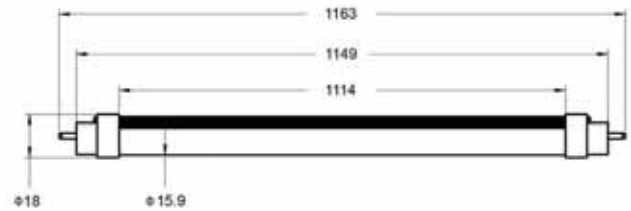

LED TUBE LIGHT

T8

TIS 1955-2551

3 YEARS WARRANTY

Model Number	Wattage	Luminous Flux	Input Voltage	Pf	Temp Color	CRI	A	B	C	Length	Working Temp.	Life Span	Warranty
KC-T812180-A	12 W	2160	100-240V	0.9	6500K	> 80	1212 mm	1198 mm	1078 mm	1200 mm	-20° to 60° C	50,000 Hrs.	5 Years
KC-T816144-A	16 W	2300	100-240V	0.9	6500K	> 80	1212 mm	1198 mm	1078 mm	1200 mm	-20° to 60° C	40,000 Hrs.	3 Years
KC-T818123-A	18 W	2200	220-240V	0.86	6500K	> 80	1212 mm	1198 mm	1078 mm	1200 mm	-20° to 40° C	40,000 Hrs.	3 Years
KC-T820150-A	20 W	3000	100-240V	0.9	6500K	> 80	1212 mm	1198 mm	1078 mm	1200 mm	-20° to 50° C	40,000 Hrs.	3 Years
KC-T89120-A	9 W	1080	220-240V	0.86	6500K	> 80	603 mm	589 mm	469 mm	600 mm	-20° to 60° C	40,000 Hrs.	3 Years

T5

TIS 1955-2551

3 YEARS WARRANTY

Model Number	Wattage	Luminous Flux	Input Voltage	Pf	Temp Color	CRI	Length	Working Temp.	Life Span	Warranty
KC-T516135-A	16 W	2160	100-240V	0.9	6500K	> 80	1151 mm	-20° to 60° C	40,000 Hrs.	3 Years