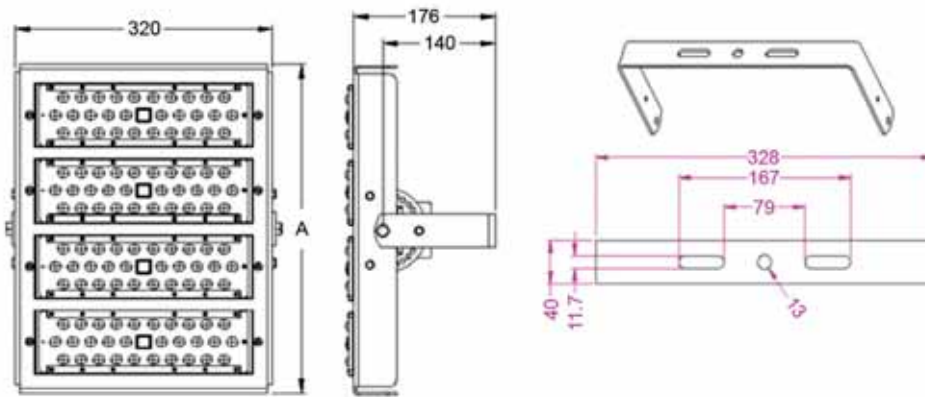

LED FLOOD LIGHT

TIS 1955-2551

Model Number	Wattage	Luminous Flux	Input Voltage	Pf	Temp Color	CRI	Beam Angle	A	Chip Brand	Driver Brand	Life Span	Warranty
KC-FL50120-A	50W	6000lm	90-305VAC	0.95	6500K	>70	90°	128 mm	Bridgelux	Meanwell	50,000 Hrs.	5 Years
KC-FL100120-A	100W	12000lm	90-305VAC	0.95	6500K	>70	90°	222 mm	Bridgelux	Meanwell	50,000 Hrs.	5 Years
KC-FL150120-A	150W	18000lm	90-305VAC	0.95	6500K	>70	90°	316 mm	Bridgelux	Meanwell	50,000 Hrs.	5 Years
KC-FL200120-A	200W	24000lm	90-305VAC	0.95	6500K	>70	90°	410 mm	Bridgelux	Meanwell	50,000 Hrs.	5 Years
KC-FL250120-A	250W	30000lm	90-305VAC	0.95	6500K	>70	90°	504 mm	Bridgelux	Meanwell	50,000 Hrs.	5 Years