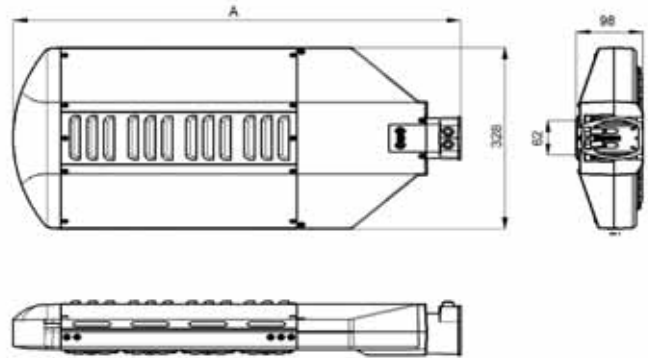

LED STREET LIGHT

ECONOMICAL SERIES

90 W

60-150 W

5 YEARS WARRANTY

Model Number	Wattage	Lumen	Input Voltage	Pf	Temp Color	CRI	A	Chip Brand	Driver Brand	Life Span	Warranty
KC-ST60125-A	60W	6000lm	90-305VAC	>0.95	5000-6500K	Ra >70	399 mm	Luxeon 3030	Meanwell	50,000 Hrs.	5 Years
KC-ST90125-A	90W	10000lm	90-305VAC	>0.95	5000-6500K	Ra >70	484 mm	Luxeon 3030	Meanwell	50,000 Hrs.	5 Years
KC-ST100119-A	100W	11900lm	90-305VAC	>0.95	5000-6500K	Ra >70	484 mm	Luxeon 3030	Meanwell	50,000 Hrs.	5 Years
KC-ST120122-A	120W	14640lm	90-305VAC	>0.95	5000-6500K	Ra >70	569 mm	Luxeon 3030	Meanwell	50,000 Hrs.	5 Years
KC-ST150119-A	150W	17850lm	90-305VAC	>0.95	5000-6500K	Ra >70	569 mm	Luxeon 3030	Meanwell	50,000 Hrs.	5 Years
KC-ST200119-A	200W	23800lm	90-305VAC	>0.95	5000-6500K	Ra >70	654 mm	Luxeon 3030	Meanwell	50,000 Hrs.	5 Years
KC-ST250119-A	250W	29750lm	90-305VAC	>0.95	5000-6500K	Ra >70	739 mm	Luxeon 3030	Meanwell	50,000 Hrs.	5 Years