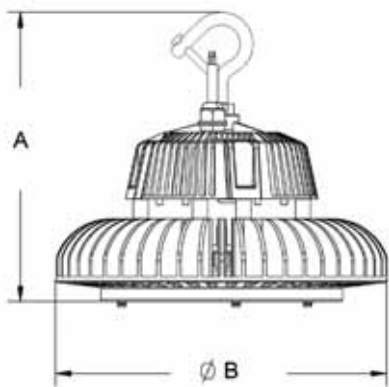

LED HIGH BAY

5 YEARS WARRANTY

Model Number	Wattage	Luminous Flux	Input Voltage	Pf	Temp Color	CRI	Beam Angle	A	B	Chip Brand	Driver Brand	Life Span	Warranty
KC-HB60140AL-A	60W	8400 lm	AC90-305VAC	0.96	6500K	80	90	112 mm	215 mm	Nichia	Mean Well	40,000 Hrs.	5 Years
KC-HB100140AL-A	100W	14000 lm	AC90-305VAC	0.96	6500K	80	90	227 mm	260 mm	Nichia	Mean Well	40,000 Hrs.	5 Years
KC-HB150140AL-A	150W	21000 lm	AC90-305VAC	0.96	6500K	80	90	227 mm	260 mm	Nichia	Mean Well	40,000 Hrs.	5 Years
KC-HB200140AL-A	200W	28000 lm	AC90-305VAC	0.96	6500K	80	90	248 mm	290 mm	Nichia	Mean Well	40,000 Hrs.	5 Years
KC-HB240140AL-A	240W	33600 lm	AC90-305VAC	0.96	6500K	80	90	258 mm	290 mm	Nichia	Mean Well	40,000 Hrs.	5 Years
KC-HB300140AL-A	300W	42000 lm	AC90-305VAC	0.96	6500K	80	90	266 mm	284 mm	Nichia	Mean Well	40,000 Hrs.	5 Years