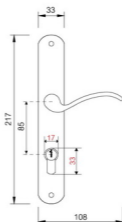

Polished brass 6110 PB

ทองเหลืองเงา