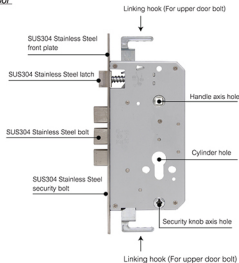

For Wood Door (Solid Wood Door)

- Need to cut both linking hooks as shown in the picture below, when the 3 bolts are completely protruded
- **if not cut these linking hooks it uses for Steel Door.**

Lockcase No. 6068 SS