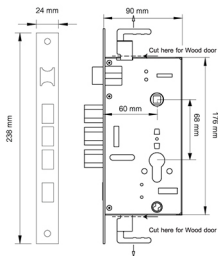

For Wood Door (Solid Wood Door)

- Need to cut both linking hooks as shown in the picture below, when the 3 bolts are completely protruded
- **if not cut these linking hooks it uses for Steel Door.**

Lockcase No. 6068 SS