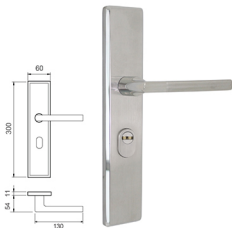

Forged SUS304 Stainless Steel Mortise Lockset

อุปกรณ์ชุดมือจับสแตนเลส SUS304 ระบบมอร์ทิสล็อก

6068QH5 PCSC

3