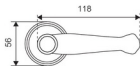

4585211 PB

Lock case

1. ☐ 4550 ☒ 4558 ☐ 5058 ☐ 4085 ☒ 4585 ☐ 5085 ☐ 6085