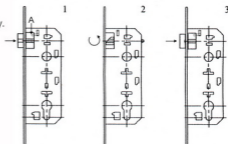

## Installation of Mortise Lockset

**Step 1. Check latchbolt if suitable for the door or not, if not suitable, latchbolt must be changed direction.**

How to change the latchbolt direction

1. Push the latchbolt inside the rectangular space completely.

(at the same time push a small part A up)

2. Rotate the latchbolt 180 degree.

3. Release the latchbolt to the normal position.

1. ดันลิ้นเข้าไปในช่องจนมิดในขณะที่ยก part A

2. หมุนลิ้น 180°

3. ปล่อยลิ้นในตำแหน่งปกติ

**Step 2. Mark door and drill holes.**

Fold and apply template to high edge of door bevel and mark center of the door thickness as indicated on template at the desired height from the floor. Drill thru door face as marked for lever and cylinder. Hole sizes are the same as template. It is recommended that holes are drilled from both sides to prevent splitting. Drill and chisel the rectangular space for lockcase at the center of the door thickness.