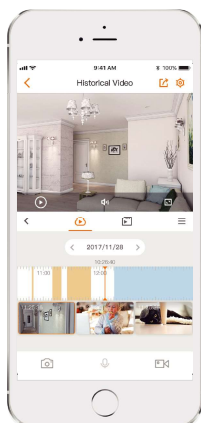

imou

Cue 2

1080P Wi-Fi Camera

With 1080P Full HD live monitoring and two-way audio, Cue 2 lets you stay in touch with your family. Human Detection quickly finds human targets in images and immediately sends a notification to your smartphone, allowing you to monitor what matters without receiving annoying false alerts.

H.265 1080P Full HD

See more than 720P

Human Detection

Quickly find human targets in you home

Built-in Siren

Scare strangers away from your home

Abnormal Sound Alarm

Sends alerts to your smartphone when it detects abnormal sound

Alarm Notification

Sends instant alerts to your mobile phone when an event is detected

24/7 Protection

Excellent night vision, feel safe even in complete darkness

Diversified Storage

Supports NVR, Cloud Storage or Micro SD card (up to 256GB)

Two-way Talk

Communicate with family and pets easily

Wi-Fi Connection

IEEE802.11b/g/n(2.4GHz)

Stay close with what you care

With Cloud service, you will have access to what you care as long as Internet is available. You can record daily or motion videos on Cloud and play back anytime anywhere.