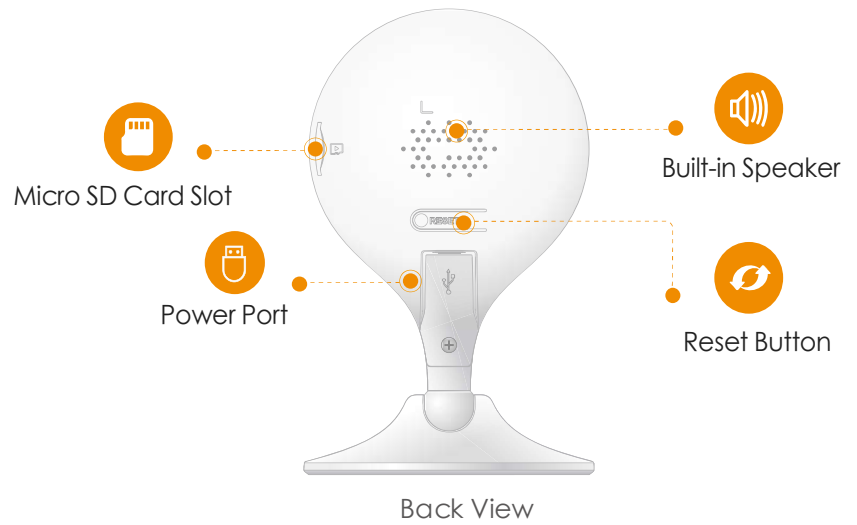

H.265 1080P Full HD

See more than 720P

Human Detection

Quickly find human targets in you home

Built-in Siren

Scare strangers away from your home

Abnormal Sound Alarm

Sends alerts to your smartphone when it detects abnormal sound

Two-way Talk

Communicate with family and pets easily

Wi-Fi Connection

IEEE802.11b/g/n(2.4GHz)

Stay close with what you care

With Cloud service, you will have access to what you care as long as Internet is available. You can record daily or motion videos on Cloud and play back anytime anywhere.

Specifications

Camera

1/2.7" 2 Megapixel Progressive CMOS
2MP(1920 x 1080)
Night Vision: 10m(33ft) Distance
2.8mm Fixed Lens
Field of View : 112° (H), 58° (V), 131° (D)

Video & Audio

Video Compression : H.265/H.264
Up to 25/30fps Frame Rate
8 x Digital Zoom
Two-way Audio

General

DC 5V1A Power Supply
Power Consumption:<3.1W
Working Environment:-10° C~+45° C, Less Than 95%RH
Dimensions: 66× 33× 109mm (2.6 × 1.3 × 4.3 inch)
Weight: 99 g (0.22 lb)
CE, FCC

What's in the box

- 1x Camera
- 1x Quick Start Guide
- 1x Power Adapter
- 1x Power Cable
- 1x Screw Package
- 1x Mounting Plate
- 1x Mounting Foam
- 1x Installation Position Map