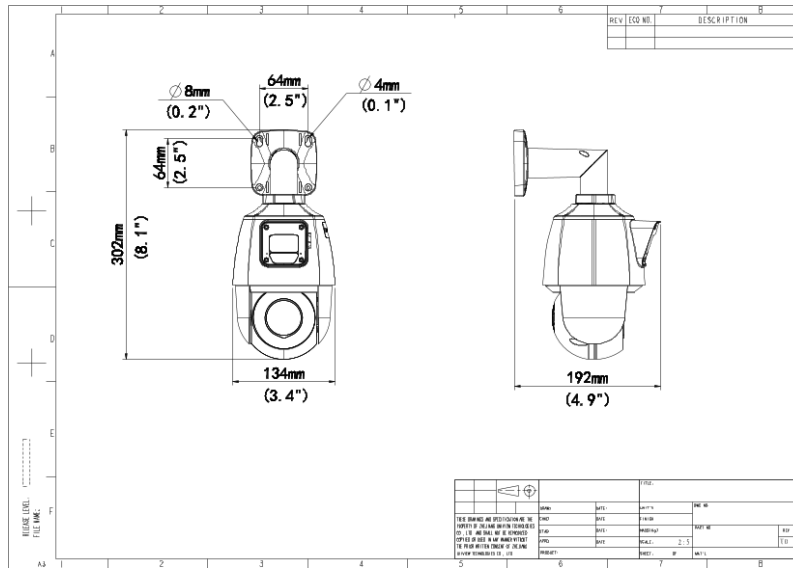

Dimensions

Zhejiang Uniview Technologies Co., Ltd.

No. 369, Xietong Road, Xixing Sub-district, Binjiang District, Hangzhou City, 310051, Zhejiang Province, China

Email: overseasbusiness@uniview.com; globalsupport@uniview.com

<http://www.uniview.com>

©2023-2024 Zhejiang Uniview Technologies Co., Ltd. All rights reserved.

*Product specifications and availability are subject to change without notice.

*Despite our best efforts, technical or typographical errors may exist in this document. Uniview cannot be held responsible for any such errors and reserves the right to change the contents of this document without prior notice.