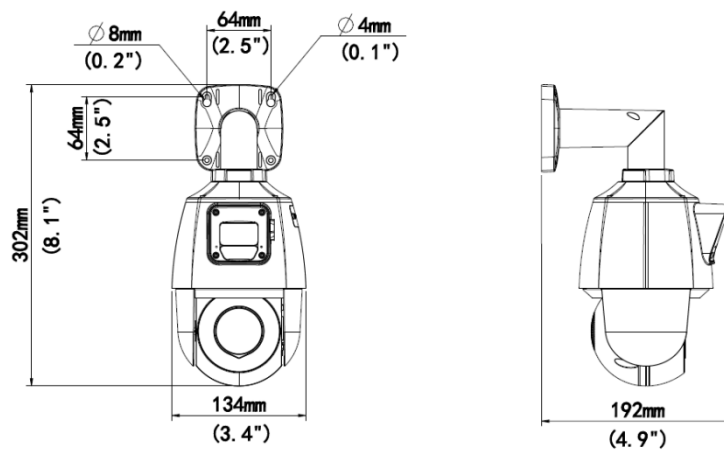

Dimensions

Zhejiang Uniview Technologies Co., Ltd.

No. 369, Xietong Road, Xixing Sub-district, Binjiang District, Hangzhou City, 310051, Zhejiang Province, China

Email: overseasbusiness@uniview.com; globalsupport@uniview.com

<http://www.uniview.com>

©2023-2024 Zhejiang Uniview Technologies Co., Ltd. All rights reserved.

*Product specifications and availability are subject to change without notice.

*Despite our best efforts, technical or typographical errors may exist in this document. Uniview cannot be held responsible for any such errors and reserves the right to change the contents of this document without prior notice.