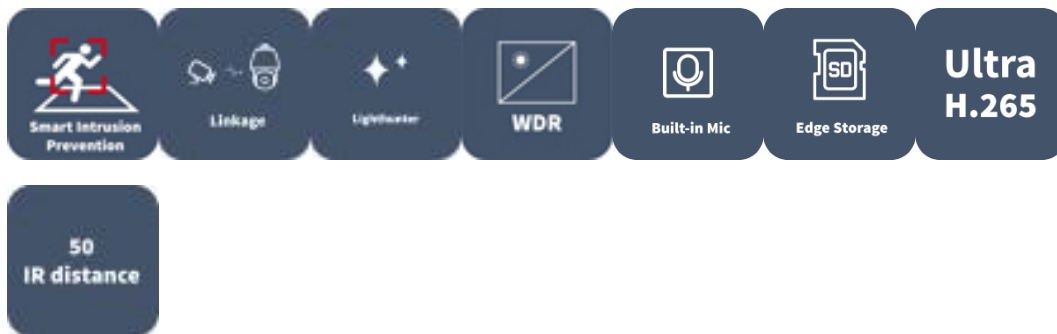

2MP+2MP LightHunter Dual-lens Network PTZ Camera

IPC9312LFW-AF28-2X4

Features

- Fixed camera and PTZ camera integration, dual channels with one IP, look at overall situation and consider details at the same time
- High quality image with 2MP, 1/2.8" CMOS sensor
- 1920*1080@25fps in the main stream
- Ultra 265, H.265, H.264, MJPEG
- 4X optical zoom of PTZ channel allows for closer viewing of subjects
- Smart intrusion prevention, support false alarm filtering, include Cross Line, Intrusion, Enter Area, Leave Area detection
- PTZ channel can be linked by fixed channel' smart intrusion prevention to track the objects triggering the rule
- Lighthunter technology ensures ultra-high image quality in low illumination environment
- Up to 120 dB Optical WDR (Wide Dynamic Range)
- Built-in 2*mic & high-power speaker, support two-way audio, has better sound performance

- Support ceiling mount and wall mount
- IR & warm light illumination to deal with different scenes and achieve full-color illumination
- DC12V or PoE+(IEEE 802.3at) power supply

Specifications

Camera	Description
Sensor-Panorama	1/2.8" CMOS
Min. Illumination-Panorama	Color:0.002 lux (F1.6, AGC ON) 0 lux with IR
Day/Night-Panorama	IR-cut filter with auto switch (ICR)
Sensor-Detail	1/2.8" CMOS
Min. Illumination-Detail	Color:0.002 lux (F1.6, AGC ON) 0 lux with IR/Warm light
Day/Night—Detail	IR-cut filter with auto switch (ICR)
WDR-Panorama	120dB
WDR-Detail	DWDR
Shutter	Auto/Manual, 1 ~ 1/100000s
S/N	>52dB
Lens	Description
Lens Type—Panorama	2.8 mm
Optical Zoom—Panorama	N/A
Iris—Panorama	F1.6
Field of View (H)—Panorama	102.4°
Field of View (V)—Panorama	54.9°
Field of View (D)—Panorama	133.1°
Lens Type-Detail	2.8 ~ 12 mm
Optical Zoom—Detail	4X
Iris—Detail	F1.6
Field of View (H)—Detail	106.6° ~ 30.6°
Field of View (V)—Detail	56.5° ~ 17.4°
Field of View (D)—Detail	138.6° ~ 37.6°