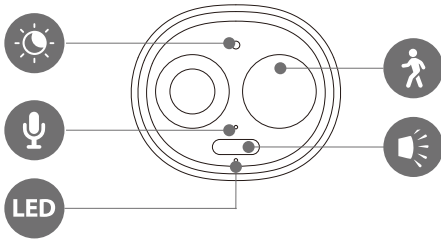

Front View

Back View

Bottom View

Specifications

Camera

1/2.8" Progressive CMOS
3MP(2304*1296)
Night Vision: 15m(49ft) Distance
2.8mm Fixed Lens, Max. Aperture F2.0
Field of View : 98° (H), 54° (V), 121° (D)
5000mAh Rechargeable Battery

Video & Audio

Video Compression : H.264 & H.265
Up to 15fps Frame Rate
8x Digital Zoom
Two-way Audio

Notice Management

Motion Detection
Human Detection
Configurable Region
Work mode

Storage

Local Storage: SD Card (Up to 256GB)
Cloud Storage: Imou Subscription Plan
Record, view, and save events in your Imou app with a 31 day trial of the Imou Subscription Plan.

What's in the box

Camera

- 1x Camera
- 1x Screw Positioning Stickers
- 1x Quick Start Guide
- 1x Power Cable
- 1x Screw and Wall Anchor pack

Solar Panel

- 1x Solar Panel
- 1x Locking Screw Cap
- 3x Wall Anchors
- 1x Universal Joint
- 1x Base
- 1x Quick Start Guide
- 1x Circular Socket Nut
- 4x Screws

Network

Wi-Fi: IEEE802.11b/g/n, 50m Open Field
Imou App: iOS, Android

Auxiliary Interface

Built-in Mic & Speaker
Power on / off Button
Reset Button
SD Card Slot
Type-C

General

DC 5V 2A Power / Imou Solar Panel Supply
Power Consumption: < 2.13W
Operating Temperature: -20°C ~ +50°C (-4°F ~ 122°F)
Charging Temperature: 0°C ~ +45°C (32°F ~ 112°F)
Camera Dimensions: 168.1 × 72.2 × 60.6mm (6.61 × 2.84 × 2.80inch)
Camera Weight: 270g (0.59lb)
MSDS、CE、Alexa