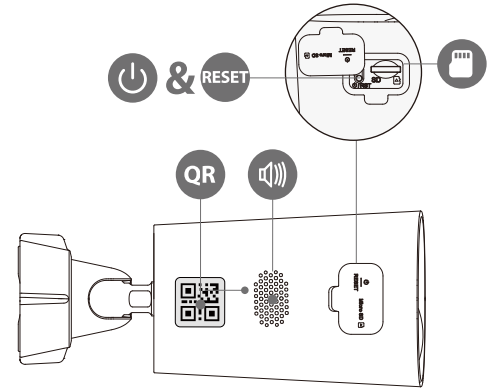

Stay close with what you care

With Cloud service, you will have access to what you care as long as Internet is available . You can record daily or motion videos on Cloud and playback anytime anywhere.

Front View

Back View

Bottom View

Specifications

Camera

1/2.8" Progressive CMOS
 3MP(2304*1296)
 Night Vision: 15m(49ft) Distance
 2.8mm Fixed Lens, Max. Aperture F2.0
 Field of View : 98° (H), 54° (V), 121° (D)
 5000mAh Rechargeable Battery

What's in the box

Camera

- 1x Camera
- 1x Screw Positioning Stickers
- 1x Quick Start Guide
- 1x Power Cable
- 1x Screw and Wall Anchor pack

Solar Panel

- 1x Solar Panel
- 1x Locking Screw Cap
- 3x Wall Anchors
- 1x Universal Joint
- 1x Base
- 1x Quick Start Guide
- 1x Circular Socket Nut
- 4x Screws