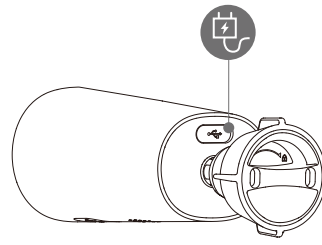

- 3MP QHD Video**
See more details than 1080P
- 100% Wire-Free**
Supports 2.4 GHz Wi-Fi, Free of network cabling and power wiring hassles
- Rechargeable Battery**
DC 5V Power Supply Rechargeable Battery Power
- Siren & Spotlight**
Once an intruder is detected, the camera's spotlights and siren will be triggered or manually activated to warn off the would-be criminal.
- PIR+Human Detection**
Discerns people and motion detection. More accurate alerts.
- Low-Battery Notifications**
Informs you when battery level goes down to 20%, 10%, so you can charge it in time.
- Two-way Talk**
Using variable sound when taking real-time talk with people in front of the camera
- Privacy Mode**
Device goes to sleep to protect your personal privacy
- Type-C**
Type-C interface with better adaptability.
- IP66**
Weatherproof for outdoor conditions
- Flexible and Secure Storage**
insert a micro SD card for local storage (up to 256GB).
- Works with Solar Panel**
Works with Imou Solar Panel for battery charging

Back View

Bottom View

Specifications

Camera

1/2.8" Progressive CMOS
 3MP(2304*1296)
 Night Vision: 15m(49ft) Distance
 2.8mm Fixed Lens, Max. Aperture F2.0
 Field of View : 98° (H), 54° (V), 121° (D)
 5000mAh Rechargeable Battery

Network

Wi-Fi: IEEE802.11b/g/n, 50m Open Field
 Imou App: iOS, Android

Auxiliary Interface

Built-in Mic & Speaker
 Power on / off Button
 Reset Button
 SD Card Slot
 Type-C

General

DC 5V 2A Power / Imou Solar Panel Supply
 Power Consumption: < 2.13W
 Operating Temperature: -20°C ~ +50°C (-4°F ~ 122°F)
 Charging Temperature: 0°C ~ +45°C (32°F ~ 112°F)
 Camera Dimensions: 168.1 × 72.2 × 60.6mm (6.61 × 2.84 × 2.80inch)
 Camera Weight: 270g (0.59lb)
 MSDS、CE、Alexa