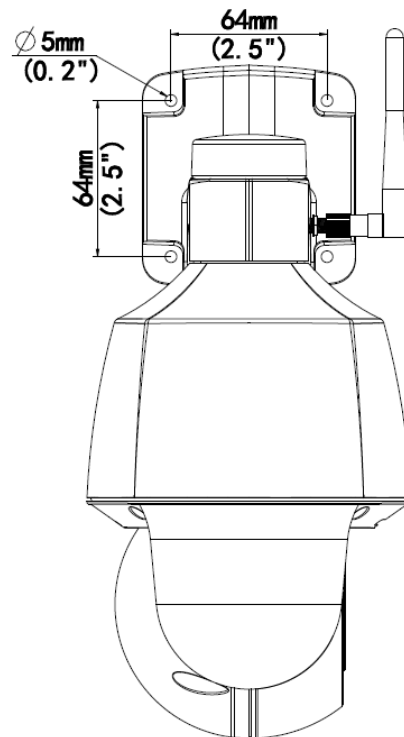

Dimensions

Zhejiang Uniview Technologies Co., Ltd.

No. 369, Xietong Road, Xixing Sub-district, Binjiang District, Hangzhou City, 310051, Zhejiang Province, China

Email: overseasbusiness@uniview.com; globalsupport@uniview.com

<http://www.uniview.com>

©2023-2024 Zhejiang Uniview Technologies Co., Ltd. All rights reserved.

*Product specifications and availability are subject to change without notice.