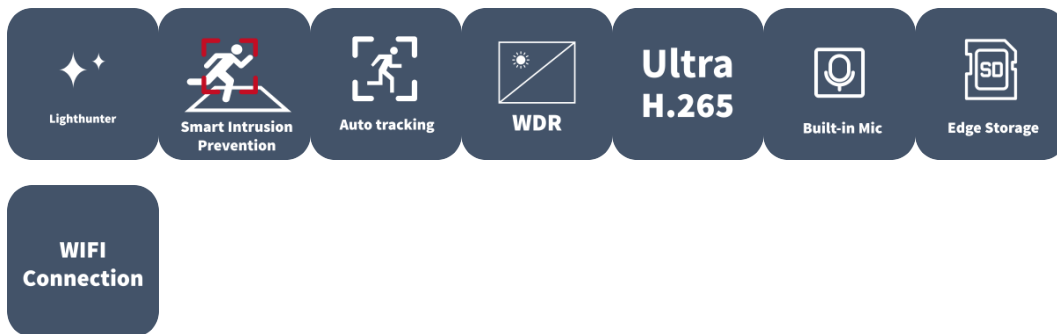

2MP LightHunter WIFI IR Network PTZ Camera

IPC6312LR-AX4W-VG

Features

- High quality image with 2MP, 1/2.7"CMOS sensor
- Ultra 265, H.265, H.264, MJPEG
- Smart intrusion prevention, support false alarm filtering, include Cross Line, Intrusion, Enter Area, Leave Area detection
- automatic selection of best snapshots
- People Counting, support people flow counting and crowd density monitoring, suitable for different statistical scenarios
- LightHunter technology ensures ultra-high image quality in low illumination environment
- Up to 120 dB Optical WDR (Wide Dynamic Range)
- Wi-Fi connection and easy installation
- Built-in Mic & Speaker
- Smart IR, Up to 50 m (164 ft) IR distance
- Micro SD, up to 256GB
- IP66 protection