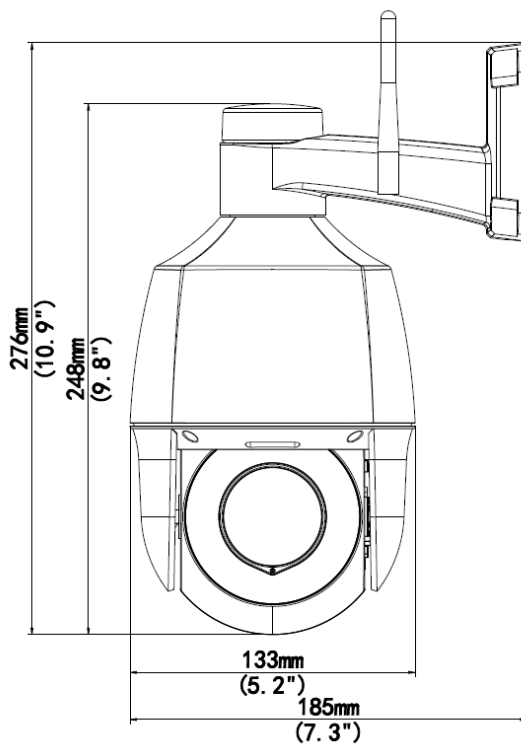

Dimensions

Zhejiang Uniview Technologies Co., Ltd.

No. 369, Xietong Road, Xixing Sub-district, Binjiang District, Hangzhou City, 310051, Zhejiang Province, China

Email: overseasbusiness@uniview.com; globalsupport@uniview.com

<http://www.uniview.com>

©2023-2024 Zhejiang Uniview Technologies Co., Ltd. All rights reserved.

*Product specifications and availability are subject to change without notice.