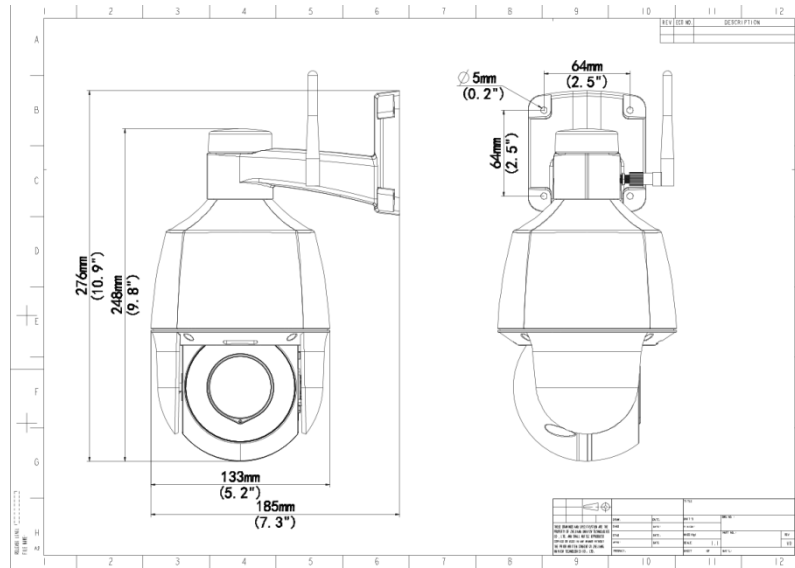

Dimensions

Zhejiang Uniview Technologies Co., Ltd.

No. 369, Xietong Road, Xixing Sub-district, Binjiang District, Hangzhou City, 310051, Zhejiang Province, China

Email: overseasbusiness@uniview.com; globalsupport@uniview.com

<http://www.uniview.com>

©2023-2024 Zhejiang Uniview Technologies Co., Ltd. All rights reserved.

*Product specifications and availability are subject to change without notice.