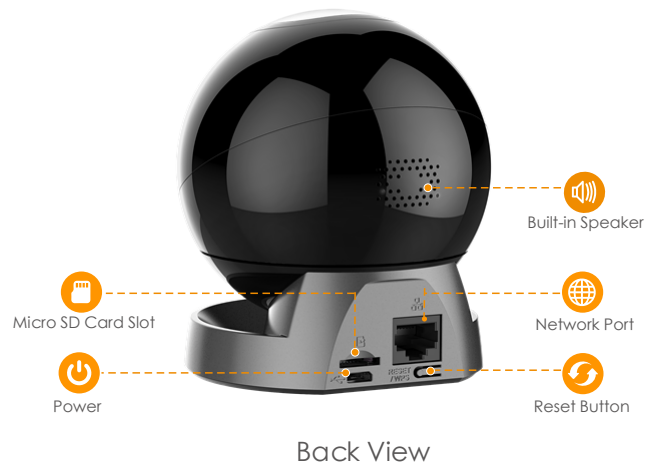

Imou

Rex 4MP

4MP H.265 Wi-Fi Pan & Tilt Camera

With 4MP QHD live monitoring and pan & tilt feature, Rex 4MP ensures every corner of your home completely covered. Human Detection quickly finds human targets in the images and sends a notification to you. With built-in spotlight and siren, Rex 4MP actively keeps unwelcome visitors away from what you care about. Privacy Mode helps protect your personal privacy when you are home, and Smart Tracking function lets the camera follows moving objects when it detects motion.

Abnormal Sound Alarm

Sends alerts to your smartphone when it detects abnormal sound

Auto-tour

Survey the area 360° horizontally or tour between favorite points

Diversified Storage

Supports NVR, Cloud Storage or Micro SD card (up to 256GB)

Specifications

Camera

1/2.7" 4 Megapixel Progressive CMOS
 4MP (2560 x 1440)
 Night Vision: 10m(33ft) Distance
 3.6mm Fixed Lens
 Field of View : 92° (H), 48° (V), 109° (D)
 355° Pan & 0~90° Tilt

Video & Audio

Auxiliary Interface

Micro SD Card Slot (up to 256GB)
 Built-in Mic & Speaker
 Reset Button

General

DC 5V1.5A Power Supply
 Power Consumption:<5.5W
 Working Environment:-10° C~+45° C, Less Than 95%RH
 Dimensions: 90 x 90 x 107.4mm (3.5 x 3.5 x 4.3inch)
 Weight: 256g (0.56lb)
 CE, FCC