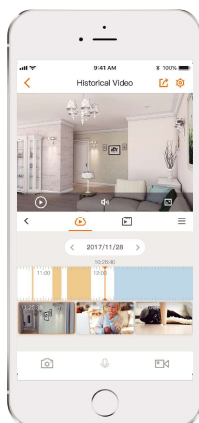

imou

Ranger SE

1080P H.265 Wi-Fi Pan & Tilt Camera

With 1080P Full HD live monitoring and 0~355° pan & -10~80° tilt features, Ranger SE ensures every corner of your home completely covered. Human Detection quickly finds human targets in images and immediately sends a notification to you. Privacy Mode helps protect your personal privacy when you are home, and Smart Tracking function lets the camera follows moving objects when it detects motion.

-  **H.265 1080P Full HD**
See more than 720P
-  **Smart Tracking**
Automatically tracks moving objects
-  **Privacy Mode**
Hide the lens to protect your personal privacy
-  **Human Detection**
Quickly find human targets in you home
-  **Abnormal Sound Alarm**
Sends alerts to your smartphone when it detects abnormal sound
-  **Alarm Notification**
Sends instant alerts to your mobile phone when an event is detected
-  **Built-in Siren**
Scare strangers away from your home
-  **Diversified Storage**
Supports NVR, Cloud Storage or Micro SD card (up to 256GB)
-  **Two-way Talk**
Communicate with family and pets easily

Front View

Back View

Specifications

Camera

1/2.8" 2Megapixel Progressive CMOS
 2MP(1920 x 1080)
 Night Vision: 10m(33ft) Distance
 3.6mm Fixed Lens
 Field of View : 83° (H), 44° (V), 99° (D)
 0~355° Pan & -10~80° Tilt