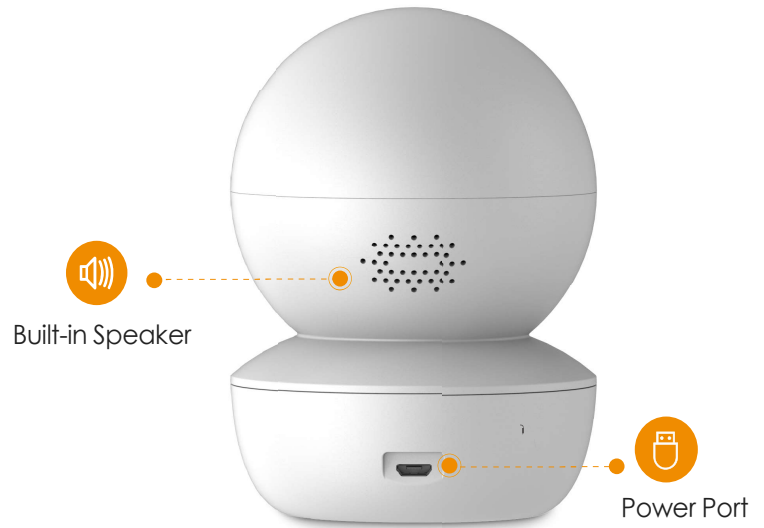

imou

Ranger SE

1080P H.265 Wi-Fi Pan & Tilt Camera

With 1080P Full HD live monitoring and 0~355° pan & -10~80° tilt features, Ranger SE ensures every corner of your home completely covered. Human Detection quickly finds human targets in images and immediately sends a notification to you. Privacy Mode helps protect your personal privacy when you are home, and Smart Tracking function lets the camera follows moving objects when it detects motion.

-  **H.265 1080P Full HD**
See more than 720P
-  **Smart Tracking**
Automatically tracks moving objects
-  **Privacy Mode**
Hide the lens to protect your personal privacy
-  **Human Detection**
Quickly find human targets in you home
-  **Abnormal Sound Alarm**
Sends alerts to your smartphone when it detects abnormal sound
-  **Alarm Notification**
Sends instant alerts to your mobile phone when an event is detected
-  **Built-in Siren**
Scare strangers away from your home
-  **Diversified Storage**
Supports NVR, Cloud Storage or Micro SD card (up to 256GB)
-  **Two-way Talk**
Communicate with family and pets easily

Front View

Back View

Specifications

Camera

1/2.8" 2Megapixel Progressive CMOS
 2MP(1920 x 1080)
 Night Vision: 10m(33ft) Distance
 3.6mm Fixed Lens
 Field of View : 83° (H), 44° (V), 99° (D)
 0~355° Pan & -10~80° Tilt

Wi-Fi:IEEE802.11b/g/n,50m Open Field
 Imou App: iOS, Android
 Onvif

Auxiliary Interface

Micro SD Card Slot (up to 256GB)
 Built-in Mic & Speaker
 Reset Button

General

DC 5V1A Power Supply
 Power Consumption:<5W
 Working Environment:-10° C~+45° C, Less Than 95%RH
 Dimensions: 80 × 80 × 110.4mm (3.16 × 3.16 × 4.36 inch)
 Weight: 192g (0.42lb)
 CE, FCC