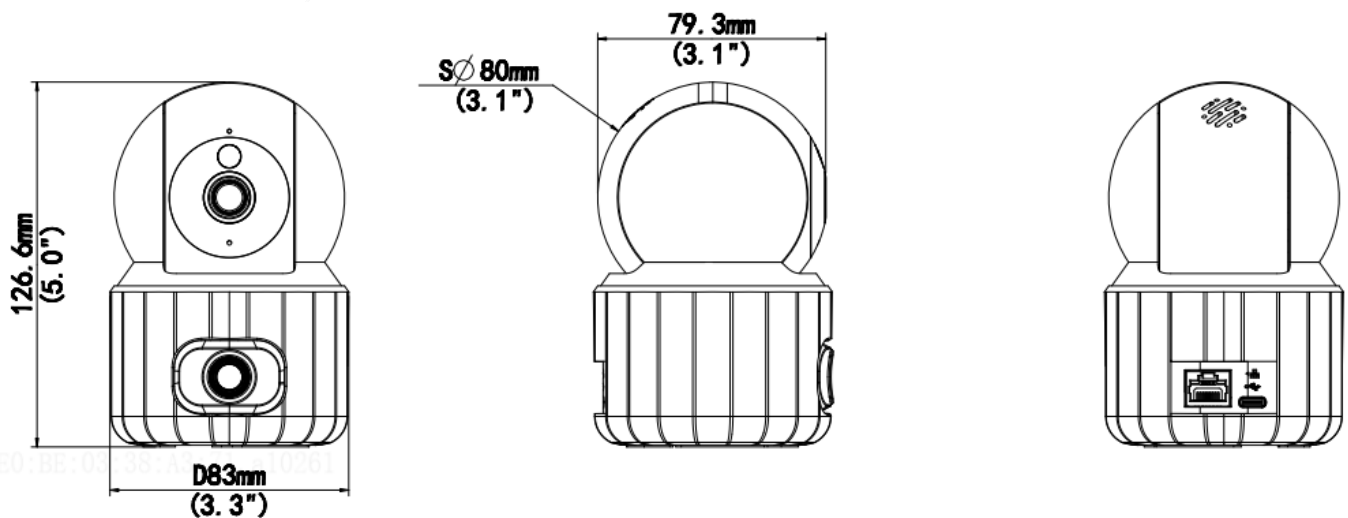

Preset speed: N/A	Preset speed: 50°/s
Tilt Range	0° ~ 15°	-15° ~ 90°
Tilt Speed	N/A	17°/s ~ 50°/s
	Preset speed: N/A	Preset speed: 50°/s
Number of Presets	20	
Interface		
Built-in Mic	Support	
Built-in Speaker	Support	
Wi-Fi	Support	
Network	1 * RJ45 10M/100M Base-TX Ethernet	
Certifications		
EMC	CE EMC (EN 55032, EN 61000-3-3, EN IEC 61000-3-2, EN 55035) FCC (FCC 47 CFR part15 B)	
RF	FCC ID (FCC CFR 47 part15 C) CE RED (EN 301 489-1, EN 301 489-17, EN 300 328, EN 62311)	
Safety	CE LVD (EN 62368-1)	
Environment	CE-RoHS (2011/65/EU; (EU)2015/863); WEEE (2012/19/EU)	
General		
Power	DC 5V/1.5A	
	USB type-C interface	
Dimensions (Ø x H)	Φ80 x 127mm (Ø3.1" x 4.8")	
Weight	0.22kg(0.49lb)	
Working Environment	-10°C~50°C(-14°F ~ 122°F), Humidity: ≤95% RH (non-condensing)	
Storage Environment	-10°C~50°C(-14°F ~ 122°F), Humidity: ≤95% RH (non-condensing)	
Surge Protection	N/A	
Reset Button	Support	
LED indicator	1, red/blue	

Dimensions