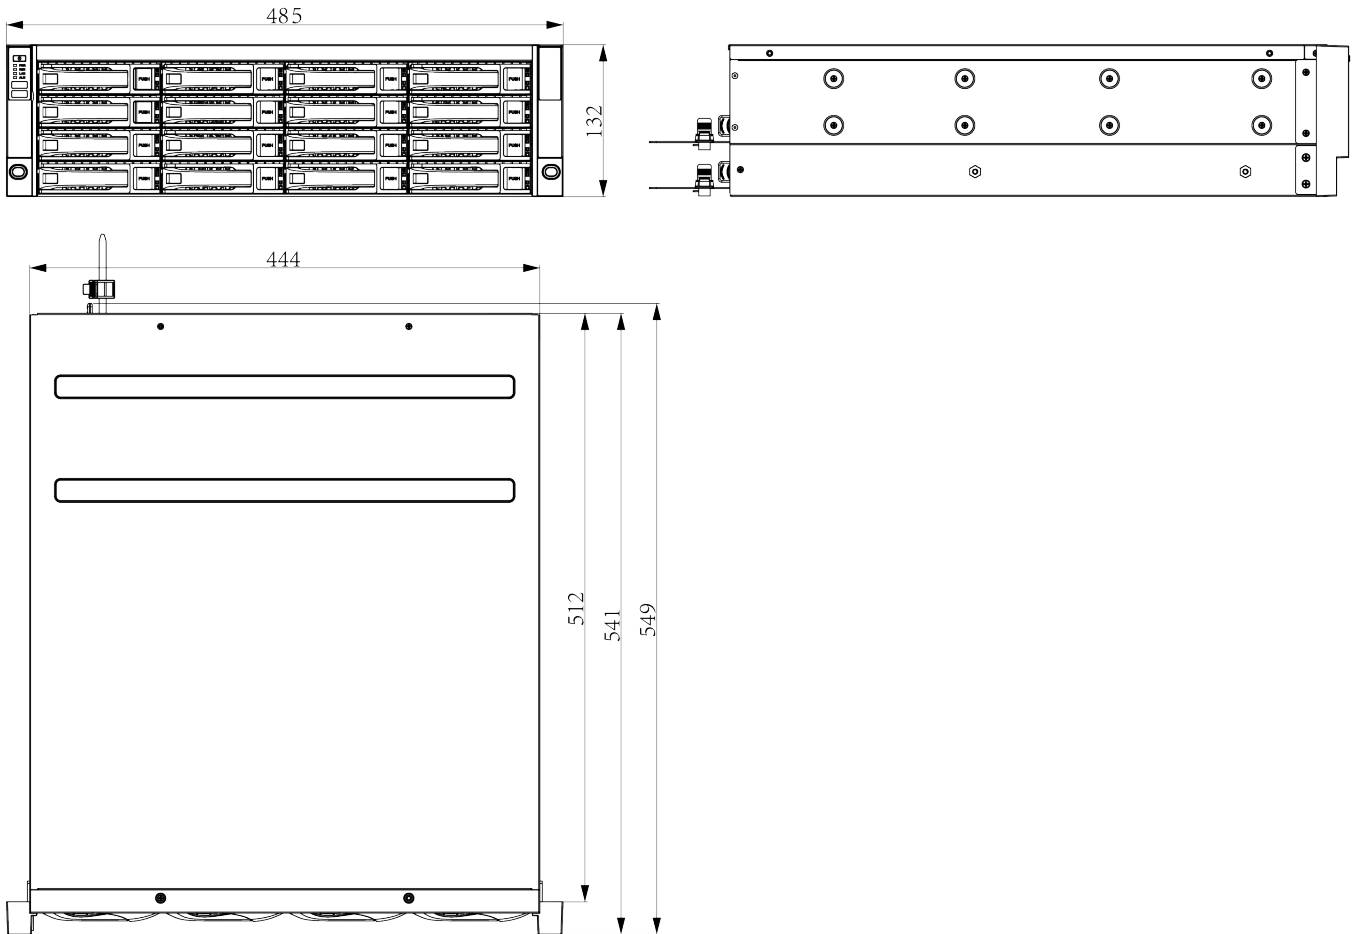

### KEY FEATURES

- Up to 80-ch IP camera accesses
- Incoming/Outgoing bandwidth: 640Mbps/320Mbps
- S+265, H.265, S+264, H.264 video formats
- Max. decoding capability: 16MP(30fps) × 3 or 1080P(30fps) × 24
- 16-ch synchronous playback
- Up to 24 TB capacity for each HDD
- Simultaneous HDMI1 and VGA1 outputs; Simultaneous HDMI2 and VGA2 outputs
- HDMI output at up to 4K resolution
- 2 × RJ-45, 10/100/1000 Mbps self-adaptive Ethernet port
- S+ 265 compression effectively reduces the storage space by up to 75%
- Support cloud upgrade

## DIMENSIONS (Unit: mm)