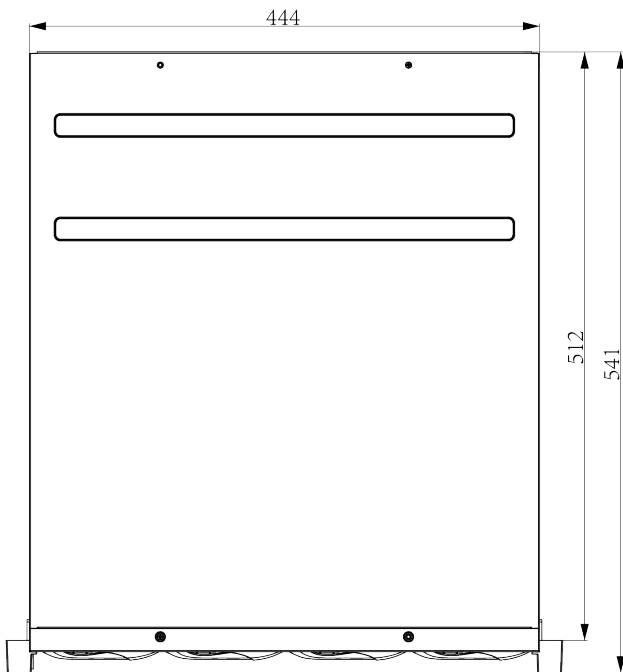

Operating Humidity	10%~90%RH (non-condensing)
Storage Temperature	-20°C~+60°C (-4°F~+140°F)
Package Kit	Network Video Recorder; Screw Pack; Mouse; European Standard Power Cord

DIMENSIONS (Unit: mm)