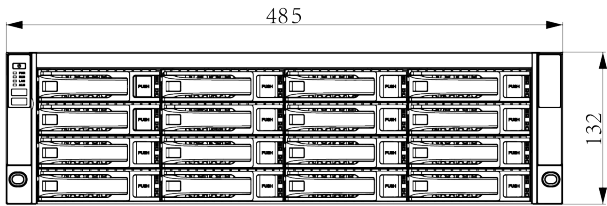

Operating Humidity	10%~90%RH (non-condensing)
Storage Temperature	-20°C~+60°C (-4°F~+140°F)
Package Kit	Network Video Recorder; Screw Pack; Mouse; European Standard Power Cord

DIMENSIONS (Unit: mm)