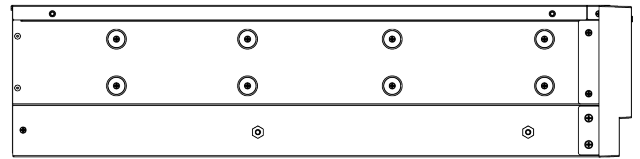

Operating Humidity	10%~90%RH (non-condensing)
Storage Temperature	-20°C~+60°C (-4°F~+140°F)
Package Kit	Network Video Recorder; Screw Pack; Mouse; European Standard Power Cord

DIMENSIONS (Unit: mm)