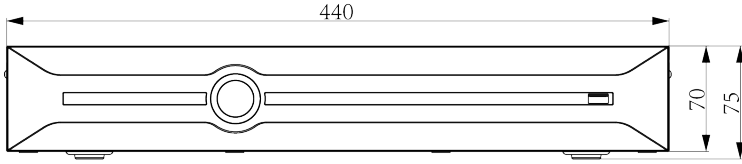

DIMENSIONS (Unit: mm)