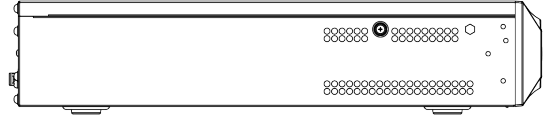

DIMENSIONS (Unit: mm)