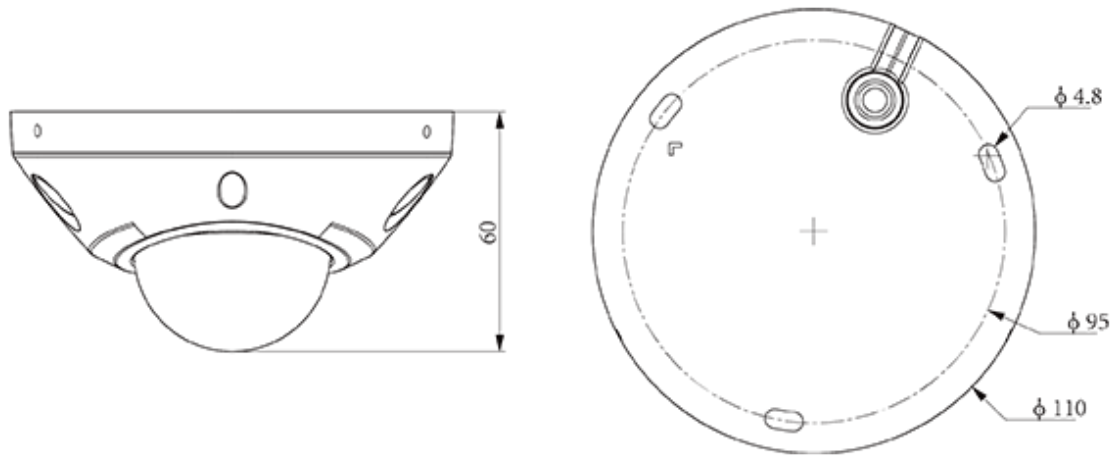

Operating Humidity	≤95%RH
Storage Temperature	-40°C~65°C(-40°F~149°F)
Storage Humidity	10%~95%RH(non-condensing)
Power Supply	DC12V±25%,Max. 6.5W; PoE:IEEE 802.3af,Max. 8W
Protection	Surge4000V; ESD6000V; IP66; IK08
Boundary Dimensions	110(L)110(W)60(H)mm
Package Dimensions	140(L)140(W)120(H)mm
GrossWeight	0.5kg

DIMENSIONS (Unit: mm)

Assembly diagram of Junction Box