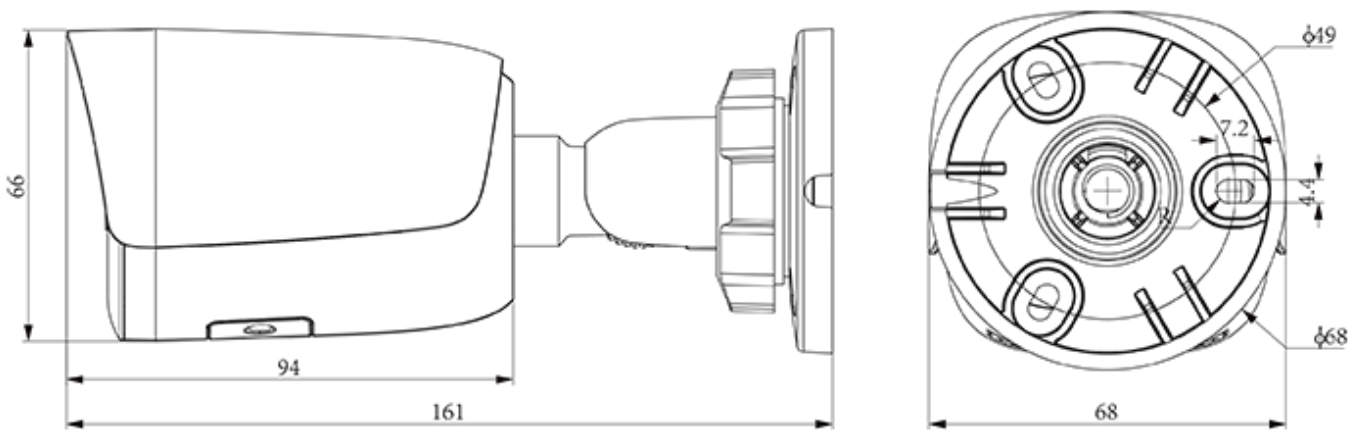

Operating Humidity	≤95%RH
Storage Temperature	-40°C~65°C(-40°F~149°F)
Storage Humidity	10%~95%RH(non-condensing)
Power Supply	DC12V±25%,Max. 6.5W; PoE:IEEE 802.3af,Max. 8W
Protection	Surge4000V; ESD6000V; IP67
Boundary Dimensions	160(L)73(W)73(H)mm
Package Dimensions	195(L)95(W)105(H)mm
GrossWeight	0.65kg

DIMENSIONS (Unit: mm)

Assembly diagram of Junction Box