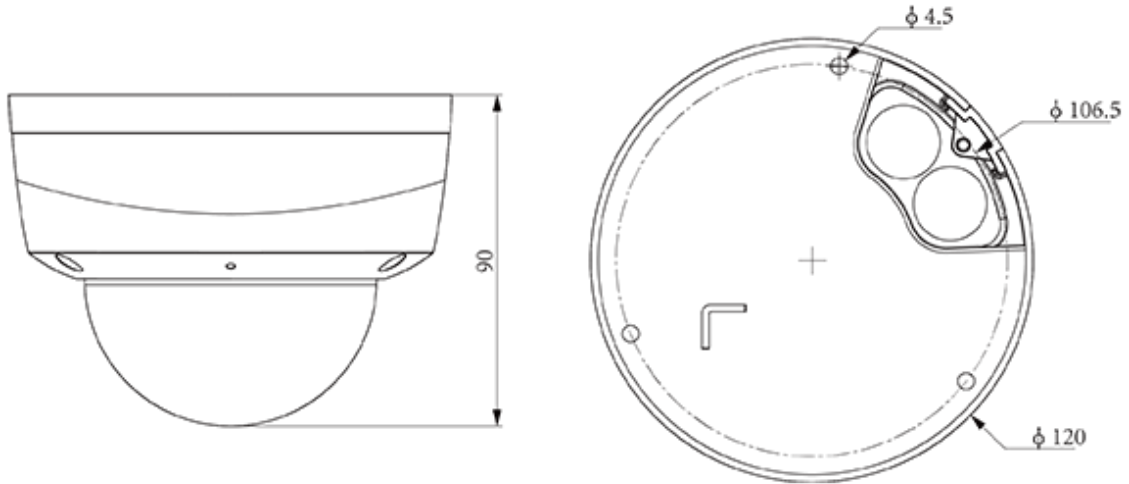

Boundary Dimensions	120(L)120(W)90(H)mm
Package Dimensions	140(L)140(W)120(H)mm
GrossWeight	0.61kg

DIMENSIONS (Unit: mm)

Assembly diagram of Junction Box

A36

A29

A25

A35