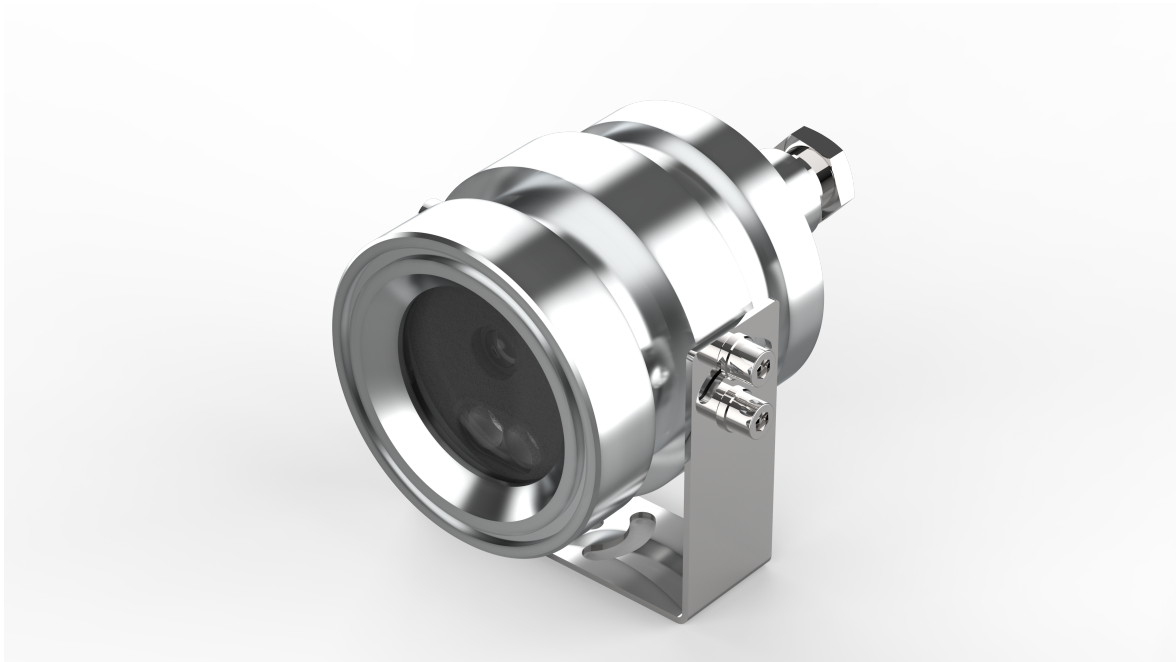

TC-C35PN Spec:I3/E/H/4mm

5MP Fixed IR Bullet Camera

Pro Series

KEY FEATURES

- Metal housing
- Up to 5MP, 2880×1620@30fps
- S+265/H.265/H.264B/H.264M/H.264H/Motion JPEG
- Color: 0.002Lux@(F1.6, AGC ON), B/W: 0Lux with IR
- IR range up to 30m
- Support microSD/microSDHC/microSDXC card, up to 512GB
- Support smart surveillance, face capture
- Support human/vehicle classification
- Operating conditions -35°C~65°C(-31°F~149°F), ≤95%RH
- DC12V±25%, Max. 7W, PoE: IEEE 802.3af, Max. 8W
- IP68

SPECIFICATIONS

Camera	
Image Sensor	1/2.7"CMOS
Min. Illumination	Color:0.002Lux@(F1.6,AGC ON),B/W:0Lux with IR
Shutter Time	1s~1/100000s
Day&Night	IR-cut filter with auto switch (ICR)
Smart IR	Yes
WDR	120dB
S/N	>39dB
Angle Adjustment	0~360°(P); -45~45°(T)
Lens	
Lens Type	Fixed focal lens
Focal Length	4mm
Lens Mount	M12
Aperture Range	F1.6
Aperture Type	Fixed
Field of View	91°(H); 46.4°(V); 107°(D)
DORI Distance	Detect:80m Observe:31.5m Recognize:16m Identify:8m
Illuminator	
IR LEDs	2
IR Distance	Up to 30m
Wavelength	850nm
Compression Standard	
Video Compression	S+265/H.265/H.264B/H.264M/H.264H/Motion JPEG
Video Bit Rate	32k~16Mbps
Audio Compression	G.711A/G.711U/ADPCM_D/AAC_LC
Audio Sampling Rate	8kHz/32kHz/48kHz
Image	
Max. Resolution	5MP,2880×1620@30fps
Main Stream	PAL:25fps(2880×1620, 2688×1520, 2560×1440, 2304×1296) 50fps(1920×1080, 1280×720) NTSC:30fps(2880×1620, 2688×1520, 2560×1440, 2304×1296) 60fps(1920×1080, 1280×720)
Sub Stream	PAL:25fps(704×576, 704×288, 640×360, 352×288) NTSC:30fps(704×480, 704×240, 640×360, 352×240)
Third Stream	PAL:25fps(1920×1080, 1280×720, 704×576, 640×360, 704×288, 352×288) NTSC:30fps(1920×1080, 1280×720, 704×480, 640×360, 704×240, 352×240)
BLC	Yes
HLC	Yes
AGC	Yes