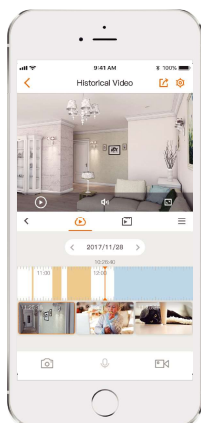

imou

Rex 2D 3MP

3MP H.265 Wi-Fi Pan & Tilt Camera

With 3MP/2K live monitoring and panoramic pan & tilt feature, Rex 2D ensures every corner of your home completely covered. Human Detection quickly finds human targets in the images and sends a notification to you. With built-in siren, Rex 2D actively keeps unwelcome visitors away from what you care about. Privacy Mode helps protect your personal privacy when you are home, and Smart Tracking function lets the camera follow moving objects when it detects motion.

- | | | |
|--|---|---|
|  H.265 3MP/2K
Sees more than 1080P |  Human Detection
Quickly finds human targets in your home |  Smart Tracking
Automatically tracks moving objects |
|  Privacy Mode
Hides the lens to protect your personal privacy |  Active Deterrence
Scare away unwelcome visitors with built-in siren |  Two-way Talk
Real-time communicates with people at the camera |
|  24/7 Protection
Infrared night vision for clear-as-day clarity even in pitch dark |  Abnormal Sound Alarm
Sends alerts to your smartphone when it detects abnormal sound |  Auto-cruise
Survey the area 360° horizontally or cruise between favorite points |
|  Diversified Storage
Supports NVR, Cloud Storage or Micro SD card (up to 256GB) |  Alarm Notification
Sends instant motion-activated alerts to your mobile phone |  Wi-Fi Connection
IEEE802.11b/g/n(2.4GHz) |

Stay close with what you care

With Cloud service, you will have access to what you care as long as Internet is available. You can record daily or motion videos on Cloud and play back anytime anywhere.

<http://www.imoulife.com>

Front View

Back View

Specifications

Camera

1/2.8" Progressive CMOS
 3MP(2304 x 1296)
 Night Vision: 10m(33ft) Distance
 3.6mm Fixed Lens
 Field of View : 83° (H), 46° (V), 102° (D)
 0~355° Pan & 0~90° Tilt