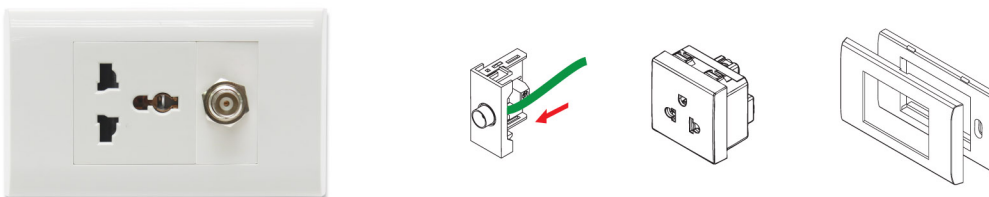

## SMART F-Type w / POWER OUTLET

LINK Smart F-Type Outlet w/ Universal Socket designed fitting for standard 2" X 4" box, easy installation and color are similar to electrical face plate. F-type port and Universal socket were included, F-Type port is F-Type Jack (easy to install). Design 2 layer : base and face plate.

## SMART CCTV w / POWER OUTLET

LINK Smart CCTV w/Power Outlet designed fitting for standard 2" X 4" box, easy installation and similar color of electrical face plate. BNC port and electrical socket were included, BNC port is BNC Jack crimp type (easy to install). Designed in Double layer : (base / face plate.)

### ORDERING INFORMATION

PART NO.	DESCRIPTION	COLOR
UC-1011	SMART CCTV with POWER OUTLET	SHINY WHITE

## SMART TV w/ POWER OUTLET

LINK Smart TV Outlet w/ Universal Socket designed fitting for standard 2" X 4" box, easy installation and similar color of electrical face plate. PAL port and Universal socket were included, PAL port is screw type (easy to install). Designed in double layer (base /face plate).