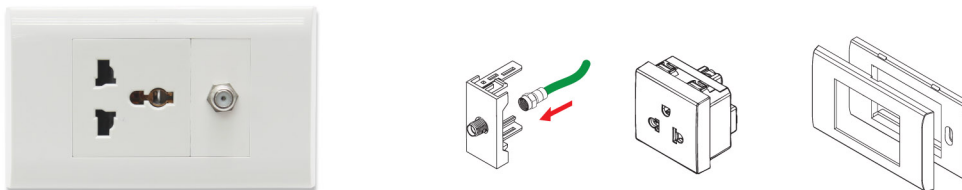

## SMART F-Type w / POWER OUTLET

LINK Smart F-Type Outlet w/ Universal Socket designed fitting for standard 2" X 4" box, easy installation and color are similar to electrical face plate. F-type port and Universal socket were included, F-Type port is F-Type Jack (easy to install). Design 2 layer : base and face plate.

### ORDERING INFORMATION

PART NO.	DESCRIPTION	COLOR
UC-1111	SMART F-Type with Universal Socket	SHINY WHITE

## SMART CCTV w / POWER OUTLET

LINK Smart CCTV w/Power Outlet designed fitting for standard 2" X 4" box, easy installation and similar color of electrical face plate. BNC port and electrical socket were included, BNC port is BNC Jack crimp type (easy to install). Designed in Double layer : (base / face plate.)

## SMART TV w/ POWER OUTLET

LINK Smart TV Outlet w/ Universal Socket designed fitting for standard 2" X 4" box, easy installation and similar color of electrical face plate. PAL port and Universal socket were included, PAL port is screw type (easy to install). Designed in double layer (base /face plate).