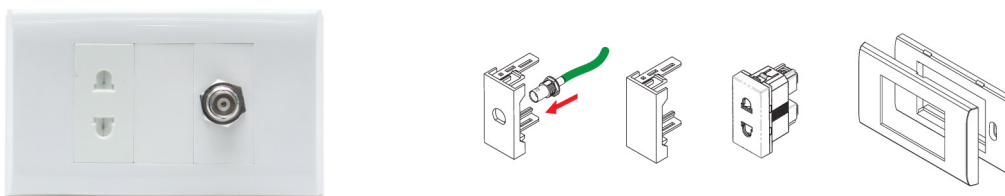

## SMART F-Type w / POWER OUTLET

LINK Smart F-Type Outlet w/ Universal Socket designed fitting for standard 2" X 4" box, easy installation and color are similar to electrical face plate. F-type port and Universal socket were included, F-Type port is F-Type Jack (easy to install). Design 2 layer : base and face plate.

### ORDERING INFORMATION

PART NO.	DESCRIPTION	COLOR
UC-1111	SMART F-Type with Universal Socket	SHINY WHITE

## SMART CCTV w / POWER OUTLET

LINK Smart CCTV w/Power Outlet designed fitting for standard 2" X 4" box, easy installation and similar color of electrical face plate. BNC port and electrical socket were included, BNC port is BNC Jack crimp type (easy to install). Designed in Double layer : (base / face plate.)

## SMART TV w/ POWER OUTLET

LINK Smart TV Outlet w/ Universal Socket designed fitting for standard 2" X 4" box, easy installation and similar color of electrical face plate. PAL port and Universal socket were included, PAL port is screw type (easy to install). Designed in double layer (base /face plate).