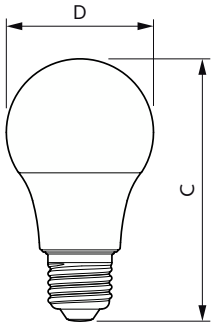

## Warnings and Safety

- Operating temperature range is between -20° C and 45° C ambient
- Operating temperature range is between -20° C and 45° C ambient
- Only to apply in dry or damp locations and most of open fixtures with lamp-holders that offer sufficient space (10 mm free air space)
- Only to apply in dry or damp locations and most of open fixtures with lamp-holders that offer sufficient space (10 mm free air space)
- Not intended for use with emergency light fixtures or exit lights
- Not intended for use with emergency light fixtures or exit lights

## Dimensional drawing

Product	D	C
MAS LEDbulb DT 8-60W E27 A60 CL	60.5 mm	110 mm