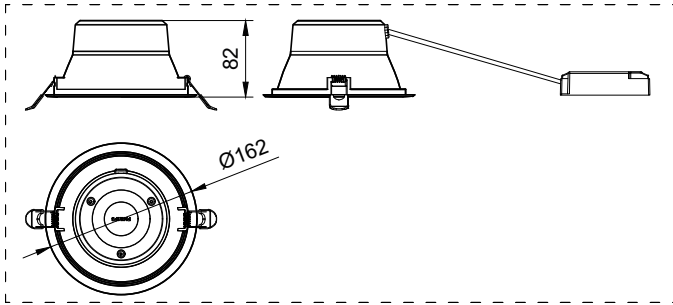

Versions

GreenSpace G6

GreenSpace G6

GreenSpace G6

Dimensional drawing

General Information

Gear	-
Operating and Electrical	
Protection class IEC	Safety class II
Input Voltage	220 to 240 V
Line Frequency	50 or 60 Hz
Mechanical and Housing	
Optical cover type	Polycarbonate Diffuser
Mech. impact protection code	IK03
Approval and Application	
Ambient temperature range	-20 to +40 °C
CE mark	Yes
ENEC mark	-
Flammability mark	-
Glow-wire test	Temperature 650 °C, duration 5 s