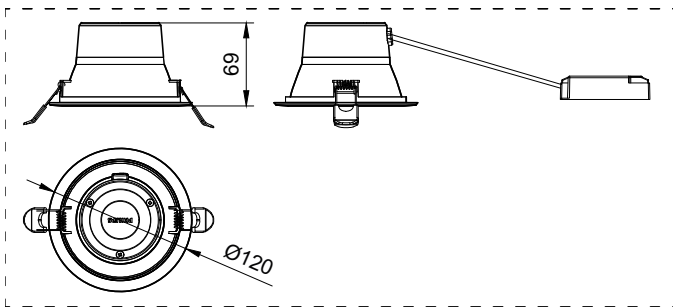

Versions

GreenSpace G6

GreenSpace G6

GreenSpace G6

Dimensional drawing

General Information

Gear	-
Operating and Electrical	
Protection class IEC	Safety class II
Input Voltage	220 to 240 V
Line Frequency	50 or 60 Hz
Mechanical and Housing	
Optical cover type	Polycarbonate Diffuser
Mech. impact protection code	IK03
Approval and Application	
Ambient temperature range	-20 to +40 °C
CE mark	Yes
ENEC mark	-
Flammability mark	-
Glow-wire test	Temperature 650 °C, duration 5 s