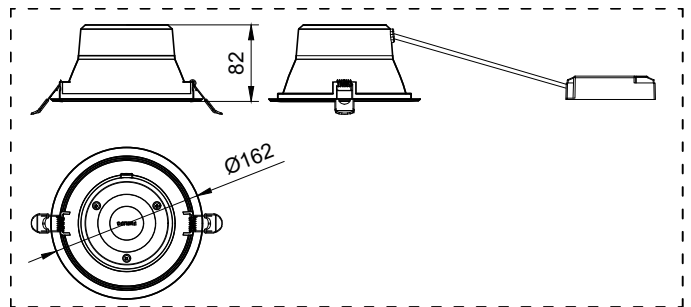

Versions

GreenSpace G6

GreenSpace G6

GreenSpace G6

Dimensional drawing

General Information

Gear	-
Operating and Electrical	
Protection class IEC	Safety class II
Input Voltage	220 to 240 V
Line Frequency	50 or 60 Hz
Mechanical and Housing	
Optical cover type	Polycarbonate Diffuser
Mech. impact protection code	IK03
Approval and Application	
Ambient temperature range	-20 to +40 °C
CE mark	Yes
ENEC mark	-
Flammability mark	-
Glow-wire test	Temperature 650 °C, duration 5 s