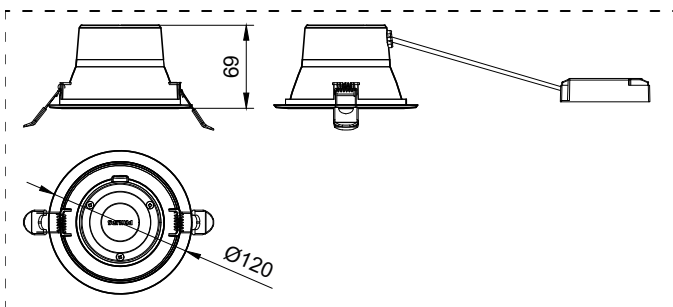

Versions

GreenSpace G6

GreenSpace G6

GreenSpace G6

Dimensional drawing

General Information

Gear	-
Operating and Electrical	
Protection class IEC	Safety class II
Input Voltage	220 to 240 V
Line Frequency	50 or 60 Hz
Mechanical and Housing	
Optical cover type	Polycarbonate Diffuser
Mech. impact protection code	IK03
Approval and Application	
Ambient temperature range	-20 to +40 °C
CE mark	Yes
ENEC mark	-
Flammability mark	-
Glow-wire test	Temperature 650 °C, duration 5 s