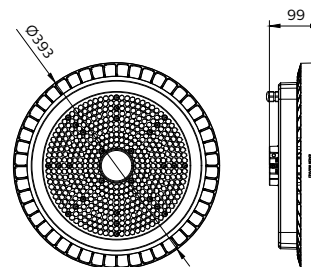

GreenPerform Highbay G5

Features

- 170 lm/W system efficacy
- 75,000 hours L70B50 lifetime @Ta 35°
- Glare control (Narrow Beam), uniform illuminance (Wide Beam)
- Works seamlessly with the Interact IoT software and platform
- Cold room application support

Application

- Manufacturing
- Warehouses
- Logistic center
- Exhibition hall

Specifications

Mounting type	Suspended
	Pipe
	Surface
Operating Temperature range	-30 to +50 °C
Light Source	LED
Mains Voltage	220-240V / 50-60Hz
Mains connection	Flying cable
Mechanical Accessories	Hook for suspension
	Mounting bracket for surface
Dimming	PSU: non-dimmable
	PSD: Dimmable via Dali-broadcasting
	Connected: Wireless control, compatible with SNH210 sensor
Control system input	DALI/Wireless
Integrated sensors	SNH210
Material	Housing: die-cast aluminium
Main color of the luminaire	RAL7012
Flicker / Pst / SVM	PSU: <30%
	PSD/Connected: <3.2%
Luminous flux	10klm-30klm
Power consumption	67W-205W

Luminaire efficacy	Up to 160lm/W
Correlated color temperature - CCT	4000K
Color Rendering index - CRI	6500K
Color Rendering index - CRI	80
Beam angle	WB: 85°
	NB: 55°
Optical cover/lens material	PC
Optical cover/lens finish	Clear
Protection Class	Class I
IEC61140	
Mechanical impact protection	IK08
Ingress protection	IP65
Driver replaceable	Yes
UGR	WB: 25
	NB: 22
Installation	Suspended
	Pipe
	Surface

Dimensional drawing