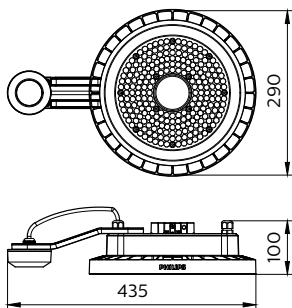

GreenPerform Highbay G5

Features

- 170 lm/W system efficacy
- 75,000 hours L70B50 lifetime @Ta 35°
- Glare control (Narrow Beam), uniform illuminance (Wide Beam)
- Works seamlessly with the Interact IoT software and platform
- Cold room application support

Application

- Manufacturing
- Warehouses
- Logistic center
- Exhibition hall

Specifications

Mounting type	Suspended
	Pipe
	Surface
Operating Temperature range	-30 to +50 °C
Light Source	LED
Mains Voltage	220-240V / 50-60Hz
Mains connection	Flying cable
Mechanical Accessories	Hook for suspension
	Mounting bracket for surface
Dimming	PSU: non-dimmable
	PSD: Dimmable via Dali-broadcasting
	Connected: Wireless control, compatible with SNH210 sensor
Control system input	DALI/Wireless
Integrated sensors	SNH210
Material	Housing: die-cast aluminium
Main color of the luminaire	RAL7012
Flicker / Pst / SVM	PSU: <30%
	PSD/Connected: <3.2%
Luminous flux	10klm-30klm
Power consumption	67W-205W

Luminaire efficacy	Up to 160lm/W
Correlated color temperature - CCT	4000K
Color Rendering index - CRI	6500K
Color Rendering index - CRI	80
Beam angle	WB: 85°
	NB: 55°
Optical cover/lens material	PC
Optical cover/lens finish	Clear
Protection Class	Class I
IEC61140	
Mechanical impact protection	IK08
Ingress protection	IP65
Driver replaceable	Yes
UGR	WB: 25
	NB: 22
Installation	Suspended
	Pipe
	Surface

Dimensional drawing