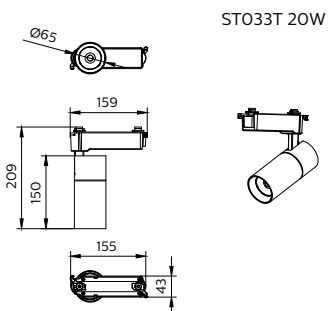

Essential Smartbright Projector
(Wide Voltage) Gen 2

Essential Smartbright Projector
(Wide Voltage) Gen 2

Dimensional drawing

Essential Smartbright Projector (Wide Voltage) Gen 2

Dimensional drawing

General Information	
Driver included	Yes
Gear	EB
Number of gear units	1 unit
Light Technical	
Color rendering index (CRI)	>90
Number of light sources	1
Operating and Electrical	
Protection class IEC	Safety class II
Input Voltage	110 to 240 V
Line Frequency	50 or 60 Hz
Suitable for random switching	No
Controls and Dimming	
Dimmable	-
Maximum dim level	Not applicable
Mechanical and Housing	
Optical cover type	Polycarbonate
Mech. impact protection code	IK03
Ingress protection code	IP20
Approval and Application	
Ambient temperature range	-20 °C to 45 °C
CE mark	No
ENEC mark	-
Flammability mark	For mounting on normally flammable surfaces
Glow-wire test	Temperature 650 °C, duration 30 s
Initial Performance (IEC Compliant)	
Luminous flux tolerance	-0%,+20%