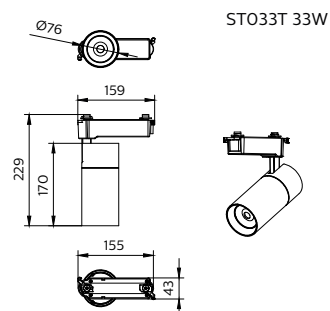

Essential Smartbright Projector
(Wide Voltage) Gen 2

Essential Smartbright Projector
(Wide Voltage) Gen 2

Dimensional drawing

Essential Smartbright Projector (Wide Voltage) Gen 2

Dimensional drawing

General Information	
Driver included	Yes
Gear	EB
Number of gear units	1 unit
Light Technical	
Color rendering index (CRI)	>90
Number of light sources	1
Operating and Electrical	
Protection class IEC	Safety class II
Input Voltage	110 to 240 V
Line Frequency	50 or 60 Hz
Suitable for random switching	No
Controls and Dimming	
Dimmable	-
Maximum dim level	Not applicable
Mechanical and Housing	
Optical cover type	Polycarbonate
Mech. impact protection code	IK03
Ingress protection code	IP20
Approval and Application	
Ambient temperature range	-20 °C to 45 °C
CE mark	No
ENEC mark	-
Flammability mark	For mounting on normally flammable surfaces
Glow-wire test	Temperature 650 °C, duration 30 s
Initial Performance (IEC Compliant)	
Luminous flux tolerance	-0%,+20%