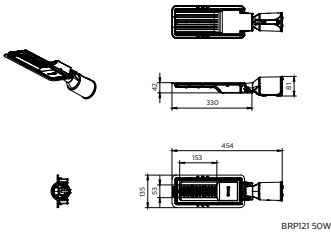

Application

- Amenity/Security/Landscape/ Plaza square/Parking/Architectural lighting

BRP121

Versions

Essential Smartbright Pathway gen2

Essential Smartbright Pathway gen2

Dimensional drawing

BRP121 50W