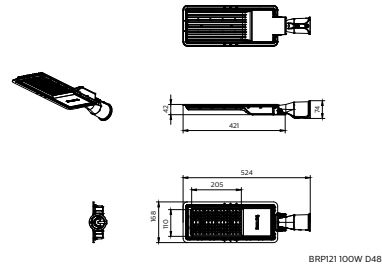

Application

- Amenity/Security/Landscape/ Plaza square/Parking/Architectural lighting

BRP121

Versions

Essential Smartbright Pathway gen2

Essential Smartbright Pathway gen2

Dimensional drawing

BRP121 50W

BRP121 100W D48

BRP121 50W D48

Product details

Essential Smartbright Pathway gen2

General Information

Driver included	Yes
Gear	EB
Number of gear units	1 unit

Light Technical

Color rendering index (CRI)	≥70
Number of light sources	1