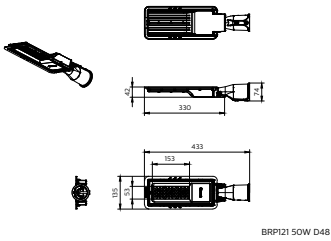

BRP121 50W D48