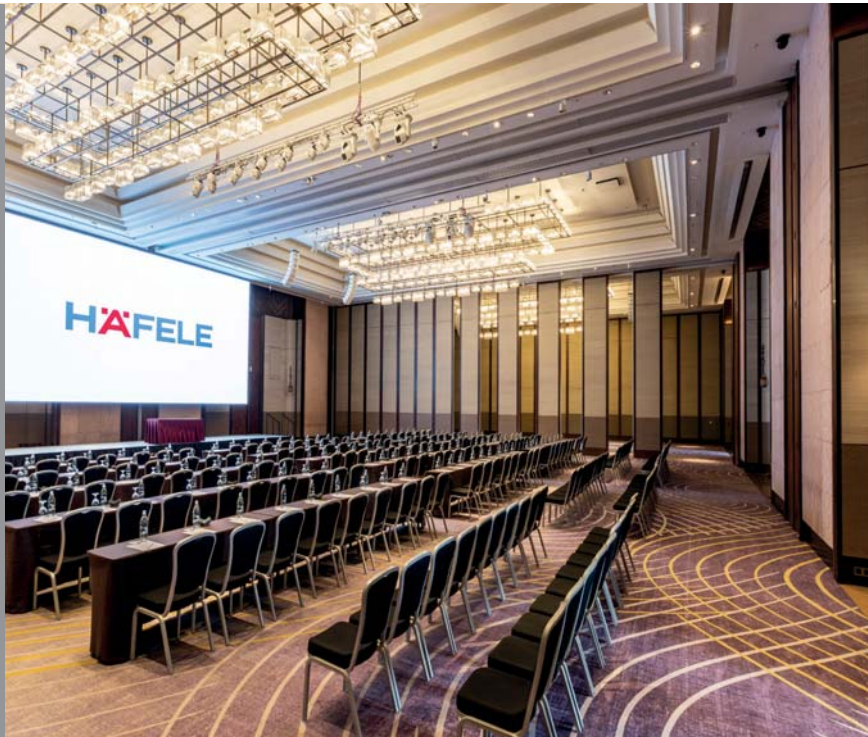

CONRAD HOTEL, BANGKOK

THAILAND, CONRAD HOTEL BANGKOK marries luxury with innovation and elegant design with intuitive service to ensure their guests Stay Inspired. Located in the heart of Bangkok’s commercial district, the hotel connects distinguished guests with the incredible sights, shopping, and entertainment options of this vibrant, bustling metropolis. A major 2018 refurbishment further enhances the experience with a stylish new interior, ensuring the Conrad Bangkok remains at the forefront of style and sophistication.

ELEGANT AND SPACE SAVING MOVABLE WALL SYSTEM

FLEXIBLE ROOMSIZES FOR ALL KIND OF EVENTS AND CONFERENCES

ONLY VISIBLE WHEN LOOKING DOWN, FLOOR SPRINGS KEEP DOORS CLOSED

PROJECTING IMAGES SO THAT ALL GUESTS CAN VIEW THEM FROM EVERY ROOM AREA