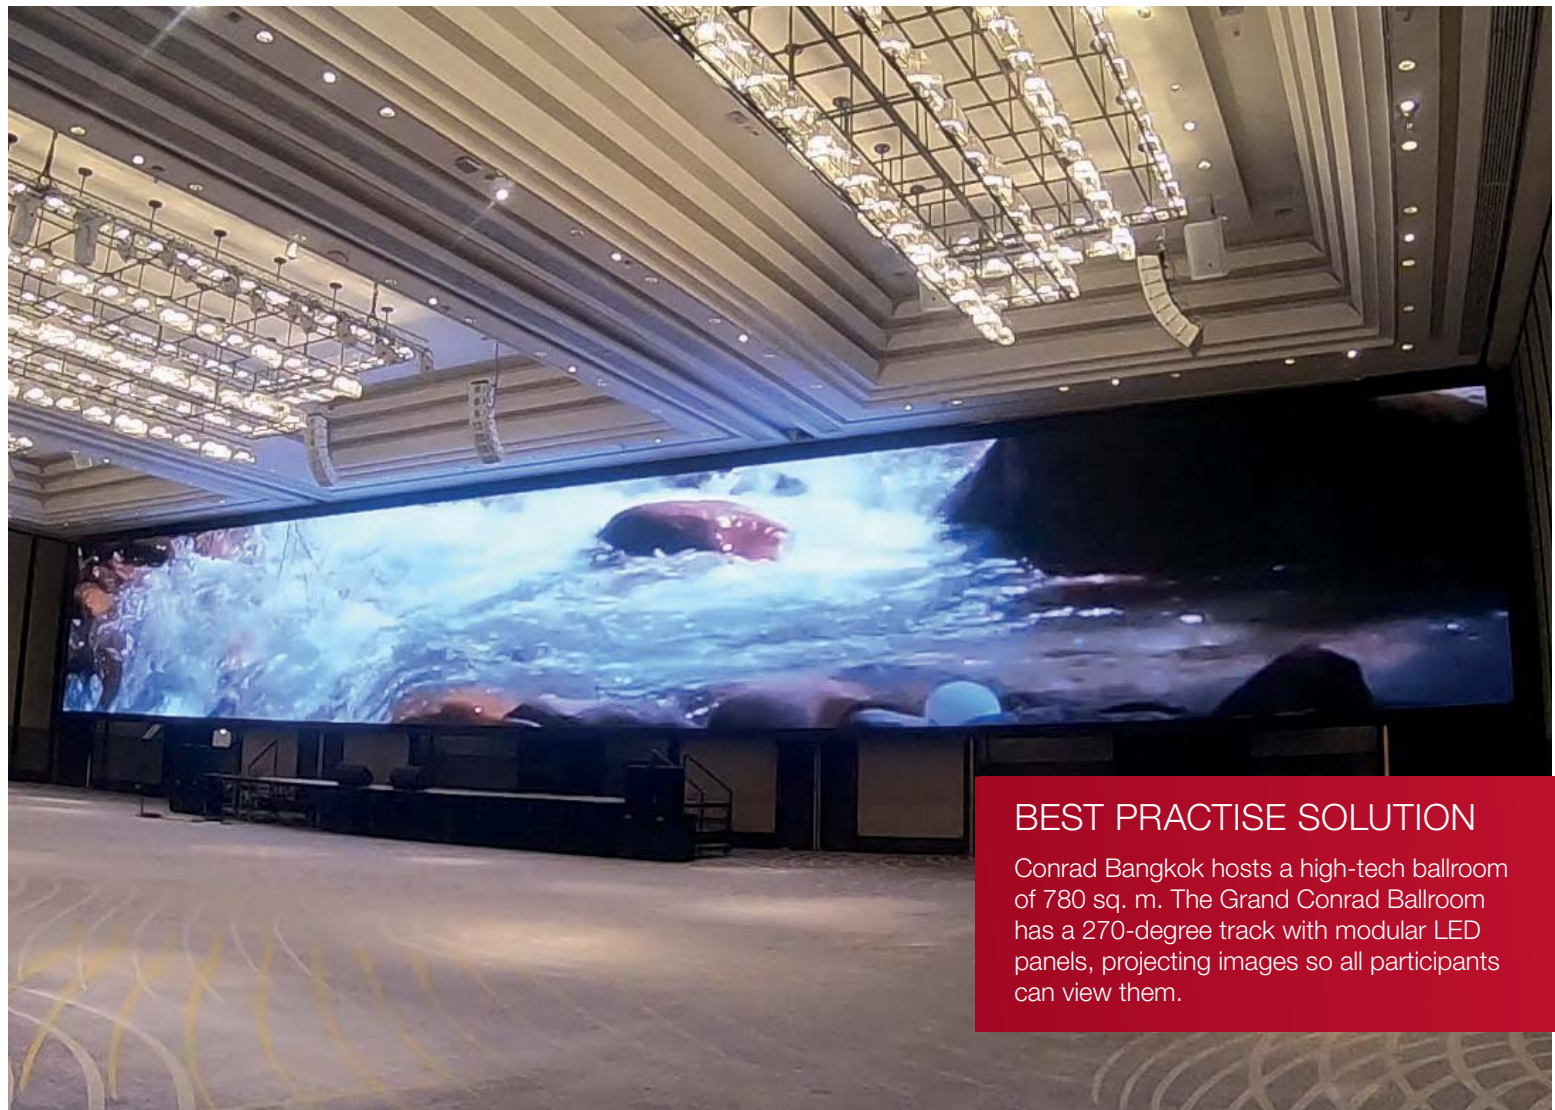

Use in all guest rooms

BEST PRACTISE SOLUTION

Conrad Bangkok hosts a high-tech ballroom of 780 sq. m. The Grand Conrad Ballroom has a 270-degree track with modular LED panels, projecting images so all participants can view them.