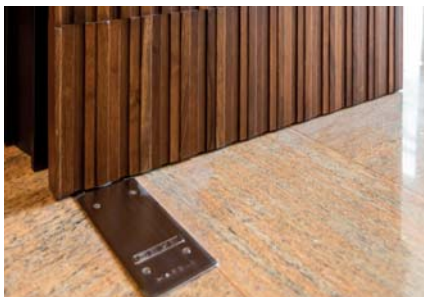

ONLY VISIBLE WHEN LOOKING DOWN, FLOOR SPRINGS KEEP DOORS CLOSED