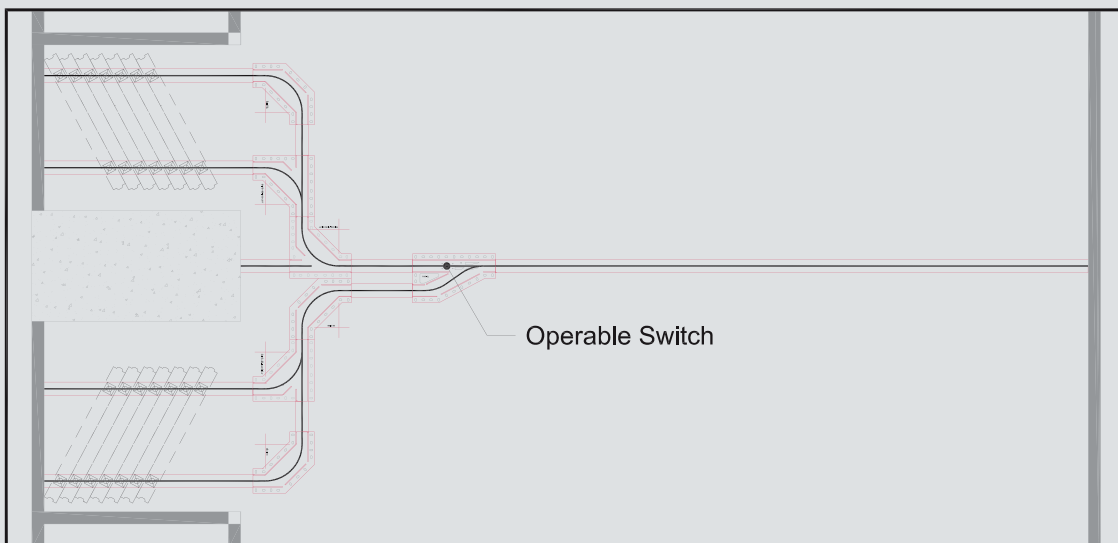

# FG TRACKING SYSTEM

OPTION 1

OPTION 2

OPTION 3

OPTION 4

Operable Switch