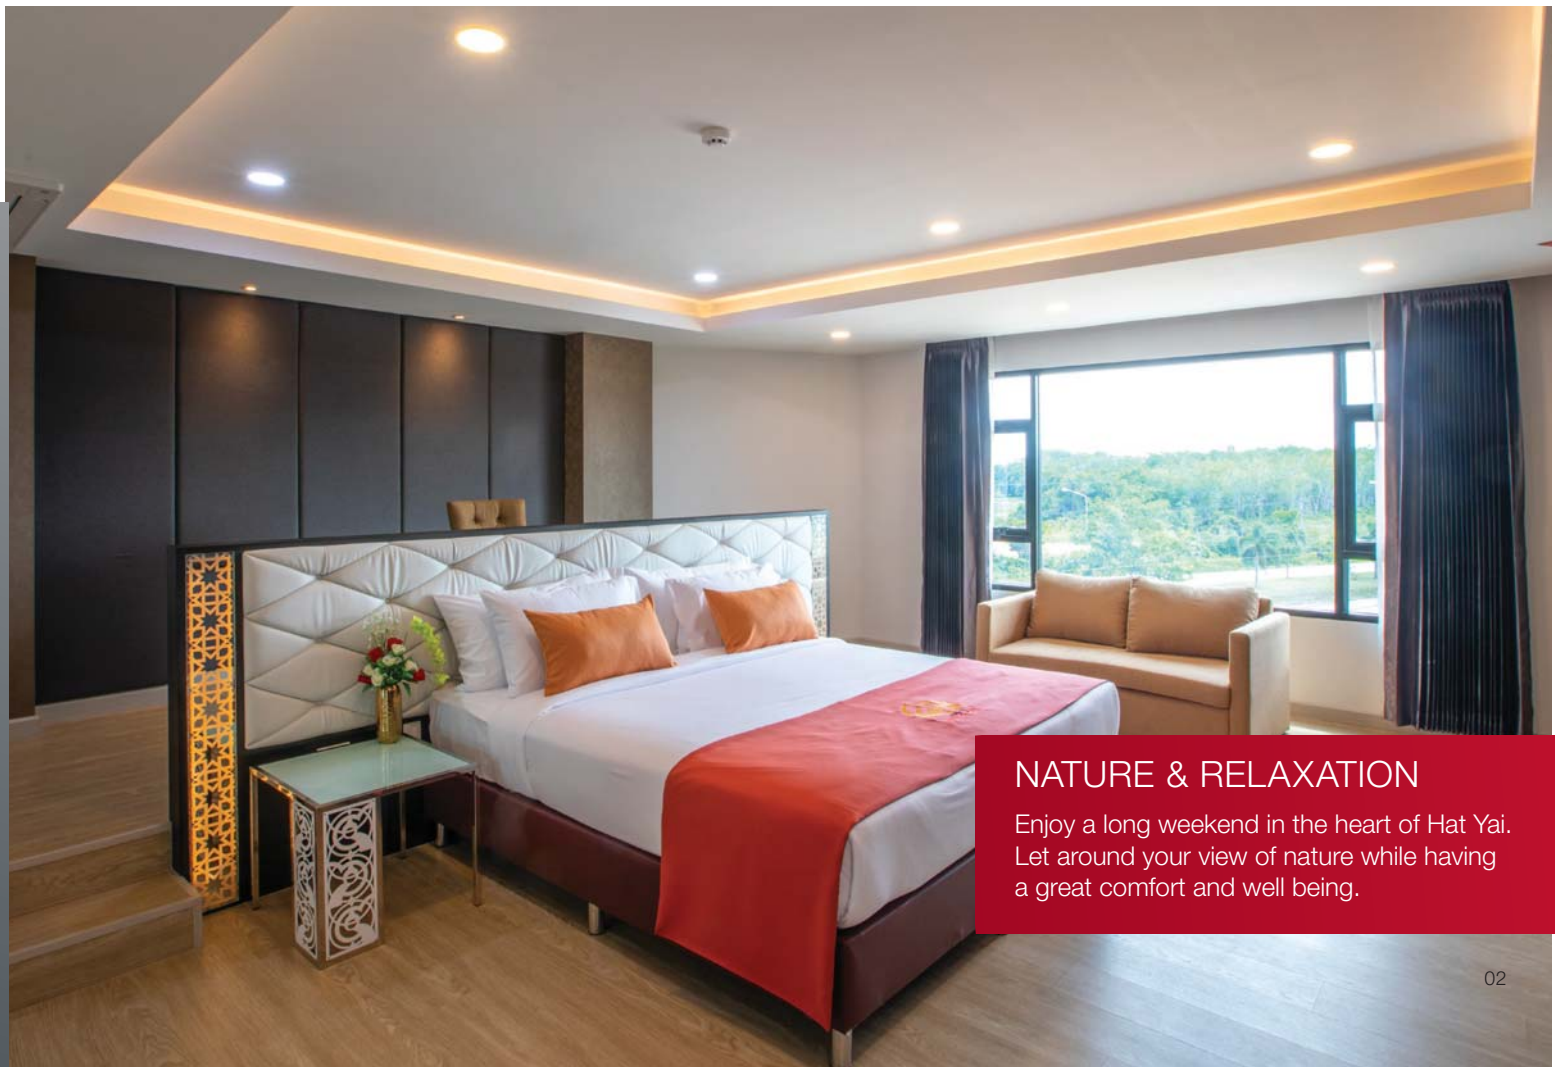

> Furniture Fittings

- Furniture handle
- Concealed hinge with soft close
- Wardrobe rail
- Rim lock
- Use in all guest rooms

MIDDLE EAST IN HAT YAI

Feel like being in One Thousand and One Night with the middle east style design fulfilled by all amenities.