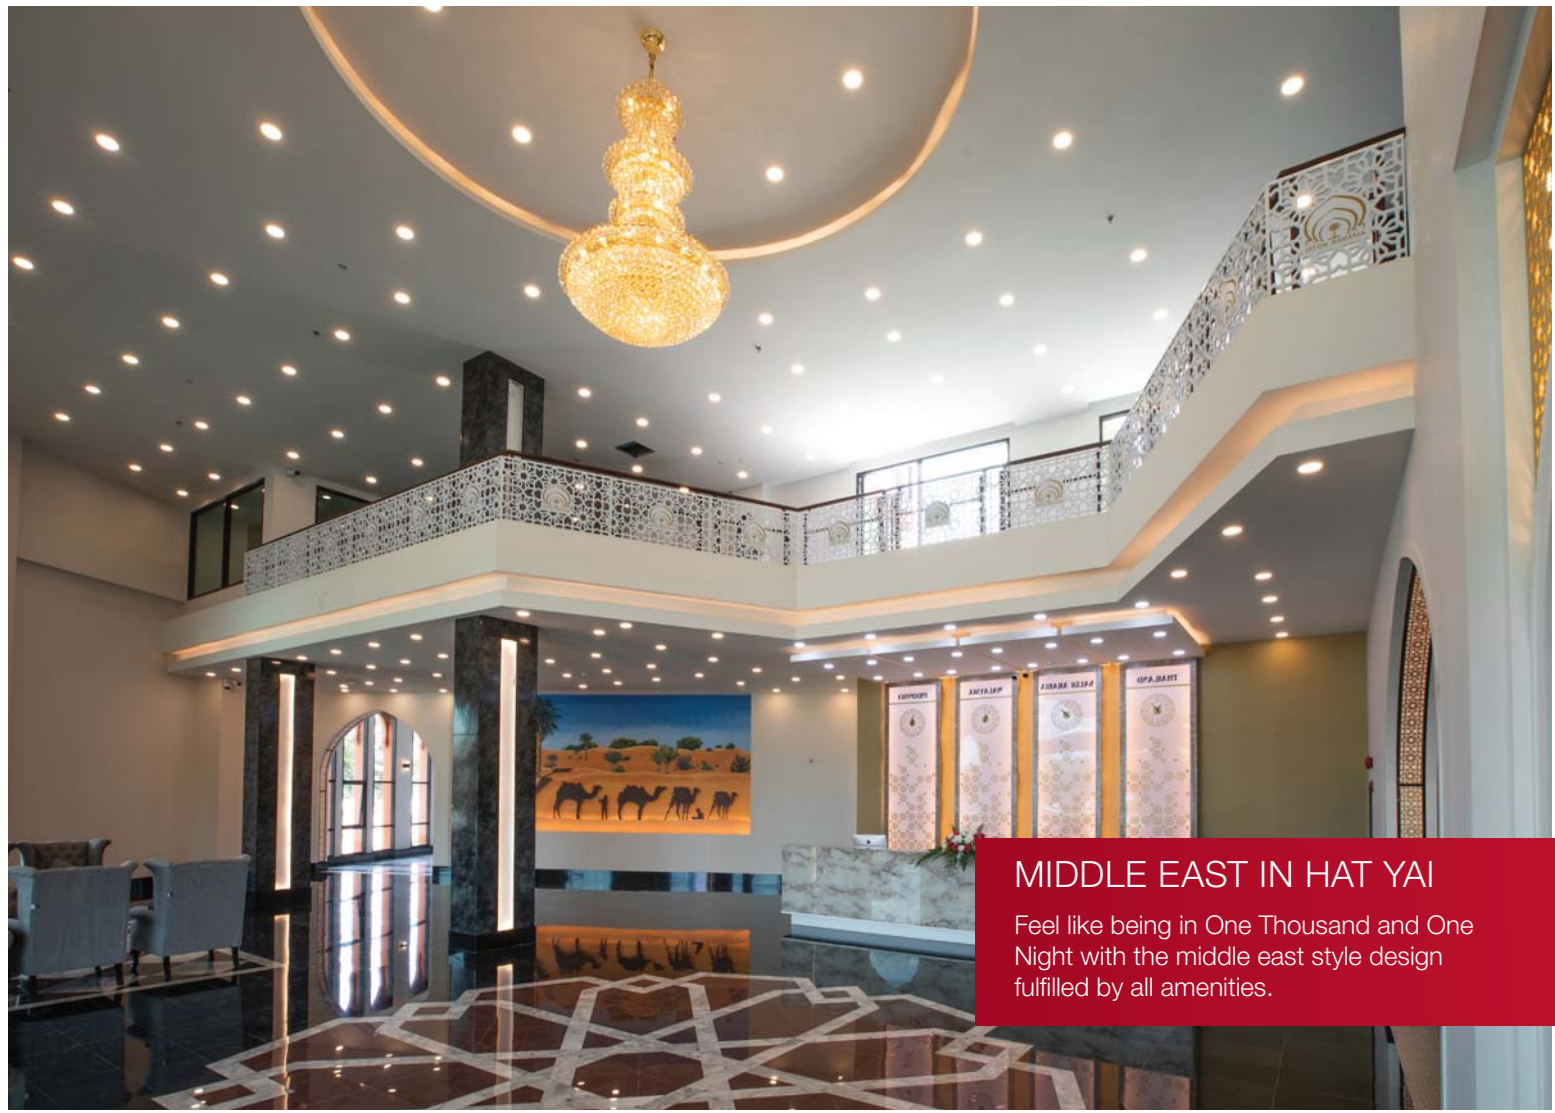

MIDDLE EAST IN HAT YAI

Feel like being in One Thousand and One Night with the middle east style design fulfilled by all amenities.