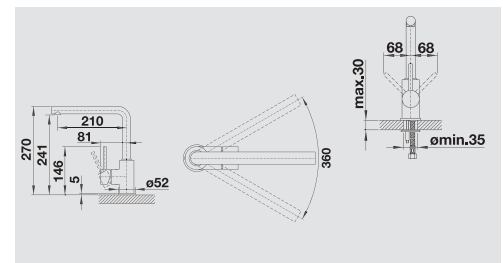

BLANCO MILA

Metallic surface classic and clean

งดงามหมดจดทั้งดีไซน์และการใช้งาน

- Slender body with a straight-lined spout
- For easy filling of tall pots and vases
- Enlarged working radius thanks to 360° swivel spout
- ตัวก๊อกเพรียวสวยเข้ากับปากก๊อกเรียวยาว
- ใช้งานง่ายสำหรับหม้อทรงสูงและแจกัน
- ขยายกรใช้งานให้กว้างขึ้น ด้วยตัวก๊อกที่หมุนได้ถึง 360 องศา

BLANCO MILA

Colour
สี

Cat. No.
รหัสสินค้า

chrome
สีโครม

495.50.044

~~8,450.-~~
7,500.-

Dimension

ขนาด