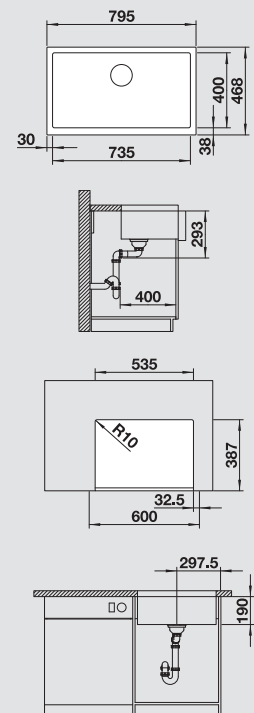

BLANCO CRONOS XL 8-U

Cat. No.
รหัสสินค้า

Dimension
ขนาดผลิตภัณฑ์

495.39.379

Normal price
Special price

~~102,750.-~~
89,900.-

Bowl depth: 190 mm
ความลึกอ่าง: 190 มม.

Scope of supply
Manual waste and overflow fitting with space saving pipe odour trap, 3 1/2" InFino™ basket strainer, fixing element set (seal not included)