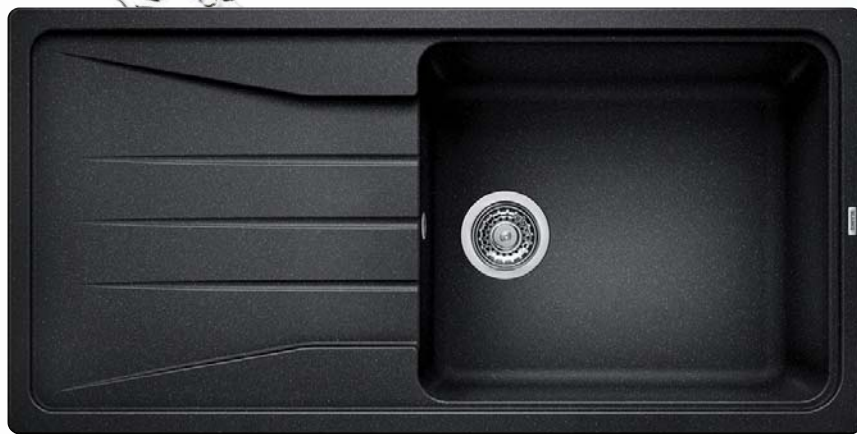

TAILORED
CONTEMPORARY
BLANCO SONA

A modern design drainer area ensures the draining of dishes is neat and efficient, and the sink bowl is large enough to handle all the washing up in an average sized household. There are several smooth shades of Blanco Silgranit to choose from ensuring a perfect match, or contrast to the rest of your kitchen, with the natural finish associated with the material.