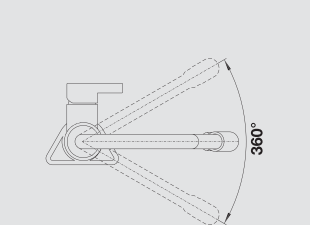

- Modern and compact mixer tap with a flexible spray hose
- Exchangeable hose cover in four vivid colours and in perfect harmony with the SITY sink accessories
- Convenient and safe docking of the spray hose
- Lateral lever set to cold start for added energy savings
- Pleasant and concise water spray

- ก๊อกสโตนโมเดิร์น ขนาดเล็กแต่หัวก๊อกยืดหยุ่นได้ตามการใช้งาน
- ปรับเปลี่ยนสีของก้านได้เพื่อความเข้ากับอ่างล้างจานรุ่น SITY และอุปกรณ์เสริมเพิ่มเติม (เขียงและกล่องอุปกรณ์)
- ใช้งานสายชำระได้อย่างสะดวกและปลอดภัย

BLANCO FONTAS-S II	Colour สี	Cat. No. รหัสสินค้า

Dimension ขนาด

	chrome/lava grey (incl. kiwi, orange, lemon tube) สีโครม/สีลาวาเกรย์	495.39.446	~~19,350.-~~ 17,990.-