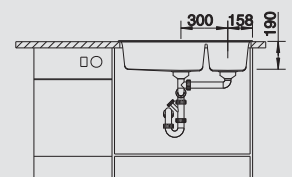

BLANCO METRA 9 w/o pop-up waste

Clean lines and maximum comfort

ด้วยสายเส้นที่สะอาดตาทำให้ดูแลง่าย

- Young, straight-lined design
- Attractive line of sinks in the medium price category
- Particularly spacious bowls provide an unsurpassed amount of room
- Large tap ledge for installation of mixer tap and soap dispenser
- Aesthetic low-profile rim design

- ดีไซน์รูปโฉมใหม่ที่เหนือระดับด้วยศิลปะแห่งเส้นตรง
- เป็นอ่างที่มีลวดลายน่าดึงดูดในราคาปานกลาง
- การดีไซน์หลุมอ่างใหญ่พิเศษทำให้มีพื้นที่ล้างมากขึ้น
- พื้นที่ขนาดกว้างสำหรับการติดตั้งก๊อกน้ำและที่กดสบู่เพิ่มเติม
- ดีไซน์ขอบอ่างเรียบสวยงามน่าสัมผัส

SILGRANIT™	Colour สี	Cat. No. รหัสสินค้า
	anthracite สีถ่าน	495.39.099
	alu metallic สีอลูเมทัลลิก	495.39.102
	white สีขาว	495.39.101
	jasmine สีจัสมีน	495.39.100
	nutmeg สีนัทเม็ก	495.39.225
	Normal price Special price	~~37,700.-~~ 21,200.-

Dimension
ขนาดผลิตภัณฑ์

Bowl depth: 190/190 mm

ความลึกอ่าง: 190/190 มม.

Optional accessories (Order separately)

ชุดอุปกรณ์เสริม (สั่งซื้อแยกต่างหาก)

495.41.209	~~3,480.-~~ 2,990.-	495.41.201	~~4,360.-~~ 3,890.-	495.41.047	~~2,250.-~~ 1,990.-

Scope of supply

Waste fitting with space-saving pipe, two 3½" basket strainers and odour trap

มาพร้อมกับ

ตะแกรงกรองเศษอาหาร เส้นผ่าศูนย์กลาง 3½" พร้อมระบบท่อที่ช่วยประหยัดพื้นที่ในการติดตั้ง และท่อดักกลิ่น