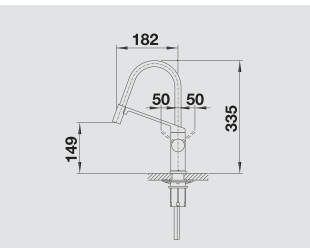

- Modern and compact mixer tap with a flexible spray hose
- Exchangeable hose cover in four vivid colours and in perfect harmony with the SITY sink accessories
- Convenient and safe docking of the spray hose
- Lateral lever set to cold start for added energy savings
- Pleasant and concise water spray

- ก๊อกสโตนโมเดิร์น ขนาดเล็กแต่หัวก๊อกยืดหยุ่นได้ตามการใช้งาน
- ปรับเปลี่ยนสีของก้านได้เพื่อความเข้ากับอ่างล้างจานรุ่น SITY และอุปกรณ์เสริมเพิ่มเติม (เขียงและกล่องอุปกรณ์)
- ใช้งานสายชำระได้อย่างสะดวกและปลอดภัย

BLANCO FONTAS-S II	Colour สี	Cat. No. รหัสสินค้า

Dimension ขนาด

	chrome/lava grey (incl. kiwi, orange, lemon tube) สีโครม/สีลาวาเกรย์	495.39.446	~~19,350.-~~ 17,990.-