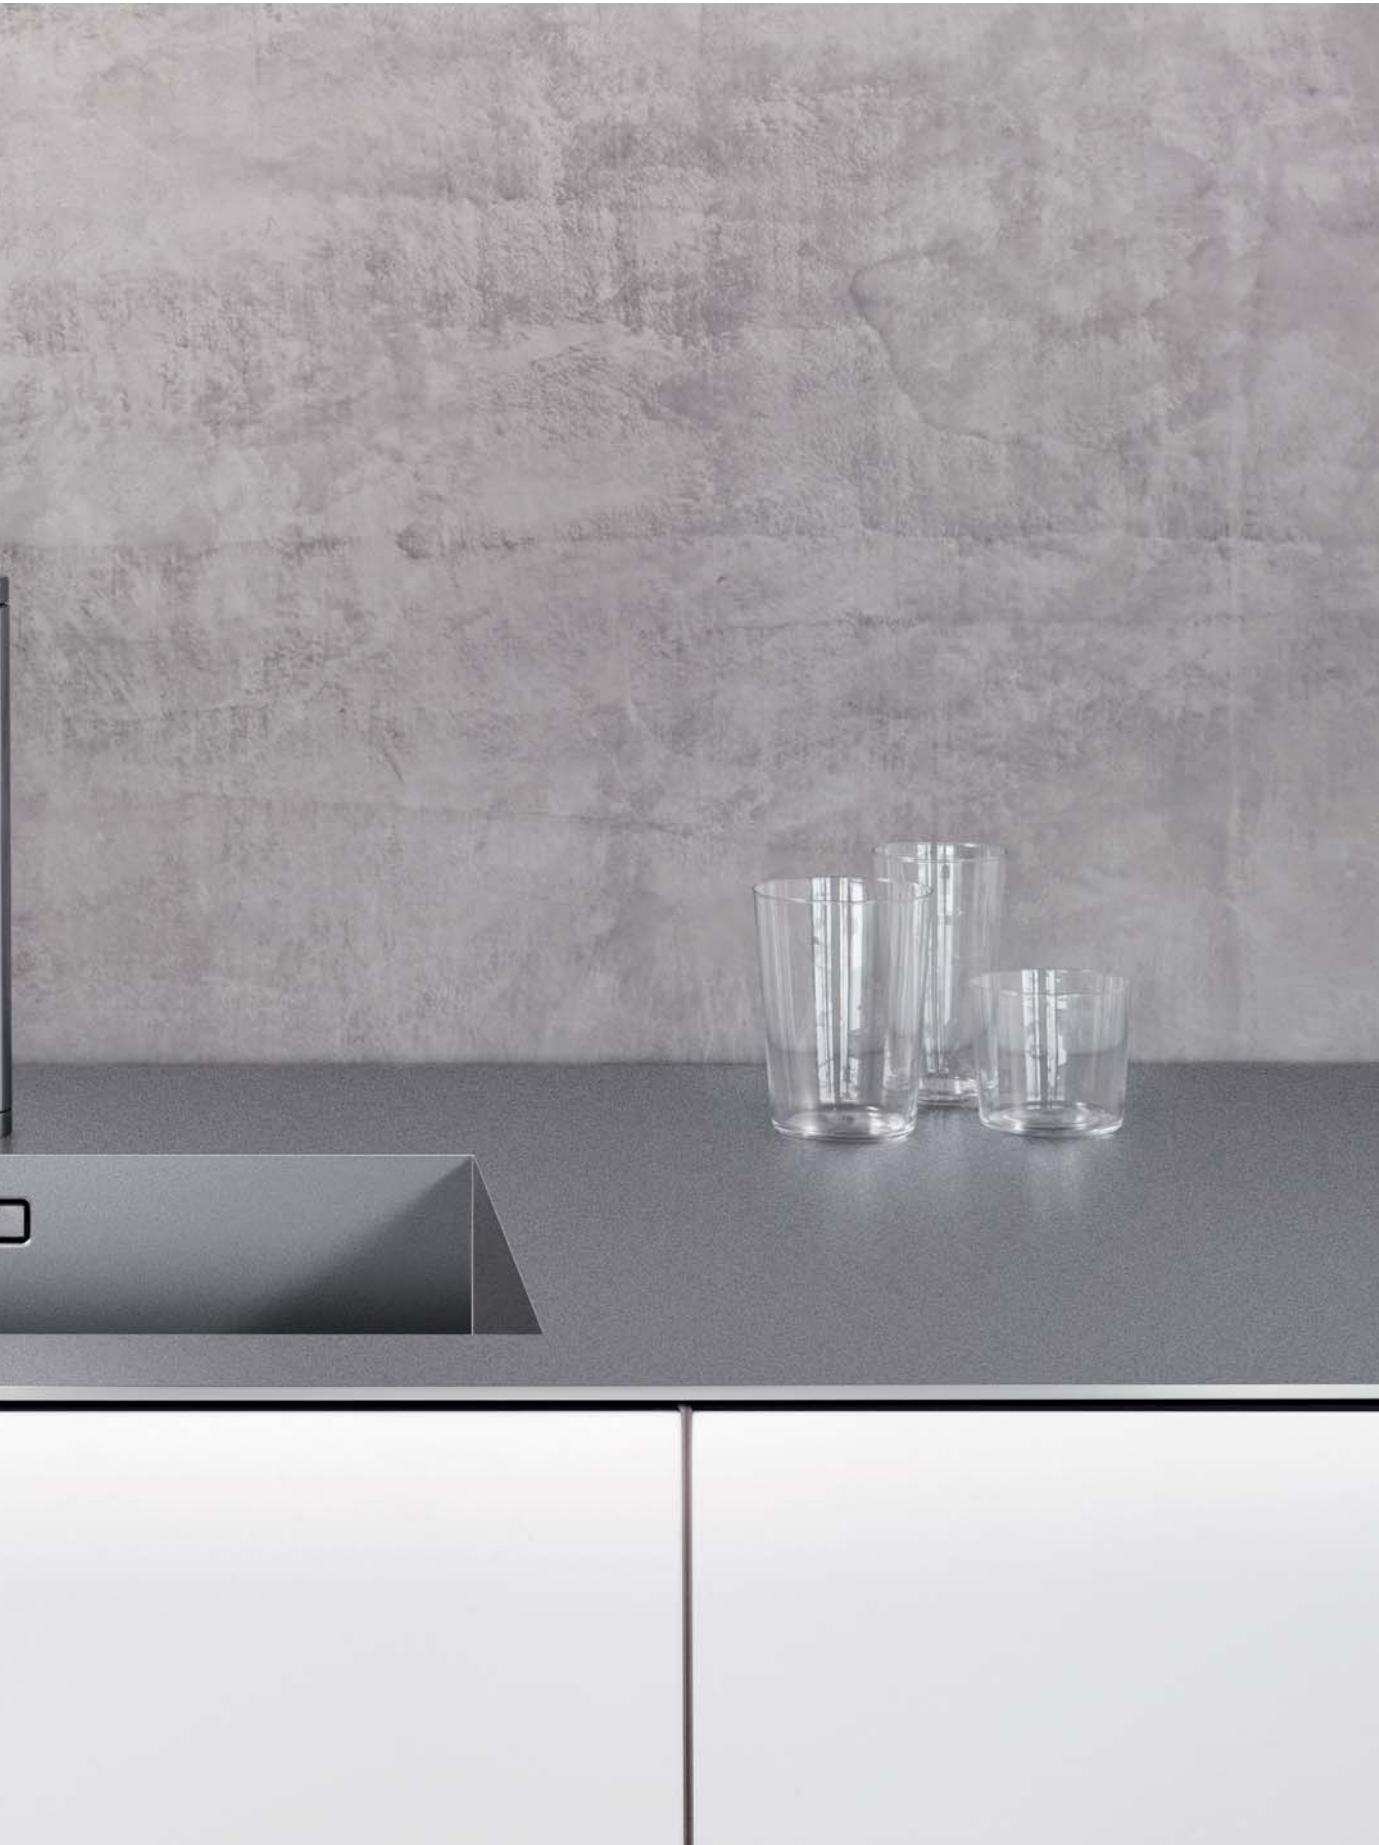

TAILORED
CONTEMPORARY
BLANCO SONA

A modern design drainer area ensures the draining of dishes is neat and efficient, and the sink bowl is large enough to handle all the washing up in an average sized household. There are several smooth shades of Blanco Silgranit to choose from ensuring a perfect match, or contrast to the rest of your kitchen, with the natural finish associated with the material.