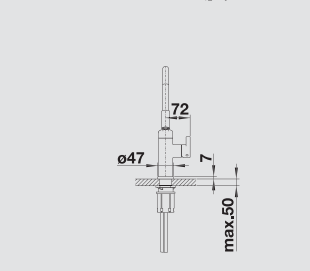

- Modern and compact mixer tap with a flexible spray hose
- Exchangeable hose cover in four vivid colours and in perfect harmony with the SITY sink accessories
- Convenient and safe docking of the spray hose
- Lateral lever set to cold start for added energy savings
- Pleasant and concise water spray

- ก๊อกสโตนโมเดิร์น ขนาดเล็กแต่หัวก๊อกยืดหยุ่นได้ตามการใช้งาน
- ปรับเปลี่ยนสีของก้านได้เพื่อความเข้ากับอ่างล้างจานรุ่น SITY และอุปกรณ์เสริมเพิ่มเติม (เขียงและกล่องอุปกรณ์)
- ใช้งานสายชำระได้อย่างสะดวกและปลอดภัย

BLANCO FONTAS-S II	Colour สี	Cat. No. รหัสสินค้า

Dimension ขนาด

	chrome/lava grey (incl. kiwi, orange, lemon tube) สีโครม/สีลาวาเกรย์	495.39.446	~~19,350.-~~ 17,990.-