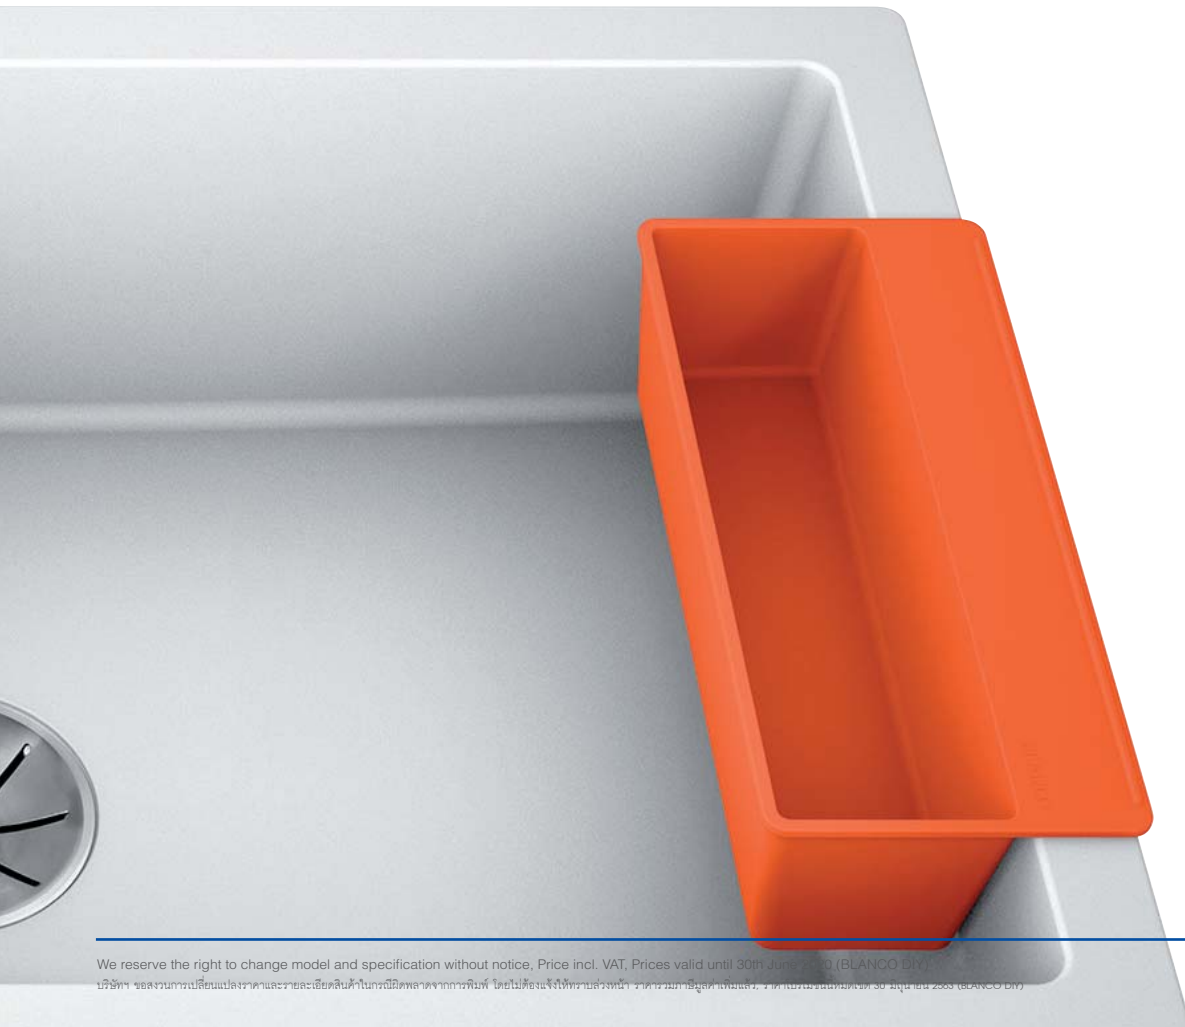

BLANCO SITY XL 6 S.

Fresh, young and unusual!

The BLANCO SITY/BLANCO VIU system concept with matching accessories, makes it easy to add your own individual touches to your kitchen. Match the contrasts with your interior décor.

The BLANCO SITY XL 6 S is notable for its freshly designed drainer and high-volume XL bowl. The real appeal of the system concept is that it allows you to create different combinations with an attractive range of accessories