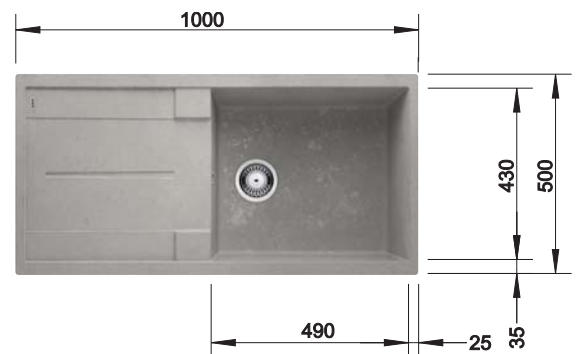

For every taste

and style

Models in concrete-style.

495.39.385

Normal price ~~28,000.-~~
Special price **23,900.-**

Stainless steel sink centres.

Classic. Timeless. Beautiful.
Certified mixer taps to protect health.