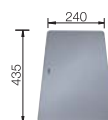

Ash compound chopping board

495.41.204 ~~8,590.-~~
7,500.-

Cutting board

495.41.205 ~~6,390.-~~
4,500.-

Optional pop-up waste set (Order separately)
ชุดอุปกรณ์ pop-up (สั่งซื้อแยกต่างหาก)

Retrofitting set

495.41.059 ~~1,750.-~~
1,490.-