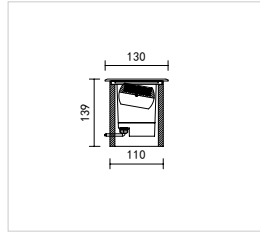

BAL Light
Begins
Here

Aiming adjustable In-ground light

Anti-glare reflector optics design

Anti-glare lens optics design

Adjustable reflector version , Adjust from side

| CODE | WATT (W) | Idensity (cd) | FWHM (°) | FA (°) | Without LOUVER (lm) | With LOUVER (lm) |
|---------------------|----------|---------------|----------|--------|---------------------|------------------|
| DM136-TF6WA20Q37-LV | 6 | 1608 | 20 | 37 | 588 | 239 |
| DM136-TF6WA38Q64-LV | 6 | 852 | 38 | 64 | 590 | 368 |
| DM136-TF6WA66Q77-LV | 6 | 684 | 66 | 77 | 716 | 550 |

Weight: 1.9KG
 Power: DC24V/AC220V
 Color temperature: Monochrome/RGB/RGBW
 Driver: Build-in on/off, dimmable DMX512/0-10V driver

Adjustable lens version , Adjust from side

| CODE | WATT (W) | Idensity (cd) | FWHM (°) | FA (°) | Without LOUVER (lm) | With LOUVER (lm) |
|----------------------|----------|---------------|----------|--------|---------------------|------------------|
| DM136-T6WA10-LV | 6 | 3577 | 9 | 20 | 574 | 157 |
| DM136-T6WA15-LV | 6 | 1881 | 18 | 34 | 562 | 226 |
| DM136-T6WA24-LV | 6 | 1071 | 22 | 40 | 562 | 186 |
| DM136-T6WA36-LV | 6 | 769 | 39 | 64 | 562 | 344 |
| DM136-T6WA50-LV | 6 | 486 | 51 | 81 | 543 | 350 |
| DM136-T6WA10-LV-RGBW | 6 | 2325 | 9 | 20 | 373 | 102 |
| DM136-T6WA15-LV-RGBW | 6 | 1222 | 18 | 34 | 365 | 146 |
| DM136-T6WA24-LV-RGBW | 6 | 696 | 22 | 40 | 365 | 120 |
| DM136-T6WA36-LV-RGBW | 6 | 499 | 39 | 64 | 365 | 223 |
| DM136-T6WA50-LV-RGBW | 6 | 315 | 51 | 81 | 352 | 227 |