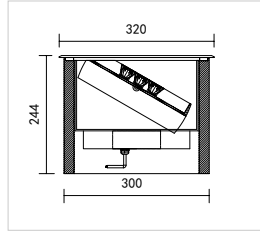

Adjustable reflector version , Adjust from top

Weight: 6.8KG
Power: DC24V/AC220V
Color temperature: Monochrome/RGB/RGBW
Driver: Build-in on/off - dimmable DMX512/0-10V driver

CODE	WATT (W)	Idensity (cd)	FWHM (°)	FA (°)	Without LOUVER (lm)	With LOUVER (lm)
DM320-TP48WA3Q5-BS	48	136992	3	5	2688	413
DM320-TP48WA3Q6-SS	48	218137	3	6	2688	797
DM320-TF54WA8Q16-LV	54	49581	8	16	3245	1275
DM320-TF54WA15Q28-LV	54	25510	15	27.9	5555	2097
DM320-TF54WA19Q35-LV	54	19308	19.1	35.3	5555	2528
DM320-TF54WA37Q58-LV	54	8567	36.7	57.9	5555	3380
DM320-TF54WA49Q68-LV	54	4859	49	68	5893	2876
DM320-TF54WA8Q16-LV-RGBW	54	32228	8	16	2109	829
DM320-TF54WA15Q28-LV-RGBW	54	16582	15	27.9	3611	1363
DM320-TF54WA19Q35-LV-RGBW	54	12550	19.1	35.3	3611	1643
DM320-TF54WA37Q58-LV-RGBW	54	5569	36.7	57.9	3611	2197
DM320-TF54WA49Q68-LV-RGBW	54	3158	49	68	3830	1869

Anti-glare accessories