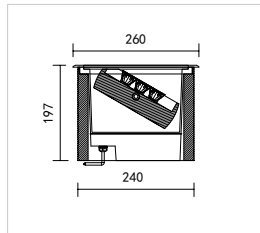

Adjustable lens version , Adjust from top

Weight: 5.1KG
Power: DC24V/AC220V
Color temperature: Monochrome
Driver: Build-in on/off, dimmable DMX512/0-10V driver

CODE	WATT (W)	Idensity (cd)	FWHM (°)	FA (°)	Without LOUVER (lm)	With LOUVER (lm)
DM260-T36WA10-LV	36	21462	9	21	3445	942
DM260-T36WA15-LV	36	11286	18	34	3372	1356
DM260-T36WA24-LV	36	6426	22	41	3376	1116
DM260-T36WA36-LV	36	4617	39	64	3374	2064
DM260-T36WA50-LV	36	2916	51	81	3258	2100
DM260-T36WA10-LV-RGBW	36	13950	9	21	2239	612
DM260-T36WA15-LV-RGBW	36	7336	18	34	2192	881
DM260-T36WA24-LV-RGBW	36	4177	22	41	2194	725
DM260-T36WA36-LV-RGBW	36	3001	39	64	2193	1342
DM260-T36WA50-LV-RGBW	36	1895	51	81	2118	1365