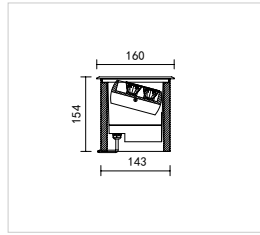

Adjustable lens version , Adjust from side

Weight: 2.3KG
Power: DC24V/AC220V
Color temperature: Monochrome/RGB/RGBW
Driver: Build-in on/off, dimmable DMX512/0-10V driver

CODE	WATT (W)	Idensity (cd)	FWHM (°)	FA (°)	Without LOUVER (lm)	With LOUVER (lm)
DM160-T12WA10-LV	12	7154	9	20	1148	314
DM160-T12WA15-LV	12	3762	18	34	1124	452
DM160-T12WA24-LV	12	2142	22	40	1124	372
DM160-T12WA36-LV	12	1538	39	64	1124	688
DM160-T12WA50-LV	12	972	51	81	1086	700
DM160-T12WA10-LV-RGBW	12	4650	9	20	746	204
DM160-T12WA15-LV-RGBW	12	2445	18	34	730	293
DM160-T12WA24-LV-RGBW	12	1392	22	40	730	241
DM160-T12WA36-LV-RGBW	12	999	39	64	730	447
DM160-T12WA50-LV-RGBW	12	631	51	81	705	455