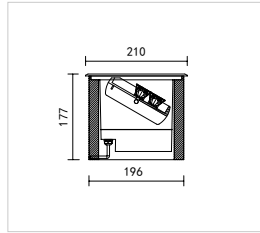

Adjustable reflector version , Adjust from top

Weight: 3.4KG
Power: DC24V/AC220V
Color temperature: Monochrome
Driver: Build-in on/off - dimmable DMX512/0-10V driver

CODE	WATT (W)	Idensity (cd)	FWHM (°)	FA (°)	Without LOUVER (lm)	With LOUVER (lm)
DM210-TP15WA3Q5-BS	15	42096	3	5	840	126
DM210-TP15WA3Q6-SS	15	68123	3	6	840	249
DM210-TF20WA8Q16-LV	20	17707	8	16	1159	456
DM210-TF24WA15Q28-LV	24	11340	15	28	2381	899
DM210-TF24WA19Q35-LV	24	8583	19	35	2381	1084
DM210-TF24WA37Q58-LV	24	3808	37	58	2381	1449
DM210-TF24WA49Q68-LV	24	2160	49	68	2526	1233
DM210-TF24WA8Q16-LV-RGBW	24	11510	8	16	753	296
DM210-TF24WA15Q28-LV-RGBW	24	7371	15	28	1548	584
DM210-TF24WA19Q35-LV-RGBW	24	5579	19	35	1548	705
DM210-TF24WA37Q58-LV-RGBW	24	2475	37	58	1548	942
DM210-TF24WA49Q68-LV-RGBW	24	1404	49	68	1642	801

Anti-glare accessories