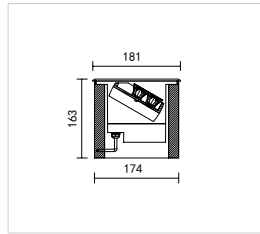

Adjustable lens version , Adjust from top

CODE	WATT (W)	Idensity (cd)	FWHM (°)	FA (°)	Without LOUVER (lm)	With LOUVER (lm)
DM180-T15WA10-LV	15	8943	9	20	1435	391
DM180-T15WA15-LV	15	4702	18	34	1406	565
DM180-T15WA24-LV	15	2677	22	40	1406	465
DM180-T15WA36-LV	15	1923	39	64	1406	861
DM180-T15WA50-LV	15	1215	51	81	1357	874
DM180-T15WA10-LV-RGBW	15	5812	9	20	932	254
DM180-T15WA15-LV-RGBW	15	3056	18	34	913	367
DM180-T15WA24-LV-RGBW	15	1740	22	40	913	302
DM180-T15WA36-LV-RGBW	15	1249	39	64	913	559
DM180-T15WA50-LV-RGBW	15	789	51	81	882	568

Weight: 2.5KG
Power: DC24V/AC220V
Color temperature: Monochrome/RGB/RGBW
Driver: Build-in on/off, dimmable DMX512/0-10V driver