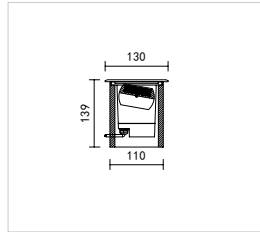

Adjustable lens version , Adjust from side

CODE	WATT (W)	Idensity (cd)	FWHM (°)	FA (°)	Without LOUVER (lm)	With LOUVER (lm)
DM136-T6WA10-LV	6	3577	9	20	574	157
DM136-T6WA15-LV	6	1881	18	34	562	226
DM136-T6WA24-LV	6	1071	22	40	562	186
DM136-T6WA36-LV	6	769	39	64	562	344
DM136-T6WA50-LV	6	486	51	81	543	350
DM136-T6WA10-LV-RGBW	6	2325	9	20	373	102
DM136-T6WA15-LV-RGBW	6	1222	18	34	365	146
DM136-T6WA24-LV-RGBW	6	696	22	40	365	120
DM136-T6WA36-LV-RGBW	6	499	39	64	365	223
DM136-T6WA50-LV-RGBW	6	315	51	81	352	227

Weight: 1.9KG
Power: DC24V/AC220V
Color temperature: Monochrome/RGB/RGBW
Driver: Build-in on/off, dimmable DMX512/0-10V driver