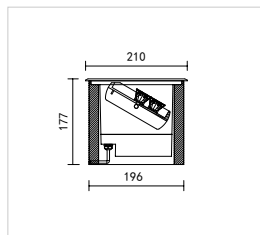

Adjustable lens version , Adjust from top

Weight: 3.4KG
Power: DC24V/AC220V
Color temperature: Monochrome
Driver: Build-in on/off - dimmable DMX512/0-10V driver

CODE	WATT (W)	Idensity (cd)	FWHM (°)	FA (°)	Without LOUVER (lm)	With LOUVER (lm)
DM210-T24WA10-LV	24	14308	9	21	2297	628
DM210-T24WA15-LV	24	7524	18	34	2248	904
DM210-T24WA24-LV	24	4284	22	41	2250	744
DM210-T24WA36-LV	24	3078	39	64	2250	1376
DM210-T24WA50-LV	24	1944	51	81	2172	1400
DM210-T24WA10-LV-RGBW	24	9300	9	21	1493	408
DM210-T24WA15-LV-RGBW	24	4891	18	34	1461	588
DM210-T24WA24-LV-RGBW	24	2785	22	41	1463	484
DM210-T24WA36-LV-RGBW	24	2001	39	64	1462	894
DM210-T24WA50-LV-RGBW	24	1264	51	81	1412	910