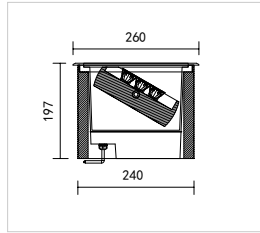

Adjustable reflector version , Adjust from top

Weight: 5.1KG
Power: DC24V/AC220V
Color temperature: Monochrome
Driver: Build-in on/off, dimmable DMX512/0-10V driver

CODE	WATT (W)	Idensity (cd)	FWHM (°)	FA (°)	Without LOUVER (lm)	With LOUVER (lm)
DM260-TP30WA3Q5-BS	30	85620	3	5	1680	258
DM260-TP30WA3Q6-SS	30	136336	3	6	1680	498
DM260-TF36WA8Q16-LV	36	31873	8	16	2086	820
DM260-TF36WA15Q28-LV	36	17010	15	28	3572	1349
DM260-TF36WA19Q35-LV	36	12875	19	35	3572	1626
DM260-TF36WA37Q58-LV	36	5712	37	58	3572	2174
DM260-TF36WA49Q68-LV	36	3240	49	68	3789	1850
DM260-TF36WA8Q16-LV-RGBW	36	20717	8	16	1356	533
DM260-TF36WA15Q28-LV-RGBW	36	11057	15	28	2321	877
DM260-TF36WA19Q35-LV-RGBW	36	8368	19	35	2321	1057
DM260-TF36WA37Q58-LV-RGBW	36	3713	37	58	2321	1413
DM260-TF36WA49Q68-LV-RGBW	36	2106	49	68	2463	1202

Anti-glare accessories