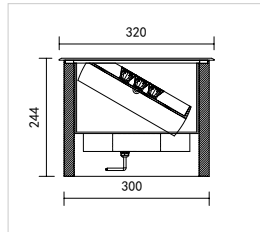

Adjustable lens version , Adjust from top

Weight: 6.8KG
Power: DC24V/AC220V
Color temperature: Monochrome/RGB/RGBW
Driver: Build-in on/off - dimmable DMX512/0-10V driver

CODE	WATT (W)	Idensity (cd)	FWHM (°)	FA (°)	Without LOUVER (lm)	With LOUVER (lm)
DM320-T54WA10-LV	54	32193	9	20	5167	1413
DM320-T54WA15-LV	54	16929	18	34	5058	2034
DM320-T54WA24-LV	54	9639	22	40	5063	1674
DM320-T54WA36-LV	54	6925	39	64	5061	3096
DM320-T54WA50-LV	54	4374	51	81	4887	3150
DM320-T54WA10-LV-RGBW	54	20925	9	20	3359	918
DM320-T54WA15-LV-RGBW	54	11003	18	34	3287	1322
DM320-T54WA24-LV-RGBW	54	6265	22	40	3291	1088
DM320-T54WA36-LV-RGBW	54	4501	39	64	3290	2012
DM320-T54WA50-LV-RGBW	54	2843	51	81	3176	2047