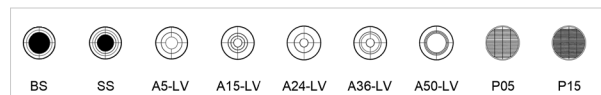

Anti-glare accessories

Adjustable lens version , Adjust from top

Weight: 3.4KG
 Power: DC24V/AC220V
 Color temperature: Monochrome
 Driver: Build-in on/off - dimmable DMX512/0-10V driver

| CODE | WATT (W) | Idensity (cd) | FWHM (°) | FA (°) | Without LOUVER (lm) | With LOUVER (lm) |
|-----------------------|----------|---------------|----------|--------|---------------------|------------------|
| DM210-T24WA10-LV | 24 | 14308 | 9 | 21 | 2297 | 628 |
| DM210-T24WA15-LV | 24 | 7524 | 18 | 34 | 2248 | 904 |
| DM210-T24WA24-LV | 24 | 4284 | 22 | 41 | 2250 | 744 |
| DM210-T24WA36-LV | 24 | 3078 | 39 | 64 | 2250 | 1376 |
| DM210-T24WA50-LV | 24 | 1944 | 51 | 81 | 2172 | 1400 |
| DM210-T24WA10-LV-RGBW | 24 | 9300 | 9 | 21 | 1493 | 408 |
| DM210-T24WA15-LV-RGBW | 24 | 4891 | 18 | 34 | 1461 | 588 |
| DM210-T24WA24-LV-RGBW | 24 | 2785 | 22 | 41 | 1463 | 484 |
| DM210-T24WA36-LV-RGBW | 24 | 2001 | 39 | 64 | 1462 | 894 |
| DM210-T24WA50-LV-RGBW | 24 | 1264 | 51 | 81 | 1412 | 910 |