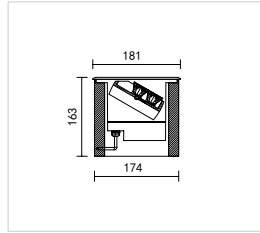

Adjustable reflector version , Adjust from top

CODE	WATT (W)	Idensity (cd)	FWHM (°)	FA (°)	Without LOUVER (lm)	With LOUVER (lm)
DM180-TP12A3Q7-BS	12	18352	3.2	7.1	620	165.2
DM180-TP12A4Q10-SS	12	7456	4.2	9.7	620	192
DM180-TF15WA20Q37-LV	15	3994	20	37	1475	594
DM180-TF15WA38Q64-LV	15	2115	38	64	1475	913
DM180-TF15WA66Q77-LV	15	1699	66	77	1767	1365

Weight: 2.5KG
Power: DC24V/AC220V
Color temperature: Monochrome
Driver: Build-in on/off, dimmable DMX512/0-10V driver