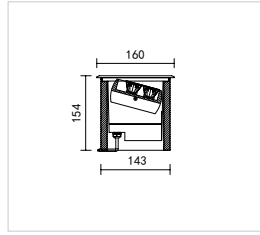

Adjustable reflector version , Adjust from side

Weight: 2.3KG
Power: DC24V/AC220V
Color temperature: Monochrome/RGB/RGBW
Driver: Build-in on/off, dimmable DMX512/0-10V driver

CODE	WATT (W)	Idensity (cd)	FWHM (°)	FA (°)	Without LOUVER (lm)	With LOUVER (lm)
DM160-TP9WA3Q7-BS	9	9855	3.2	7.1	465	48
DM160-TP9WA4Q10-SS	9	13764	4.2	9.7	465	123
DM160-TF12WA20Q37-LV	12	3215	20	37	1174	479
DM160-TF12WA38Q64-LV	12	1702	38	64	1181	735
DM160-TF12WA66Q77-LV	12	1367	66	77	1433	1099

Anti-glare accessories