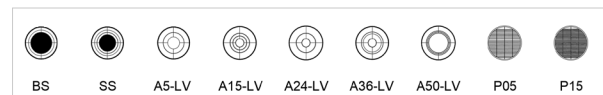

BAL Light
Begins
Here

Aiming adjustable In-ground light

Anti-glare reflector optics design

Anti-glare lens optics design

Adjustable reflector version , Adjust from side

| CODE | WATT (W) | Idensity (cd) | FWHM (°) | FA (°) | Without LOUVER (lm) | With LOUVER (lm) |
|---------------------|----------|---------------|----------|--------|---------------------|------------------|
| DM136-TF6WA20Q37-LV | 6 | 1608 | 20 | 37 | 588 | 239 |
| DM136-TF6WA38Q64-LV | 6 | 852 | 38 | 64 | 590 | 368 |
| DM136-TF6WA66Q77-LV | 6 | 684 | 66 | 77 | 716 | 550 |

Weight: 1.9KG
 Power: DC24V/AC220V
 Color temperature: Monochrome/RGB/RGBW
 Driver: Build-in on/off, dimmable DMX512/0-10V driver

Adjustable lens version , Adjust from side

| CODE | WATT (W) | Idensity (cd) | FWHM (°) | FA (°) | Without LOUVER (lm) | With LOUVER (lm) |
|----------------------|----------|---------------|----------|--------|---------------------|------------------|
| DM136-T6WA10-LV | 6 | 3577 | 9 | 20 | 574 | 157 |
| DM136-T6WA15-LV | 6 | 1881 | 18 | 34 | 562 | 226 |
| DM136-T6WA24-LV | 6 | 1071 | 22 | 40 | 562 | 186 |
| DM136-T6WA36-LV | 6 | 769 | 39 | 64 | 562 | 344 |
| DM136-T6WA50-LV | 6 | 486 | 51 | 81 | 543 | 350 |
| DM136-T6WA10-LV-RGBW | 6 | 2325 | 9 | 20 | 373 | 102 |
| DM136-T6WA15-LV-RGBW | 6 | 1222 | 18 | 34 | 365 | 146 |
| DM136-T6WA24-LV-RGBW | 6 | 696 | 22 | 40 | 365 | 120 |
| DM136-T6WA36-LV-RGBW | 6 | 499 | 39 | 64 | 365 | 223 |
| DM136-T6WA50-LV-RGBW | 6 | 315 | 51 | 81 | 352 | 227 |

Weight: 1.9KG
 Power: DC24V/AC220V
 Color temperature: Monochrome/RGB/RGBW
 Driver: Build-in on/off, dimmable DMX512/0-10V driver

Light output value base on 3000K ;
 Total efficiency lost with anti-glare accessories, range 40%-60% from 60° to 10° , and Useful efficiency lost approximately 25%-30%.