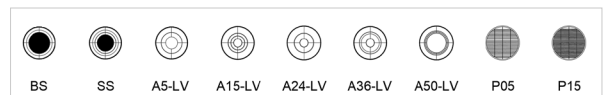

Anti-glare accessories

Adjustable lens version , Adjust from top

Weight: 5.1KG
 Power: DC24V/AC220V
 Color temperature: Monochrome
 Driver: Build-in on/off, dimmable DMX512/0-10V driver

| CODE | WATT (W) | Idensity (cd) | FWHM (°) | FA (°) | Without LOUVER (lm) | With LOUVER (lm) |
|-----------------------|----------|---------------|----------|--------|---------------------|------------------|
| DM260-T36WA10-LV | 36 | 21462 | 9 | 21 | 3445 | 942 |
| DM260-T36WA15-LV | 36 | 11286 | 18 | 34 | 3372 | 1356 |
| DM260-T36WA24-LV | 36 | 6426 | 22 | 41 | 3376 | 1116 |
| DM260-T36WA36-LV | 36 | 4617 | 39 | 64 | 3374 | 2064 |
| DM260-T36WA50-LV | 36 | 2916 | 51 | 81 | 3258 | 2100 |
| DM260-T36WA10-LV-RGBW | 36 | 13950 | 9 | 21 | 2239 | 612 |
| DM260-T36WA15-LV-RGBW | 36 | 7336 | 18 | 34 | 2192 | 881 |
| DM260-T36WA24-LV-RGBW | 36 | 4177 | 22 | 41 | 2194 | 725 |
| DM260-T36WA36-LV-RGBW | 36 | 3001 | 39 | 64 | 2193 | 1342 |
| DM260-T36WA50-LV-RGBW | 36 | 1895 | 51 | 81 | 2118 | 1365 |