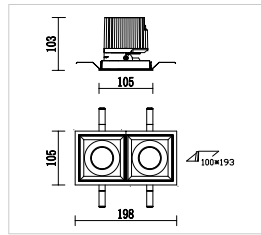

CODE	WATT (W)	FWHM (°)	lm
DL110-XYF25*2WA15	25	15	2000
DL110-XYF25*2WA24	25	24	2000
DL110-XYF25*2WA36	25	36	2000
DL110-XYF25*2WA50	25	50	2000

Power: AC220V
Water proof: IP20/IP65