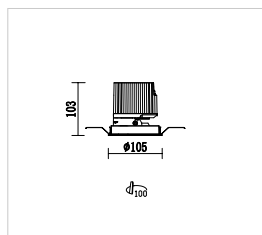

CODE	WATT (W)	FWHM (°)	lm
DL110-XY25WA15	25	15	2000
DL110-XY25WA24	25	24	2000
DL110-XY25WA36	25	36	2000
DL110-XY25WA50	25	50	2000

Power: AC220V
Water proof: IP20/IP65