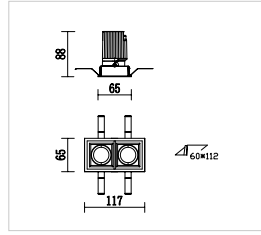

Adjustable Downlight With Frame

CODE	WATT (W)	FWHM (°)	lm
DL65-XYF8*2WA15	8	15	640
DL65-XYF8*2WA24	8	24	640
DL65-XYF8*2WA36	8	36	640
DL65-XYF8*2WA50	8	50	640

Power: AC220V
Water proof: IP20/IP65