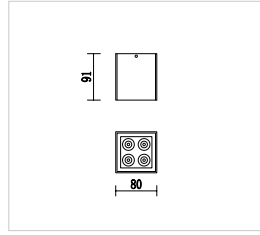

Ceiling Downlight

CODE	WATT (W)	FWHM (°)	lm
DL85-XC004S10WA15	10	15	800
DL85-XC004S10WA24	10	24	800
DL85-XC004S10WA36	10	36	800

Power: AC220V
Water proof: IP65