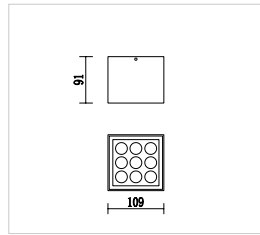

Ceiling Downlight

CODE	WATT (W)	FWHM (°)	lm
DL110-XC004S20WA15	20	15	1600
DL110-XC004S20WA24	20	24	1600
DL110-XC004S20WA36	20	36	1600

Power: AC220V
Water proof: IP65