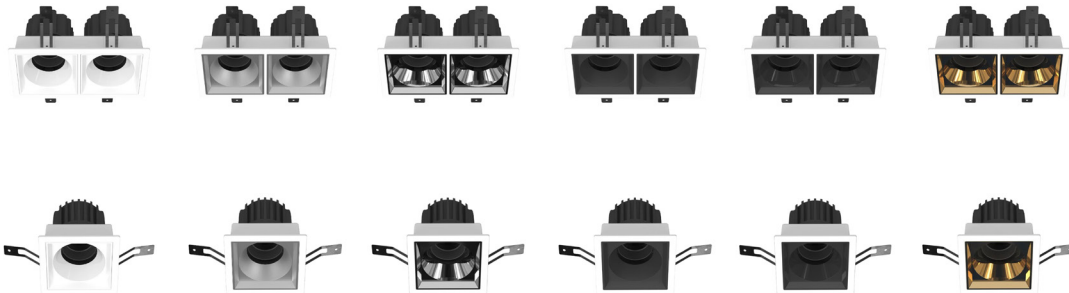

## Specification

---

- Diecast aluminium.
- Excellent lighting efficiency and visual comfort.
- Versions suitable for use in settings with UGR <19 video terminals.
- Available with different color reflector.
- Available with electronic wiring and DALI/1-10V Dimmable version.
- IP65 on the visible body of the mount after installation.