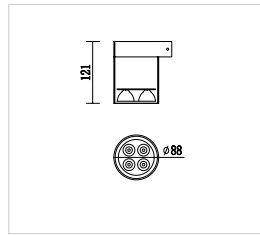

Wall Mounted Downlight

CODE	WATT (W)	FWHM (°)	lm
DL85-XW004R10WA15	10	15	800
DL85-XW004R10WA24	10	24	800
DL85-XW004R10WA36	10	36	800

Power: AC220V
Water proof: IP65