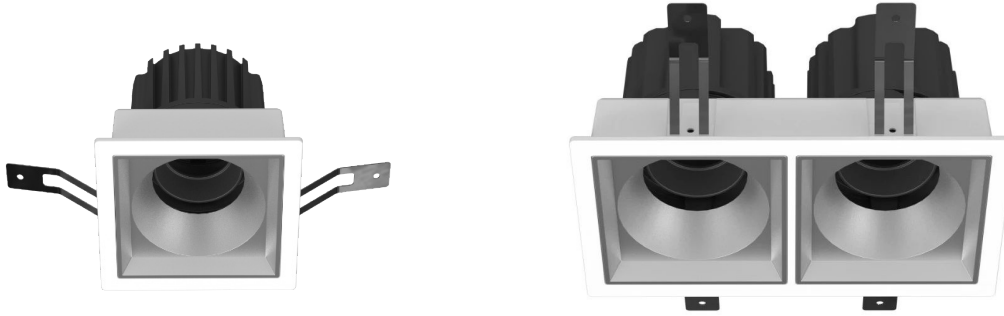

## Specification

---

- Diecast aluminium.
- Excellent lighting efficiency and visual comfort.
- Versions suitable for use in settings with UGR <19 video terminals.
- Available with different color reflector.
- Available with electronic wiring and DALI/1-10V Dimmable version.
- IP65 on the visible body of the mount after installation.