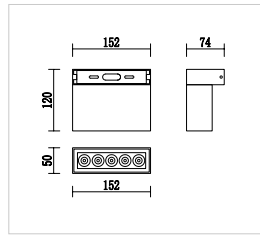

Wall mounted Downlight

CODE	WATT (W)	FWHM (°)	lm
DLL49-XW0045TA15	12	15	960
DLL49-XW0045TA24	12	24	960
DLL49-XW0045TA36	12	36	960

Power: AC220V
Water proof: IP65