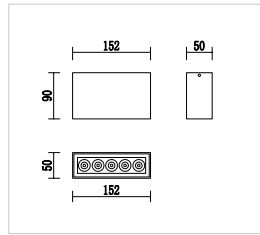

Ceiling Downlight

CODE	WATT (W)	FWHM (°)	lm
DLL49-XC0045TA15	12	15	960
DLL49-XC0045TA24	12	24	960
DLL49-XC0045TA36	12	36	960

Power: AC220V
Water proof: IP65