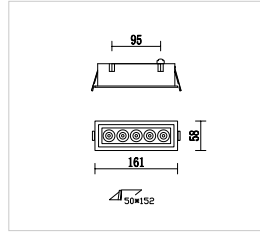

Recessed Downlight

CODE	WATT (W)	FWHM (°)	lm
DLL49-XL0045TA15	12	15	960
DLL49-XL0045TA24	12	24	960
DLL49-XL0045TA36	12	36	960

Power: AC220V
Water proof: IP65