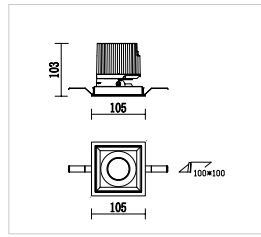

CODE	WATT (W)	FWHM (°)	lm
DL110-XYF25WA15	25	15	2000
DL110-XYF25WA24	25	24	2000
DL110-XYF25WA36	25	36	2000
DL110-XYF25WA50	25	50	2000

Power: AC220V
Water proof: IP20/IP65