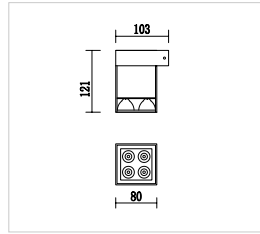

Wall Mounted Downlight

CODE	WATT (W)	FWHM (°)	lm
DL85-XC004R10WA15	10	15	800
DL85-XC004R10WA24	10	24	800
DL85-XC004R10WA36	10	36	800

Power: AC220V
Water proof: IP65