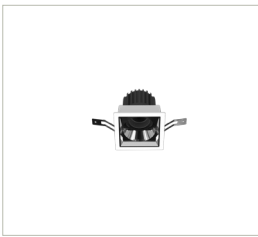

CODE	WATT (W)	FWHM (°)	lm
DL110-XYF25WA15	25	15	2000
DL110-XYF25WA24	25	24	2000
DL110-XYF25WA36	25	36	2000
DL110-XYF25WA50	25	50	2000

Power: AC220V
Water proof: IP20/IP65