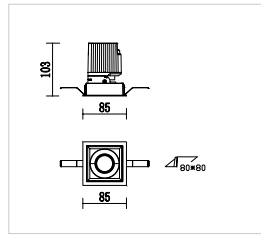

CODE	WATT (W)	FWHM (°)	lm
DL85-XYF15WA15	15	15	1200
DL85-XYF15WA24	15	24	1200
DL85-XYF15WA36	15	36	1200
DL85-XYF15WA50	15	50	1200

Power: AC220V
Water proof: IP20/IP65