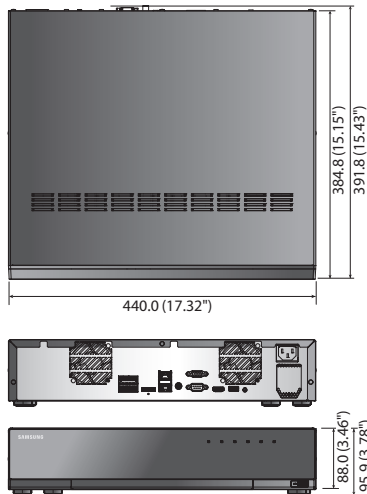

Dimensions

Unit : mm (inch)

		XRN-2011
DISPLAY		
Video	Inputs	Up to 32CH
	Resolution	CIF ~ 12MP
	Protocols	Samsung, ONVIF
Live	Local Display	1x HDMI, 1x VGA dual monitor
	Multi Screen Display	[Local monitor] 1 / 2V / 3V / 4 / 9 / 16 / 25 / 36 / Sequence, [Web] 1 / 4 / 9 / 16 / 25 / 36 / Sequence
	Performance	[Local monitor] 12M (30fps), 8.3M (120fps), 1080p (480fps), 720P (960fps), D1 (960fps)
PERFORMANCE		
Operating System	Embedded	Linux
Recording	Compression	H.265, H.264, MJPEG, WiseStream (H.265, H.264)
	Recording Bandwidth	Max. 256Mbps, Max. 100Mbps (RAID 5 mode)
	Resolution	CIF ~ 12MP
	Mode	Normal, Schedule (Continuous / Event), Event (Pre / Post)
	Event Trigger	Alarm input, Video loss, Camera event (Sensor, MD, Video analytics)
Search & Playback	Event Action	E-mail, PTZ preset, Alarm out, Buzzer, Monitor out
	Playback Bandwidth	32Mbps (16CH simultaneously)
	Performance	Max. 4 users (Local 1, Remote 3)
	Mode	Date & Time (Calendar) / Event log list / Text search (POS, ANPR)
	Simultaneous Playback	Max. 16CH (Local monitor, CMS)
Storage	Resolution	CIF ~ 12MP
	Fish-eye Dewarping	WEB / CMS
	Playback Control	Fast/Slow Forward/Backward, Move one step up/down
	Built-in / Internal HDD	0TB ~ 6TB / 8 (Hot swap) - Max. 48TB (Non-RAID), Max. 36TB (RAID 5)
	External	iSCSI storage (Max. 384TB), Promise VessRaid R2600
Backup	RAID	RAID 5 (Array size : 4 HDD x 2 array)
	File Backup (Via Web)	BU/Exe (GUI), JPG/AVI (Network)
Sensor	Function	Multi channel (Up to 16CH) play, Date-time/title display
	Input / Output	8 / 4 (NO/NC selectable)
Audio	Input	32CH (Network)
	Compression	G.711, G.726, AAC (16/48KHz)
	Audio Communication	2-way
NETWORK		
Interface		RJ-45, Gigabit ethernet x 2
Protocol Support		TCP/IP, UDP/IP, RTP (UDP), RTP (TCP), RTSP, NTP, HTTP, DHCP (Server, Client), PPPoE, SMTP, ICMP, IGMP, ARP, DNS, DDNS, uPnP, HTTPS, SNMP, ONVIF (Profile-S), SUNAPI (Server, Client)
DDNS		iPOLiS DDNS
Transmission Bandwidth		512Mbps (iSCSI off), 256Mbps (iSCSI on)
Max. Remote Users		Search 3 / Live unicast 10 / Live multicast 20
IP		IPv4 / IPv6
Security		IP address filtering, User access log, 802.1x authentication, Encryption
Language		English, French, German, Italian, Spanish, Russian, Turkish, Polish, Dutch, Swedish, Czech, Portuguese, Danish, Rumanian, Serbian, Croatian, Hungarian, Greek, Norwegian, Finnish, Korean, Chinese, Japanese, Thai
OS		Window 7, 8, 10, Mac OS X (10.8 or above)
Web Browser		MS IE, Google Chrome, Mac Safari, Firefox
Viewer Software	Type	SSM, Webviewer, SmartViewer, iPOLiS mobile viewer
	CMS Support	SDK / CGI (SUNAPI)
FUNCTIONS		
Camera Setup	Register	Auto, Manual
	Setup Items	IP address, Add profile edit, Bitrate, Compression, GOP, Quality, Camera MD setup, Camera video setup (Simple focus, Brightness/Contrast, Flip/Mirror, IRIS, WDR, D&N, SSNR, Shutter, SDDR, DIS), Fisheye dewarping mode, Hallway view setup, Camera webpage
PTZ	Control / Preset	Via GUI, Webviewer, SPC-2000 / 255 presets
Smart Phone	OS	Android, iOS
	Protocol Support	RTP, RTSP, HTTP, CGI (SUNAPI)
	Control	Live (16CH) : Multi-profile support, Playback (1CH)
Redundancy	Max. Remote Users	Search 3 / Live unicast 10
	Failover / ARB	N + 1 / Yes
System Control		Mouse, Web, SPC-2000 (Controller)
INDICATOR / INTERFACE		
Front	Indicator	LED (Status indicator) : 6ea HDD action 1, Alarm 1, Power 1, Record 1, RAID 1, Network1
	HDMI	Main : 1ea (Both support Live / PB / Setup) Support up to 4K (3840 x 2160, Single monitor mode)
	VGA	Sub : 1ea (Support live screen up to 16 div. mode)
	Audio	Out 1ea (RCA, Line)
Connections	Ethernet	RJ-45 2ea (LAN/WAN, 1Gbps)
	Alarm	In 8ea (Terminal block), Alarm reset 1ea Out 4ea (Terminal block) - Relay out1 (NO/NC/COM) - Relay out 2 ~ 4 (NO/COM)
	USB	2ea (Front 1, Rear 1)
	Storage	1 e-SATA
	Serial / Reset	RS-232C / Switch 1ea
	Power Cord	1ea AC Inlet
SYSTEM		
Log	Log List	Max. 20,000 (System log, Event log each)
GENERAL		
Electrical	Input Voltage / Current	100 ~ 240V AC ±10%, 50/60Hz / 4 ~ 1.5A
	Power Consumption	Max. 99W (338BTU, 6TB HDD x 8ea)
Environmental	Operating Temperature	+0°C ~ +40°C (+32°F ~ +104°F)
	Operating Humidity	20% ~ 85% RH
Mechanical	Color / Material	Black / Metal
	Dimensions (WxHxD)	440.0 x 88.0 x 384.8mm (17.32" x 3.46" x 15.15") (2U)
	Weight	5.43Kg (11.97 lb) (without HDD)