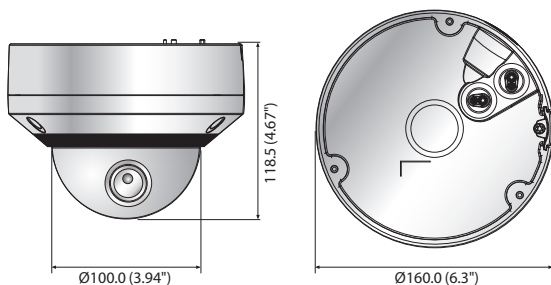

## Key Features

- Max. 2 megapixel (1920 x 1080) resolution
- 2.8 ~ 12mm (4.3x) motorized varifocal lens
- Max. 60fps@all resolutions (H.265/H.264)
- H.265, H.264, MJPEG codec supported, Multiple streaming
- Day & Night (ICR), WDR (150dB), Defog
- Loitering, Directional detection, Fog detection, Audio detection, Digital auto tracking, Sound classification, Tampering
- Motion detection, Handover
- SD/SDHC/SDXC memory slot (Max. 512GB)
- Hallway view, WiseStream II support, IP67/IP66, NEMA 4X, IK10
- LDC support (Lens Distortion Correction)
- PoE / 24V AC, 12V DC, Bi-directional audio support

## Dimensions

Unit : mm (inch)