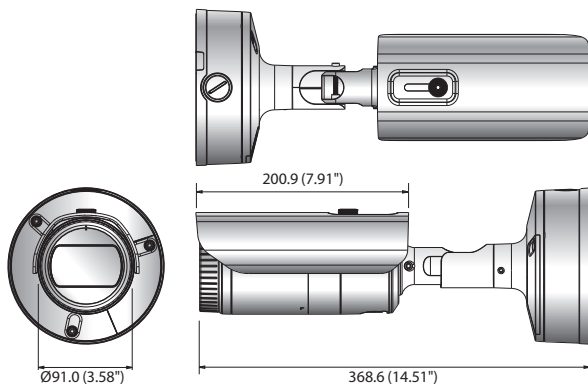

Dimensions

Unit : mm (inch)

Accessories (Optional)

XNO-8080R