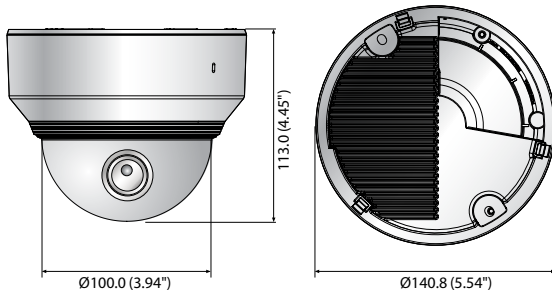

Dimensions

Unit : mm (inch)

XND-6080RV	
VIDEO	
Imaging Device	1/2.8" 2M CMOS
Total Pixels	1,945(H) x 1,109(V) 2.16M
Effective Pixels	1,945(H) x 1,097(V) 2.13M
Scanning System	Progressive Scan
Min. Illumination	Color : 0.015Lux (F1.4, 1/30sec), B/W : 0Lux (IR LED on)
S / N Ratio	50dB
Video Out	CVBS : 1.0Vpp / 75Ω composite, 720 x 480(N), 720 x 576(P), for installation USB : micro USB type B, 1280 x 720 for installation
LENS	
Focal Length (Zoom Ratio)	2.8 ~ 12mm (4.3x) motorized varifocal
Max. Aperture Ratio	F1.4(Wide) ~ F3.6(Tele)
Angular Field of View	H : 119.5° ~ 27.9° / V : 62.8° ~ 15.7° / D : 142.1° ~ 32.0°
Min. Object Distance	0.5m (1.64ft)
Focus Control	Simple focus (Motorized V/F) / Manual, Remote control via network (Manual, Simple focus)
Lens / Mount Type	DC auto iris, P-Iris / Board-in type
PAN / TILT / ROTATE	
Pan / Tilt / Rotate Range	0° ~ 354° / 0° ~ 67° / 0° ~ 355°
OPERATIONAL	
IR Viewable Length	30m (98.4ft)
Camera Title	Off / On (Displayed up to 85 characters) - W/W : English / Numeric / Special characters - China : English / Numeric / Special / Chinese characters - Common : Multi-line (Max. 5), Color (Grey / Green / Red / Blue / Black / White), Transparency, Auto scale by resolution
Day & Night	Auto (ICR) / Color / B/W / External / Schedule
Backlight Compensation	Off / BLC / HLC (Masking / Dimming), WDR
Wide Dynamic Range	150dB
Contrast Enhancement	SSDR (Off / On)
Digital Noise Reduction	SSNRV (2D+3D noise filter) (Off / On)
Digital Image Stabilization	Off / On
Defog	Off / Auto (Input from fog detection) / Manual
Motion Detection	Off / On (8ea, 8point polygonal zones), Handover
Privacy Masking	Off / On (32ea, Polygonal) - Color : Grey / Green / Red / Blue / Black / White, Mosaic
Gain Control	Off / Low / Middle / High
White Balance	ATW / AWC / Manual / Indoor / Outdoor (Included mercury & Sodium)
Contrast	Level adjustment
LDC (Lens Distortion Correction)	Off / On (5 levels with min / max)
Electronic Shutter Speed	Minimum / Maximum / Anti flicker (2 ~ 1/12,000sec)
Digital PTZ	24x, Digital PTZ (Preset, Group)
Flip / Mirror	Off / On, Hallway view : 90°/270°
Video & Audio Analytics	Tampering, Loitering, Directional detection, Defocus detection, Fog detection, Virtual line, Enter / Exit, (Dis)Appear, Audio detection, Face detection, Motion detection, Digital auto tracking, Sound classification
Alarm I/O	Input 1ea / Output 1ea
Alarm Triggers	Alarm input, Motion detection, Video & Audio analytics, Network disconnect
Alarm Events	File upload via FTP, E-mail, Notification via E-mail, Local storage (SD/SDHC/SDXC) or NAS recording at event triggers, External output, DPTZ preset
Pixel Counter	Support
NETWORK	
Ethernet	RJ-45 (10/100BASE-T)
Video Compression Format	H.265 / H.264 (MPEG-4 part 10/AVC) : Main / Baseline / High, MJPEG
Resolution	1920 x 1080, 1280 x 1024, 1280 x 960, 1280 x 720, 1024 x 768, 800 x 600, 800 x 448, 720 x 576, 720 x 480, 640 x 480, 640 x 360, 320 x 240
Max. Framerate	H.265 / H.264 : Max. 60fps at all resolutions, MJPEG : Max. 30fps
Smart Codec	Manual mode (Area-based : 5ea)
WiseStream II	Support
Video Quality Adjustment	H.265 / H.264 : Target bitrate level control, MJPEG : Target bitrate level control
Bitrate Control Method	H.265 / H.264 : CBR or VBR, MJPEG : VBR
Streaming Capability	Multiple streaming (Up to 10 profiles)
Audio In	Selectable (Mic in / Line in), Built-in MIC, Max output level : 1Vrms Supply voltage : 2.5V DC (4mA), Input impedance : approx. 2K Ohm
Audio Out	Line out, Max output level : 1Vrms
Audio Compression Format	G.711 u-law/G.726 selectable, G.726 (ADPCM) 8KHz, G.711 8KHz G.726 : 16Kbps, 24Kbps, 32Kbps, 40Kbps, AAC-LC : 48Kbps at 8/16/32/48KHz
Audio Communication	Bi-directional (2-way)
IP	IPv4, IPv6
Protocol	TCP/IP, UDP/IP, RTP(UDP), RTP(TCP), RTCP, RTPS, NTP, HTTP, HTTPS, SSL/TLS, DHCP, PPPoE, FTP, SMTP, ICMP, IGMP, SNMPv1/v2c/v3(MIB-2), ARP, DNS, DDNS, QoS, PIM-SM, UPnP, Bonjour
Security	HTTPS(SSL) login authentication, Digest login authentication IP address filtering, User access log, 802.1X authentication (EAP-TLS, EAP-LEAP)
Streaming Method	Unicast / Multicast
Max. User Access	20 users at unicast mode
Edge Storage	SD/SDHC/SDXC 2slot (Up to 512GB) - Continuous recording (1st slot to 2nd slot) NAS (Network Attached Storage), Local PC for instant recording
Application Programming Interface	ONVIF profile S/G, SUNAPI (HTTP API), WISENET Open Platform
Webpage Language	English, Korean, Chinese, French, Italian, Spanish, German, Japanese, Russian, Swedish, Portuguese, Czech, Polish, Turkish, Dutch, Hungarian, Greek
Web Viewer	Supported OS : Windows 7, 8.1, 10, Mac OS X 10.10, 10.11, 10.12 Non-plugin Webviewer - Supported Browser : Google Chrome 54, MS Edge 38, Mozilla Firefox 49 (Window 64bit only), Apple Safari 9 * Mac OS X only Plug-in Webviewer - Supported Browser : MS Explore 11, Apple Safari 9 * Mac OS X only
Central Management Software	SmartViewer, SSM
ENVIRONMENTAL	
Operating Temperature / Humidity	-10°C ~ +55°C (+14°F ~ +131°F) / Less than 90% RH
Storage Temperature / Humidity	-50°C ~ +60°C (-58°F ~ +140°F) / Less than 90% RH
Vandal Resistance	IK08
ELECTRICAL	
Input Voltage / Current	12V DC ±10%, PoE (IEEE802.3af)
Power Consumption	Max. 9W (12VDC), Max. 10W (PoE)
MECHANICAL	
Color / Material	Ivory / Aluminum
Dimensions (WxH)	Ø140.8 x 113.0mm (Ø5.54" x 4.45")
Weight	724g (1.60lb)