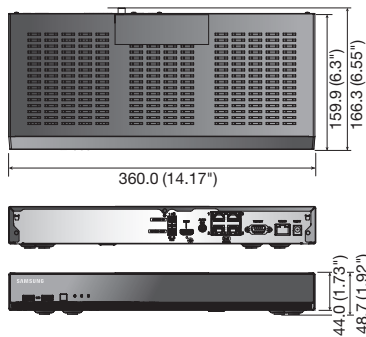

Dimensions

Unit : mm (inch)

SRN-473S		
DISPLAY		
Video	Inputs / Resolution	Up to 4CH / CIF ~ 8M
	Protocols	Samsung, ONVIF
Live	Local Display	HDMI / VGA
	Multi Screen Display	[Local monitor] 1 / 4 / Auto sequence, [Web] 1 / 4 / Auto sequence
	Performance	[Local monitor] 8M (20fps), 5M (30fps), 3M (50fps), 2M (120fps), 720p (120fps), D1 (120fps) [Web] 5M (30fps), 3M (60fps), 2M (120fps), 720p (120fps), D1 (120fps)
PERFORMANCE		
Operating System	Embedded	Linux
	Compression	H.264, MJPEG
Recording	Recording Bandwidth	32Mbps, 2M 4 camera real-time recording
	Resolution	CIF ~ 8M
	Mode	Normal, Scheduled, Event (Pre / Post)
	Event Trigger	Alarm input (2), Video loss, Camera event (Alarm in, MD, Video analytics)
	Event Action	E-mail, PTZ preset, Alarm out, Buzzer, Monitor out
Search & Playback	Playback Bandwidth	32Mbps
	Performance	Max. 3 users
	Mode	Date & Time (Calendar) / Event log list / Text Search (POS)
	Simultaneous Playback	[Local monitor] Up to 4CH, [Web, CMS] Up to 4CH
	Resolution	CIF ~ 8M
	Fish-eye Dewarping	Via Smartviewer
Storage	Internal	1 SATA
	Max. Capacity	Internal 4TB
Back up	File Back up	BU/EXE (USB), JPG/AVI (Web, CMS)
	Function	Max. 4CH playback, Date-time/title display
Sensor	Input / Output	2 / 1 (NO/NC 1ea)
Audio	Input / Compression	4CH (Network) / G.711, G.726, AAC (16/48KHz)
	Audio Communication	2-way
NETWORK		
Protocol Support		TCP/IP, UDP/IP, RTP (UDP), RTP (TCP), RTSP, NTP, HTTP, DHCP (Server, Client), PPPoE, SMTP, ICMP, IGMP, ARP, DNS, DDNS, uPnP, HTTPS, SNMP, ONVIF (Profile-S)
DDNS		Samsung iPOLiS DDNS
Transmission Bandwidth		Max. 64Mbps
Max. Remote Users		Search 3 / Live unicast 10 / Live multicast 20
IP		IPv4 / IPv6
Security		IP address filtering, User access log, 802.1x authentication, Encryption
Language	GUI / Web	English, French, German, Italian, Spanish, Russian, Turkish, Polish, Dutch, Swedish, Czech, Portuguese, Danish, Rumanian, Serbian, Croatian, Hungarian, Greek, Norwegian, Finnish, Korean, Chinese, Japanese, Thai
OS		Supported OS : Window XP (Service pack 2 or above), Vista, 7, 8, Mac OS X (10.6 or above)
Web Browser		Microsoft Internet Explorer (Updated Ver. 8 ~10, IE 9 or above recommended) Mozilla Firefox (Ver. 19.x or above), Google Chrome (Ver. 26.x or above), Apple Safari (Ver. 6.0.3 or above)
Viewer Software	Type	SSM, Webviewer, SmartViewer, iPOLiS mobile viewer
Viewer Software	CMS Support	SDK / CGI (SUNAPI)
FUNCTIONS		
Camera Setup	Register	PnP mode, Manual mode
	Setup Items	IP address, Add profile edit, Bitrate, Compression, GOP, Quality Camera MD setup Camera video setup (Simple focus, Brightness/Contrast, Flip/Mirror, IRIS, WDR, D&N, SSSNR, Shutter, SSSDR, DIS)
Camera Control	PoE	Monitor PoE power consumption, On/Off control for each PoE camera Remote reset for each PoE camera
Easy Configuration		Setup Wizard (Date/Time, Network, Auto camera configuration)
PTZ	Control / Preset	Via GUI, Webviewer, SPC-2000 / 255
Smart phone	OS	Android, iOS
	Control	Live (4CH) / Playback (1CH)
System Control		Mouse, IR Remocoon, Web, SPC-2000 (Controller)
INDICATOR / INTERFACE		
Front	Indicator	Power status LED 1ea, Alarm status LED 1ea, Record status LED 1ea
	USB	2ea (Front 2ea)
Connections	HDMI / VGA	1ea / 1ea
	Audio	Out 1ea (RCA, Line)
	Ethernet	RJ-45 4ea (PoE/PoE+, 100Mbps), RJ-45 1ea (WAN, 100Mbps)
	Alarm	In 2ea (Terminal block) / Out 1ea (Terminal block)
	Reset	Yes (Factory reset)
SYSTEM		
Log	Log List	Max. 20000 (System log, Event log each)
GENERAL		
Electrical	Input Voltage / Current	54V DC / 1.67A
	Power Consumption	Max. 77W (1 HDD, PoE on), 16W (1 HDD, PoE off)
	PoE Budget	Max. 50W
Environmental	Operating Temperature	+0°C ~ +40°C (+32°F ~ +104°F)
	Operating Humidity	20% ~ 85% RH
Mechanical	Color / Material	Black / Metal
	Dimensions (WxHxD)	360.0 x 44.0 x 159.9mm (14.17" x 1.73" x 6.3") (1U)
	Weight	Approx. 1.6Kg (3.52lb), 1TB HDD 1ea included