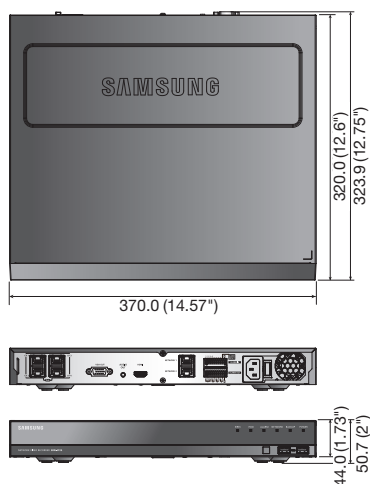

SRN-472S

4CH Network Video Recorder with PoE Switch

Key Features

- Up to 4CH 5MP supported
- 32Mbps network camera recording
- Plug & play by 4 PoE ports
- Max. 2 HDDs
- HDMI/VGA local monitor

Dimensions

Unit : mm (inch)