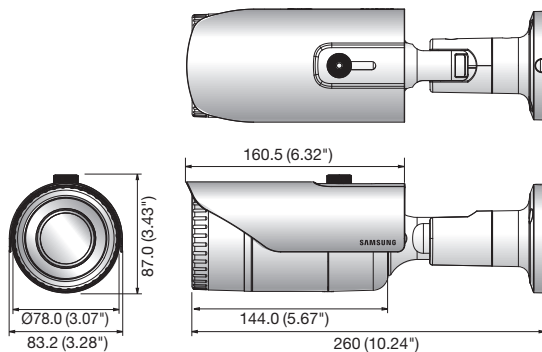

Dimensions

Unit : mm (inch)

SCO-6083RN/P

VIDEO	
Imaging Device	1/2.9" 2M CMOS
Total Pixels	2,000(H) x 1,121(V) 2.24M pixels
Effective Pixels	1,984(H) x 1,105(V) 2.19M pixels
Scanning System	Progressive scan
Min. Illumination	Color : 0.11Lux (F1.4) B/W : 0Lux (IR LED on)
S / N Ratio	52dB (AGC off, Weight on)
Video Output	BNC (AHD, CVBS selectable)
Resolution	1920 x 1080
Max. Framerate	30fps@1080p, 30fps@720p
LENS	
Focal Length (Zoom Ratio)	2.8 ~ 12mm (4.3x) varifocal
Max. Aperture Ratio	F1.4
Angular Field of View	H : 103.8°(Wide) ~ 32.4°(Tele) / V : 53.7°(Wide) ~ 18.4°(Tele) / D : 121.9°(Wide) ~ 37.1°(Tele)
Min. Object Distance	0.5m (1.64ft)
Focus Control	Manual
Lens Type	DC auto iris
Mount Type	Board-in type
OPERATIONAL	
On Screen Display	English, Japanese, Spanish, French, Portuguese, Korean, German, Italian, Russian, Polish, Czech, Romanian, Serbian, Swedish, Danish, Turkish
Camera Title	Off / On (Displayed 15 characters)
Day & Night	Auto (ICR) / Color / B/W
Backlight Compensation	Off / User BLC / HLC
Wide Dynamic Range	DWDR
Digital Noise Reduction	SSNRIV (Off / On)
Defog	Off / Auto / Manual
Motion Detection	Off / On (4 zones)
Privacy Masking	Off / On (4 zones rectangle)
Gain Control	Off / Low / Middle / High / Very high
White Balance	ATW / Outdoor / Indoor / Manual / AWC (1,800K° ~ 10,500K°)
Electronic Shutter Speed	1sec ~ 1/12,000sec
Reverse	Off / H-Rev / V-Rev / HV-Rev
Profile	Basic, Day & Night, Backlight, Indoor, User, ITS
Alarm	(MD) output 1
Remote Control Interface	Coaxial control
Protocol	Coax : NTSC/PAL - Samsung CCVC, Pelco-C (Coaxitron), AHD - ACP (AHD coax protocol)
IR Distance	30m (98.43ft)
Video Transmission Distance	500m (1,640.42ft) (75-5 coaxial cable)
ENVIRONMENTAL	
Operating Temperature / Humidity	-30°C ~ +55°C (-22°F ~ +131°F) / Less than 90% RH *Start up should be done at above -10°C (+14°F)
Ingress Protection	IP66
Vandal Resistance	IK10
ELECTRICAL	
Input Voltage / Current	Dual (24V AC & 12V DC ±10%)
Power Consumption	Max. 6W
MECHANICAL	
Color / Material	Dark gray / Aluminum
Dimensions (WxH)	Ø78.0 x 260.0mm (3.07" x 10.24") (Without sun shield)
Weight	922g (2.03 lb)

* The latest product information / specification can be found at www.samsungsecurity.com