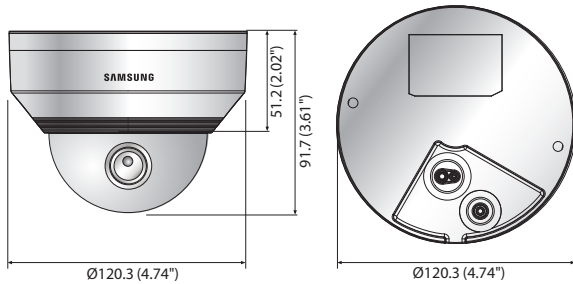

## Key Features

- Max. 2megapixel (1920 x 1080) resolution
- Built-in 2.8mm fixed lens (QNV-6010R)  
3.6mm fixed lens (QNV-6020R)  
6mm fixed lens (QNV-6030R)
- Max. 30fps@all resolutions (H.265/H.264)
- H.265, H.264, MJPEG codec supported, Multiple streaming
- Motion detection, Tampering, Defocus detection
- micro SD/SDHC/SDXC memory slot (Max. 128GB), PoE / 12V DC
- IR viewable length 20m (QNV-6010R), 25m (QNV-6020R)  
30m (QNV-6030R)
- Hallway view, WiseStream support, IP66, IK10
- LDC support (Lens Distortion Correction)

## Dimensions

Unit : mm (inch)