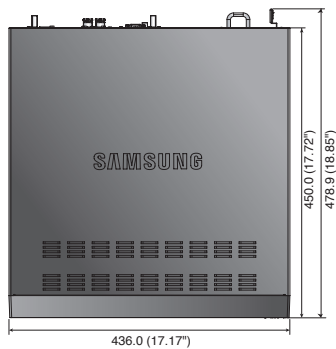

Dimensions

Unit : mm (inch)

PRN-4011