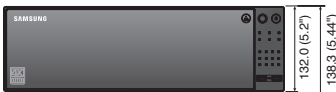

Dimensions

Unit : mm (inch)

PRN-4011