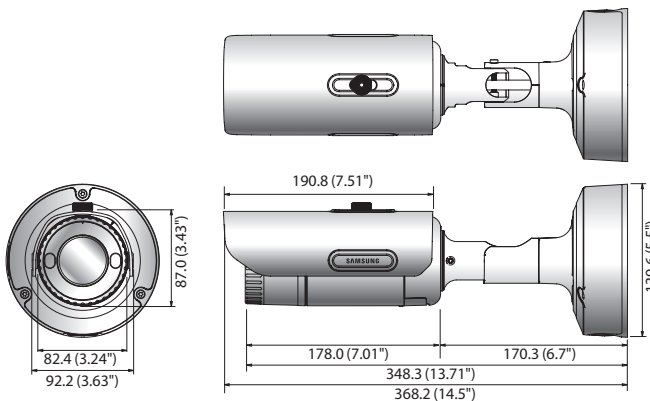

## Key Features

- Max. 12megapixel (4000 x 3000) resolution
- Max. 20fps@12M, Max.30fps@8M
- 0.3Lux@F1.6 (Color), 0Lux (B/W : IR LED on)
- 4.5 ~ 10mm (2.2x) motorized varifocal lens
- H.265, H.264, MJPEG support
- Day & Night (ICR), WDR (120dB), Simple focus, P-Iris
- Motion detection, Defocus detection, Tampering
- SD/SDHC/SDXC memory slot (Max, 128GB), NAS, Local PC support
- Hallway view (Rotate 90° / 270°)
- WiseStream support, Digital auto tracking
- IP66, IK10, Bi-directional audio support

## Dimensions

Unit : mm (inch)